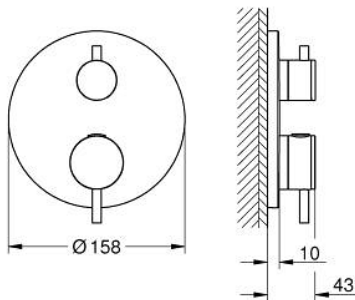

24 357 DC0 ATRIO THERMOSTATIC MIXER FOR 1 OUTLET WITH SHUT OFF VALVE

PRODUCT DESCRIPTION

- Colour: Supersteel
- trim set for GROHE Rapido SmartBox (35 600/35 604)
- GROHE TurboStat - compact cartridge with wax thermoelement
- GROHE LongLife finish
- wall escutcheon with GROHE FastFixation (covered escutcheon- and shaft sealing, covered fixing)
- metal escutcheon, retroactively 6° adjustable
- GROHE SafeStop - safety button at 38°C
- GROHE SafeStop Plus - optional temperature limiter at 43°C or 46°C included
- built-in non return valves and dirt strainers
- ceramic stop valve, 120°
- metal handles
- without roughing-in set 35 600/35 604 (please order separately)
- flow performance: outlet B = 27 l/min, outlet C = 30 l/min

24 357 DC0 ATRIO THERMOSTATIC MIXER FOR 1 OUTLET WITH SHUT OFF VALVE

SPARE PARTS, October 2021 – now

- 1: Mounting plate (Spare part-nr. 49080000)
 - 2: Temperature control handle (Spare part-nr. 49089DC0)
 - 3: Escutcheon (Spare part-nr. 49244DC0)
 - 4: Shut-off handle Aquadimmer (Spare part-nr. 49165DC0)
 - 5: Aquadimmer (Spare part-nr. 49084000)
 - 6: Thermostatic compact cartridge 3/4" (Spare part-nr. 49028000)
 - 7: Non-return valve (Spare part-nr. 49085000)
 - 8: Seal (Spare part-nr. 48360000)
 - 9: GROHE TurboStat cartridge 3/4" (Spare part-nr. 49003000)*
 - 10: Service stops (Spare part-nr. 1405300M)*
 - 11: Socket Spanner (Spare part-nr. 49059000)*
 - 12: Backflow protection combination (EN1717) (Spare part-nr. 14055000)*
 - 13: Universal extension set 2-handle thermostats, 25 mm (Spare part-nr. 14058000)*
- * Optional accessories