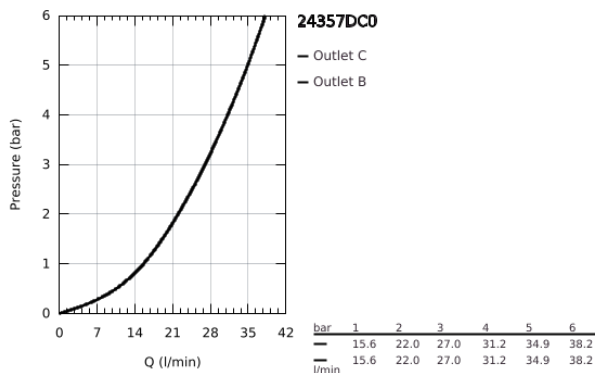

24 357 DC0 ATRIO THERMOSTATIC MIXER FOR 1 OUTLET WITH SHUT OFF VALVE

PRODUCT DESCRIPTION

- Colour: Supersteel
- trim set for GROHE Rapido SmartBox (35 600/35 604)
- GROHE TurboStat - compact cartridge with wax thermoelement
- GROHE LongLife finish
- wall escutcheon with GROHE FastFixation (covered escutcheon- and shaft sealing, covered fixing)
- metal escutcheon, retroactively 6° adjustable
- GROHE SafeStop - safety button at 38°C
- GROHE SafeStop Plus - optional temperature limiter at 43°C or 46°C included
- built-in non return valves and dirt strainers
- ceramic stop valve, 120°
- metal handles
- without roughing-in set 35 600/35 604 (please order separately)
- flow performance: outlet B = 27 l/min, outlet C = 30 l/min

24 357 DC0 ATRIO THERMOSTATIC MIXER FOR 1 OUTLET WITH SHUT OFF VALVE

SPARE PARTS, October 2021 – now

- 1: Mounting plate (Spare part-nr. 49080000)
 - 2: Temperature control handle (Spare part-nr. 49089DC0)
 - 3: Escutcheon (Spare part-nr. 49244DC0)
 - 4: Shut-off handle Aquadimmer (Spare part-nr. 49165DC0)
 - 5: Aquadimmer (Spare part-nr. 49084000)
 - 6: Thermostatic compact cartridge 3/4" (Spare part-nr. 49028000)
 - 7: Non-return valve (Spare part-nr. 49085000)
 - 8: Seal (Spare part-nr. 48360000)
 - 9: GROHE TurboStat cartridge 3/4" (Spare part-nr. 49003000)*
 - 10: Service stops (Spare part-nr. 1405300M)*
 - 11: Socket Spanner (Spare part-nr. 49059000)*
 - 12: Backflow protection combination (EN1717) (Spare part-nr. 14055000)*
 - 13: Universal extension set 2-handle thermostats, 25 mm (Spare part-nr. 14058000)*
- * Optional accessories