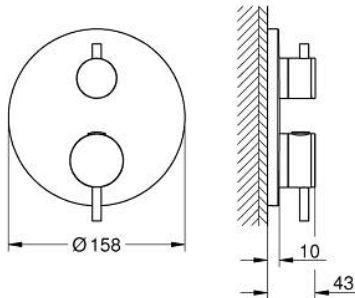

24 357 GL0 ATRIO THERMOSTATIC MIXER FOR 1 OUTLET WITH SHUT OFF VALVE

PRODUCT DESCRIPTION

- Colour: cool sunrise
- trim set for GROHE Rapido SmartBox (35 600/35 604)
- GROHE TurboStat - compact cartridge with wax thermoelement
- GROHE LongLife finish
- wall escutcheon with GROHE FastFixation (covered escutcheon- and shaft sealing, covered fixing)
- metal escutcheon, retroactively 6° adjustable
- GROHE SafeStop - safety button at 38°C
- GROHE SafeStop Plus - optional temperature limiter at 43°C or 46°C included
- built-in non return valves and dirt strainers
- ceramic stop valve, 120°
- metal handles
- without roughing-in set 35 600/35 604 (please order separately)
- flow performance: outlet B = 27 l/min, outlet C = 30 l/min

24 357 GL0 ATRIO THERMOSTATIC MIXER FOR 1 OUTLET WITH SHUT OFF VALVE

SPARE PARTS, October 2021 – now

- 1: Mounting plate (Spare part-nr. 49080000)
- 2: Temperature control handle (Spare part-nr. 49089GL0)
- 3: Escutcheon (Spare part-nr. 49244GL0)
- 4: shut-off handle aquadimmer (Spare part-nr. 49165GL0)
- 5: Aquadimmer (Spare part-nr. 49084000)
- 6: Thermostatic compact cartridge 3/4" (Spare part-nr. 49028000)
- 7: Non-return valve (Spare part-nr. 49085000)
- 8: Seal (Spare part-nr. 48360000)
- 9: GROHE TurboStat cartridge 3/4" (Spare part-nr. 49003000)*
- 10: Service stops (Spare part-nr. 1405300M)*
- 11: Socket Spanner (Spare part-nr. 49059000)*
- 12: Backflow protection combination (EN1717) (Spare part-nr. 14055000)*
- 13: Universal extension set 2-handle thermostats, 25 mm (Spare part-nr. 14058000)*