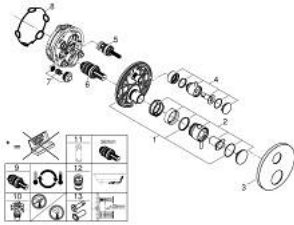

24 357 GL0 ATRIO THERMOSTATIC MIXER FOR 1 OUTLET WITH SHUT OFF VALVE

PRODUCT DESCRIPTION

- Colour: cool sunrise
- trim set for GROHE Rapido SmartBox (35 600/35 604)
- GROHE TurboStat - compact cartridge with wax thermoelement
- GROHE LongLife finish
- wall escutcheon with GROHE FastFixation (covered escutcheon- and shaft sealing, covered fixing)
- metal escutcheon, retroactively 6° adjustable
- GROHE SafeStop - safety button at 38°C
- GROHE SafeStop Plus - optional temperature limiter at 43°C or 46°C included
- built-in non return valves and dirt strainers
- ceramic stop valve, 120°
- metal handles
- without roughing-in set 35 600/35 604 (please order separately)
- flow performance: outlet B = 27 l/min, outlet C = 30 l/min

24 357 GL0 ATRIO THERMOSTATIC MIXER FOR 1 OUTLET WITH SHUT OFF VALVE

SPARE PARTS, October 2021 – now

- 1: Mounting plate (Spare part-nr. 49080000)
- 2: Temperature control handle (Spare part-nr. 49089GL0)
- 3: Escutcheon (Spare part-nr. 49244GL0)
- 4: shut-off handle aquadimmer (Spare part-nr. 49165GL0)
- 5: Aquadimmer (Spare part-nr. 49084000)
- 6: Thermostatic compact cartridge 3/4" (Spare part-nr. 49028000)
- 7: Non-return valve (Spare part-nr. 49085000)
- 8: Seal (Spare part-nr. 48360000)
- 9: GROHE TurboStat cartridge 3/4" (Spare part-nr. 49003000)*
- 10: Service stops (Spare part-nr. 1405300M)*
- 11: Socket Spanner (Spare part-nr. 49059000)*
- 12: Backflow protection combination (EN1717) (Spare part-nr. 14055000)*
- 13: Universal extension set 2-handle thermostats, 25 mm (Spare part-nr. 14058000)*