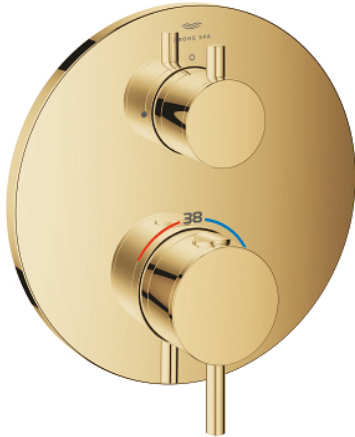

24 357 GL0 ATRIO THERMOSTATIC MIXER FOR 1 OUTLET WITH SHUT OFF VALVE

PRODUCT DESCRIPTION

- Colour: cool sunrise
- trim set for GROHE Rapido SmartBox (35 600/35 604)
- GROHE TurboStat - compact cartridge with wax thermoelement
- GROHE LongLife finish
- wall escutcheon with GROHE FastFixation (covered escutcheon- and shaft sealing, covered fixing)
- metal escutcheon, retroactively 6° adjustable
- GROHE SafeStop - safety button at 38°C
- GROHE SafeStop Plus - optional temperature limiter at 43°C or 46°C included
- built-in non return valves and dirt strainers
- ceramic stop valve, 120°
- metal handles
- without roughing-in set 35 600/35 604 (please order separately)
- flow performance: outlet B = 27 l/min, outlet C = 30 l/min

24 357 GL0 ATRIO THERMOSTATIC MIXER FOR 1 OUTLET WITH SHUT OFF VALVE

SPARE PARTS, October 2021 – now

- 1: Mounting plate (Spare part-nr. 49080000)
- 2: Temperature control handle (Spare part-nr. 49089GL0)
- 3: Escutcheon (Spare part-nr. 49244GL0)
- 4: shut-off handle aquadimmer (Spare part-nr. 49165GL0)
- 5: Aquadimmer (Spare part-nr. 49084000)
- 6: Thermostatic compact cartridge 3/4" (Spare part-nr. 49028000)
- 7: Non-return valve (Spare part-nr. 49085000)
- 8: Seal (Spare part-nr. 48360000)
- 9: GROHE TurboStat cartridge 3/4" (Spare part-nr. 49003000)*
- 10: Service stops (Spare part-nr. 1405300M)*
- 11: Socket Spanner (Spare part-nr. 49059000)*
- 12: Backflow protection combination (EN1717) (Spare part-nr. 14055000)*
- 13: Universal extension set 2-handle thermostats, 25 mm (Spare part-nr. 14058000)*