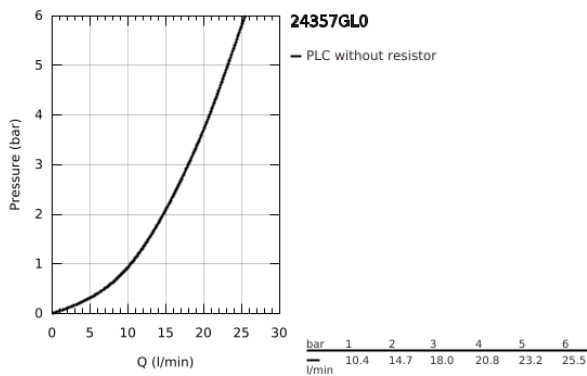

24 357 GL0 ATRIO THERMOSTATIC MIXER FOR 1 OUTLET WITH SHUT OFF VALVE

PRODUCT DESCRIPTION

- Colour: cool sunrise
- trim set for GROHE Rapido SmartBox (35 600/35 604)
- GROHE TurboStat - compact cartridge with wax thermoelement
- GROHE LongLife finish
- wall escutcheon with GROHE FastFixation (covered escutcheon- and shaft sealing, covered fixing)
- metal escutcheon, retroactively 6° adjustable
- GROHE SafeStop - safety button at 38°C
- GROHE SafeStop Plus - optional temperature limiter at 43°C or 46°C included
- built-in non return valves and dirt strainers
- ceramic stop valve, 120°
- metal handles
- without roughing-in set 35 600/35 604 (please order separately)
- flow performance: outlet B = 27 l/min, outlet C = 30 l/min

24 357 GL0 ATRIO THERMOSTATIC MIXER FOR 1 OUTLET WITH SHUT OFF VALVE

SPARE PARTS, October 2021 – now

- 1: Mounting plate (Spare part-nr. 49080000)
- 2: Temperature control handle (Spare part-nr. 49089GL0)
- 3: Escutcheon (Spare part-nr. 49244GL0)
- 4: shut-off handle aquadimmer (Spare part-nr. 49165GL0)
- 5: Aquadimmer (Spare part-nr. 49084000)
- 6: Thermostatic compact cartridge 3/4" (Spare part-nr. 49028000)
- 7: Non-return valve (Spare part-nr. 49085000)
- 8: Seal (Spare part-nr. 48360000)
- 9: GROHE TurboStat cartridge 3/4" (Spare part-nr. 49003000)*
- 10: Service stops (Spare part-nr. 1405300M)*
- 11: Socket Spanner (Spare part-nr. 49059000)*
- 12: Backflow protection combination (EN1717) (Spare part-nr. 14055000)*
- 13: Universal extension set 2-handle thermostats, 25 mm (Spare part-nr. 14058000)*