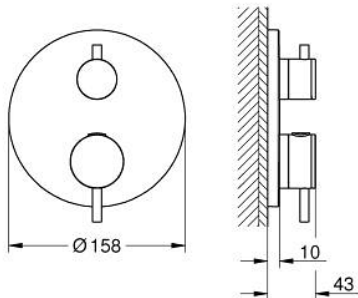

### PRODUCT DESCRIPTION

- Colour: chrome
- trim set for GROHE Rapido SmartBox (35 600/35 604)
- GROHE TurboStat - compact cartridge with wax thermoelement
- GROHE LongLife finish
- wall escutcheon with GROHE FastFixation (covered escutcheon- and shaft sealing, covered fixing)
- metal escutcheon, retroactively 6° adjustable
- printed head and hand shower symbol
- GROHE SafeStop - safety button at 38°C
- GROHE SafeStop Plus - optional temperature limiter at 43°C or 46°C included
- GROHE AquaDimmer, integrated shut off/diverter valve
- metal handles
- without roughing-in set 35 600/35 604 (please order separately)
- flow performance: outlet B = 27 l/min, outlet C = 30 l/min

### SPARE PARTS, October 2021 – now

- 1: Mounting plate (Spare part-nr. 49080000)
- 2: Temperature control handle (Spare part-nr. 49089000)
- 3: Escutcheon (Spare part-nr. 49246000)
- 4: Shut-off handle Aquadimmer (Spare part-nr. 49090000)
- 5: Aquadimmer (Spare part-nr. 49084000)
- 6: Thermostatic compact cartridge 3/4" (Spare part-nr. 49028000)
- 7: Non-return valve (Spare part-nr. 49085000)
- 8: Seal (Spare part-nr. 48360000)
- 9: GROHE TurboStat cartridge 3/4" (Spare part-nr. 49003000)\*
- 10: Service stops (Spare part-nr. 1405300M)\*
- 11: Socket Spanner (Spare part-nr. 49059000)\*
- 12: Backflow protection combination (EN1717) (Spare part-nr. 14055000)\*
- 13: Universal extension set 2-handle thermostats, 25 mm (Spare part-nr. 14058000)\*