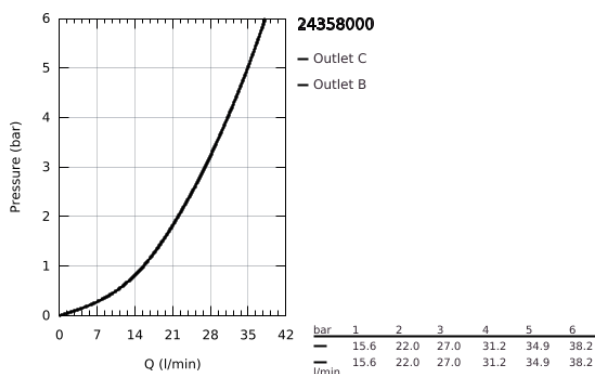

## 24 358 000 ATRIO THERMOSTATIC SHOWER MIXER FOR 2 OUTLETS WITH INTEGRATED SHUT OFF/DIVERTER VALVE

### PRODUCT DESCRIPTION

- Colour: chrome
- trim set for GROHE Rapido SmartBox (35 600/35 604)
- GROHE TurboStat - compact cartridge with wax thermoelement
- GROHE LongLife finish
- wall escutcheon with GROHE FastFixation (covered escutcheon- and shaft sealing, covered fixing)
- metal escutcheon, retroactively 6° adjustable
- printed head and hand shower symbol
- GROHE SafeStop - safety button at 38°C
- GROHE SafeStop Plus - optional temperature limiter at 43°C or 46°C included
- GROHE AquaDimmer, integrated shut off/diverter valve
- metal handles
- without roughing-in set 35 600/35 604 (please order separately)
- flow performance: outlet B = 27 l/min, outlet C = 30 l/min