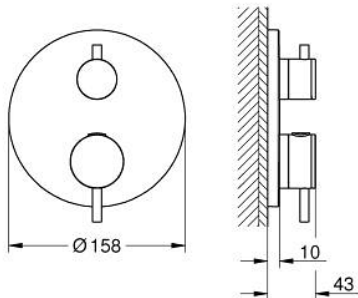

24 358 AL0 ATRIO THERMOSTATIC SHOWER MIXER FOR 2 OUTLETS WITH INTEGRATED SHUT OFF/DIVERTER VALVE

PRODUCT DESCRIPTION

- Colour: brushed hard graphite
- trim set for GROHE Rapido SmartBox (35 600/35 604)
- GROHE TurboStat - compact cartridge with wax thermoelement
- GROHE LongLife finish
- wall escutcheon with GROHE FastFixation (covered escutcheon- and shaft sealing, covered fixing)
- metal escutcheon, retroactively 6° adjustable
- printed head and hand shower symbol
- GROHE SafeStop - safety button at 38°C
- GROHE SafeStop Plus - optional temperature limiter at 43°C or 46°C included
- GROHE AquaDimmer, integrated shut off/diverter valve
- metal handles
- without roughing-in set 35 600/35 604 (please order separately)
- flow performance: outlet B = 27 l/min, outlet C = 30 l/min

24 358 AL0 ATRIO THERMOSTATIC SHOWER MIXER FOR 2 OUTLETS WITH INTEGRATED SHUT OFF/DIVERTER VALVE

SPARE PARTS, October 2021 – now

- 1: Mounting plate (Spare part-nr. 49080000)
- 2: Temperature control handle (Spare part-nr. 49089AL0)
- 3: Escutcheon (Spare part-nr. 49246AL0)
- 4: Shut-off handle Aquadimmer (Spare part-nr. 49090AL0)
- 5: Aquadimmer (Spare part-nr. 49084000)
- 6: Thermostatic compact cartridge 3/4" (Spare part-nr. 49028000)
- 7: Non-return valve (Spare part-nr. 49085000)
- 8: Seal (Spare part-nr. 48360000)
- 9: GROHE TurboStat cartridge 3/4" (Spare part-nr. 49003000)*
- 10: Service stops (Spare part-nr. 1405300M)*
- 11: Socket Spanner (Spare part-nr. 49059000)*
- 12: Backflow protection combination (EN1717) (Spare part-nr. 14055000)*
- 13: Universal extension set 2-handle thermostats, 25 mm (Spare part-nr. 14058000)*