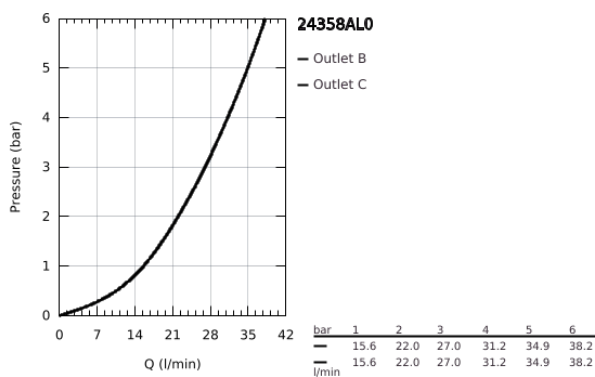

24 358 AL0 ATRIO THERMOSTATIC SHOWER MIXER FOR 2 OUTLETS WITH INTEGRATED SHUT OFF/DIVERTER VALVE

PRODUCT DESCRIPTION

- Colour: brushed hard graphite
- trim set for GROHE Rapido SmartBox (35 600/35 604)
- GROHE TurboStat - compact cartridge with wax thermoelement
- GROHE LongLife finish
- wall escutcheon with GROHE FastFixation (covered escutcheon- and shaft sealing, covered fixing)
- metal escutcheon, retroactively 6° adjustable
- printed head and hand shower symbol
- GROHE SafeStop - safety button at 38°C
- GROHE SafeStop Plus - optional temperature limiter at 43°C or 46°C included
- GROHE AquaDimmer, integrated shut off/diverter valve
- metal handles
- without roughing-in set 35 600/35 604 (please order separately)
- flow performance: outlet B = 27 l/min, outlet C = 30 l/min

24 358 AL0 ATRIO THERMOSTATIC SHOWER MIXER FOR 2 OUTLETS WITH INTEGRATED SHUT OFF/DIVERTER VALVE

SPARE PARTS, October 2021 – now

- 1: Mounting plate (Spare part-nr. 49080000)
- 2: Temperature control handle (Spare part-nr. 49089AL0)
- 3: Escutcheon (Spare part-nr. 49246AL0)
- 4: Shut-off handle Aquadimmer (Spare part-nr. 49090AL0)
- 5: Aquadimmer (Spare part-nr. 49084000)
- 6: Thermostatic compact cartridge 3/4" (Spare part-nr. 49028000)
- 7: Non-return valve (Spare part-nr. 49085000)
- 8: Seal (Spare part-nr. 48360000)
- 9: GROHE TurboStat cartridge 3/4" (Spare part-nr. 49003000)*
- 10: Service stops (Spare part-nr. 1405300M)*
- 11: Socket Spanner (Spare part-nr. 49059000)*
- 12: Backflow protection combination (EN1717) (Spare part-nr. 14055000)*
- 13: Universal extension set 2-handle thermostats, 25 mm (Spare part-nr. 14058000)*