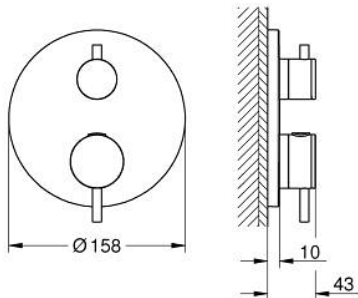

## 24 358 DA0 ATRIO THERMOSTATIC SHOWER MIXER FOR 2 OUTLETS WITH INTEGRATED SHUT OFF/DIVERTER VALVE

### PRODUCT DESCRIPTION

- Colour: warm sunset
- trim set for GROHE Rapido SmartBox (35 600/35 604)
- GROHE TurboStat - compact cartridge with wax thermoelement
- GROHE LongLife finish
- wall escutcheon with GROHE FastFixation (covered escutcheon- and shaft sealing, covered fixing)
- metal escutcheon, retroactively 6° adjustable
- printed head and hand shower symbol
- GROHE SafeStop - safety button at 38°C
- GROHE SafeStop Plus - optional temperature limiter at 43°C or 46°C included
- GROHE AquaDimmer, integrated shut off/diverter valve
- metal handles
- without roughing-in set 35 600/35 604 (please order separately)
- flow performance: outlet B = 27 l/min, outlet C = 30 l/min

### SPARE PARTS, October 2021 – now

- 1: Mounting plate (Spare part-nr. 49080000)
- 2: Temperature control handle (Spare part-nr. 49089DA0)
- 3: Escutcheon (Spare part-nr. 49246DA0)
- 4: Shut-off handle Aquadimmer (Spare part-nr. 49090DA0)
- 5: Aquadimmer (Spare part-nr. 49084000)
- 6: Thermostatic compact cartridge 3/4" (Spare part-nr. 49028000)
- 7: Non-return valve (Spare part-nr. 49085000)
- 8: Seal (Spare part-nr. 48360000)
- 9: GROHE TurboStat cartridge 3/4" (Spare part-nr. 49003000)\*
- 10: Service stops (Spare part-nr. 1405300M)\*
- 11: Socket Spanner (Spare part-nr. 49059000)\*
- 12: Backflow protection combination (EN1717) (Spare part-nr. 14055000)\*
- 13: Universal extension set 2-handle thermostats, 25 mm (Spare part-nr. 14058000)\*