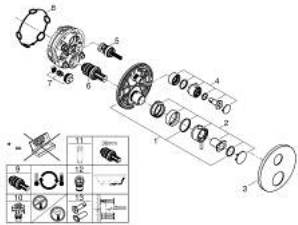

## 24 358 DA0 ATRIO THERMOSTATIC SHOWER MIXER FOR 2 OUTLETS WITH INTEGRATED SHUT OFF/DIVERTER VALVE

### PRODUCT DESCRIPTION

- Colour: warm sunset
- trim set for GROHE Rapido SmartBox (35 600/35 604)
- GROHE TurboStat - compact cartridge with wax thermoelement
- GROHE LongLife finish
- wall escutcheon with GROHE FastFixation (covered escutcheon- and shaft sealing, covered fixing)
- metal escutcheon, retroactively 6° adjustable
- printed head and hand shower symbol
- GROHE SafeStop - safety button at 38°C
- GROHE SafeStop Plus - optional temperature limiter at 43°C or 46°C included
- GROHE AquaDimmer, integrated shut off/diverter valve
- metal handles
- without roughing-in set 35 600/35 604 (please order separately)
- flow performance: outlet B = 27 l/min, outlet C = 30 l/min

### SPARE PARTS, October 2021 – now

- 1: Mounting plate (Spare part-nr. 49080000)
- 2: Temperature control handle (Spare part-nr. 49089DA0)
- 3: Escutcheon (Spare part-nr. 49246DA0)
- 4: Shut-off handle Aquadimmer (Spare part-nr. 49090DA0)
- 5: Aquadimmer (Spare part-nr. 49084000)
- 6: Thermostatic compact cartridge 3/4" (Spare part-nr. 49028000)
- 7: Non-return valve (Spare part-nr. 49085000)
- 8: Seal (Spare part-nr. 48360000)
- 9: GROHE TurboStat cartridge 3/4" (Spare part-nr. 49003000)\*
- 10: Service stops (Spare part-nr. 1405300M)\*
- 11: Socket Spanner (Spare part-nr. 49059000)\*
- 12: Backflow protection combination (EN1717) (Spare part-nr. 14055000)\*
- 13: Universal extension set 2-handle thermostats, 25 mm (Spare part-nr. 14058000)\*