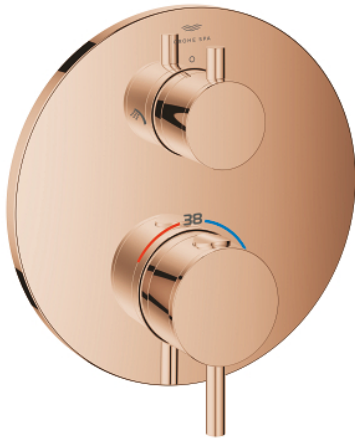

## 24 358 DA0 ATRIO THERMOSTATIC SHOWER MIXER FOR 2 OUTLETS WITH INTEGRATED SHUT OFF/DIVERTER VALVE

### PRODUCT DESCRIPTION

- Colour: warm sunset
- trim set for GROHE Rapido SmartBox (35 600/35 604)
- GROHE TurboStat - compact cartridge with wax thermoelement
- GROHE LongLife finish
- wall escutcheon with GROHE FastFixation (covered escutcheon- and shaft sealing, covered fixing)
- metal escutcheon, retroactively 6° adjustable
- printed head and hand shower symbol
- GROHE SafeStop - safety button at 38°C
- GROHE SafeStop Plus - optional temperature limiter at 43°C or 46°C included
- GROHE AquaDimmer, integrated shut off/diverter valve
- metal handles
- without roughing-in set 35 600/35 604 (please order separately)
- flow performance: outlet B = 27 l/min, outlet C = 30 l/min

### SPARE PARTS, October 2021 – now

- 1: Mounting plate (Spare part-nr. 49080000)
- 2: Temperature control handle (Spare part-nr. 49089DA0)
- 3: Escutcheon (Spare part-nr. 49246DA0)
- 4: Shut-off handle Aquadimmer (Spare part-nr. 49090DA0)
- 5: Aquadimmer (Spare part-nr. 49084000)
- 6: Thermostatic compact cartridge 3/4" (Spare part-nr. 49028000)
- 7: Non-return valve (Spare part-nr. 49085000)
- 8: Seal (Spare part-nr. 48360000)
- 9: GROHE TurboStat cartridge 3/4" (Spare part-nr. 49003000)\*
- 10: Service stops (Spare part-nr. 1405300M)\*
- 11: Socket Spanner (Spare part-nr. 49059000)\*
- 12: Backflow protection combination (EN1717) (Spare part-nr. 14055000)\*
- 13: Universal extension set 2-handle thermostats, 25 mm (Spare part-nr. 14058000)\*