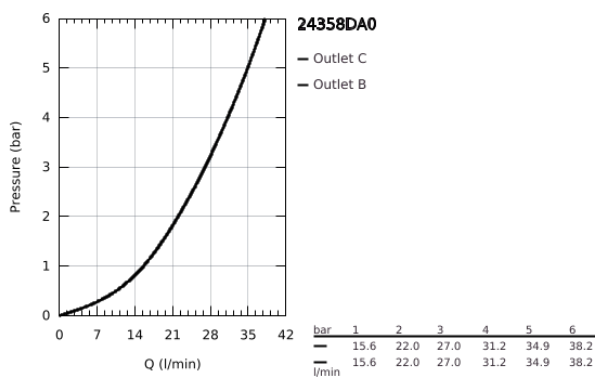

## 24 358 DA0 ATRIO THERMOSTATIC SHOWER MIXER FOR 2 OUTLETS WITH INTEGRATED SHUT OFF/DIVERTER VALVE

### PRODUCT DESCRIPTION

- Colour: warm sunset
- trim set for GROHE Rapido SmartBox (35 600/35 604)
- GROHE TurboStat - compact cartridge with wax thermoelement
- GROHE LongLife finish
- wall escutcheon with GROHE FastFixation (covered escutcheon- and shaft sealing, covered fixing)
- metal escutcheon, retroactively 6° adjustable
- printed head and hand shower symbol
- GROHE SafeStop - safety button at 38°C
- GROHE SafeStop Plus - optional temperature limiter at 43°C or 46°C included
- GROHE AquaDimmer, integrated shut off/diverter valve
- metal handles
- without roughing-in set 35 600/35 604 (please order separately)
- flow performance: outlet B = 27 l/min, outlet C = 30 l/min