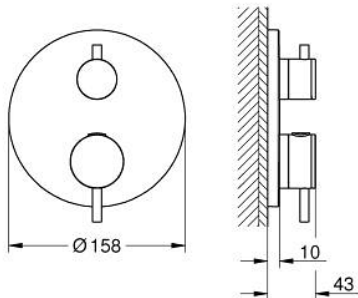

24 358 DC0 ATRIO THERMOSTATIC SHOWER MIXER FOR 2 OUTLETS WITH INTEGRATED SHUT OFF/DIVERTER VALVE

PRODUCT DESCRIPTION

- Colour: Supersteel
- trim set for GROHE Rapido SmartBox (35 600/35 604)
- GROHE TurboStat - compact cartridge with wax thermostatic element
- GROHE LongLife finish
- wall escutcheon with GROHE FastFixation (covered escutcheon- and shaft sealing, covered fixing)
- metal escutcheon, retroactively 6° adjustable
- printed head and hand shower symbol
- GROHE SafeStop - safety button at 38°C
- GROHE SafeStop Plus - optional temperature limiter at 43°C or 46°C included
- GROHE AquaDimmer, integrated shut off/diverter valve
- metal handles
- without roughing-in set 35 600/35 604 (please order separately)
- flow performance: outlet B = 27 l/min, outlet C = 30 l/min

24 358 DC0 ATRIO THERMOSTATIC SHOWER MIXER FOR 2 OUTLETS WITH INTEGRATED SHUT OFF/DIVERTER VALVE

SPARE PARTS, October 2021 – now

- 1: Mounting plate (Spare part-nr. 49080000)
- 2: Temperature control handle (Spare part-nr. 49089DC0)
- 3: Escutcheon (Spare part-nr. 49246DC0)
- 4: Shut-off handle Aquadimmer (Spare part-nr. 49090DC0)
- 5: Aquadimmer (Spare part-nr. 49084000)
- 6: Thermostatic compact cartridge 3/4" (Spare part-nr. 49028000)
- 7: Non-return valve (Spare part-nr. 49085000)
- 8: Seal (Spare part-nr. 48360000)
- 9: GROHE TurboStat cartridge 3/4" (Spare part-nr. 49003000)*
- 10: Service stops (Spare part-nr. 1405300M)*
- 11: Socket Spanner (Spare part-nr. 49059000)*
- 12: Backflow protection combination (EN1717) (Spare part-nr. 14055000)*
- 13: Universal extension set 2-handle thermostats, 25 mm (Spare part-nr. 14058000)*