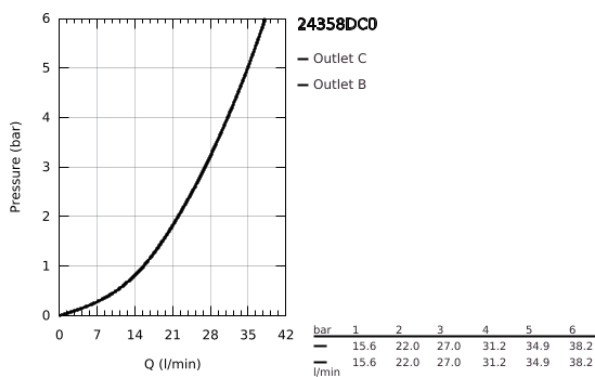

24 358 DC0 ATRIO THERMOSTATIC SHOWER MIXER FOR 2 OUTLETS WITH INTEGRATED SHUT OFF/DIVERTER VALVE

PRODUCT DESCRIPTION

- Colour: Supersteel
- trim set for GROHE Rapido SmartBox (35 600/35 604)
- GROHE TurboStat - compact cartridge with wax thermostatic element
- GROHE LongLife finish
- wall escutcheon with GROHE FastFixation (covered escutcheon- and shaft sealing, covered fixing)
- metal escutcheon, retroactively 6° adjustable
- printed head and hand shower symbol
- GROHE SafeStop - safety button at 38°C
- GROHE SafeStop Plus - optional temperature limiter at 43°C or 46°C included
- GROHE AquaDimmer, integrated shut off/diverter valve
- metal handles
- without roughing-in set 35 600/35 604 (please order separately)
- flow performance: outlet B = 27 l/min, outlet C = 30 l/min

24 358 DC0 ATRIO THERMOSTATIC SHOWER MIXER FOR 2 OUTLETS WITH INTEGRATED SHUT OFF/DIVERTER VALVE

SPARE PARTS, October 2021 – now

- 1: Mounting plate (Spare part-nr. 49080000)
- 2: Temperature control handle (Spare part-nr. 49089DC0)
- 3: Escutcheon (Spare part-nr. 49246DC0)
- 4: Shut-off handle Aquadimmer (Spare part-nr. 49090DC0)
- 5: Aquadimmer (Spare part-nr. 49084000)
- 6: Thermostatic compact cartridge 3/4" (Spare part-nr. 49028000)
- 7: Non-return valve (Spare part-nr. 49085000)
- 8: Seal (Spare part-nr. 48360000)
- 9: GROHE TurboStat cartridge 3/4" (Spare part-nr. 49003000)*
- 10: Service stops (Spare part-nr. 1405300M)*
- 11: Socket Spanner (Spare part-nr. 49059000)*
- 12: Backflow protection combination (EN1717) (Spare part-nr. 14055000)*
- 13: Universal extension set 2-handle thermostats, 25 mm (Spare part-nr. 14058000)*