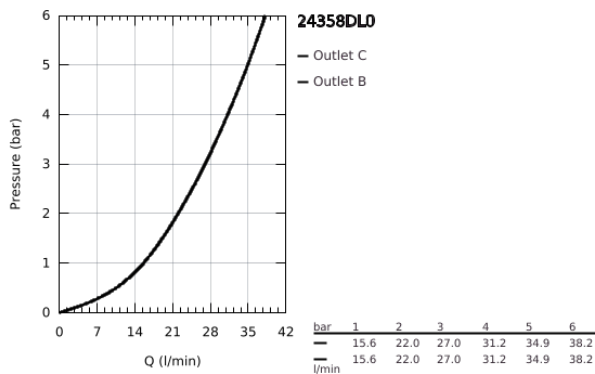

## 24 358 DL0 ATRIO THERMOSTATIC SHOWER MIXER FOR 2 OUTLETS WITH INTEGRATED SHUT OFF/DIVERTER VALVE

### PRODUCT DESCRIPTION

- Colour: brushed warm sunset
- trim set for GROHE Rapido SmartBox (35 600/35 604)
- GROHE TurboStat - compact cartridge with wax thermoelement
- GROHE LongLife finish
- wall escutcheon with GROHE FastFixation (covered escutcheon- and shaft sealing, covered fixing)
- metal escutcheon, retroactively 6° adjustable
- printed head and hand shower symbol
- GROHE SafeStop - safety button at 38°C
- GROHE SafeStop Plus - optional temperature limiter at 43°C or 46°C included
- GROHE AquaDimmer, integrated shut off/diverter valve
- metal handles
- without roughing-in set 35 600/35 604 (please order separately)
- flow performance: outlet B = 27 l/min, outlet C = 30 l/min