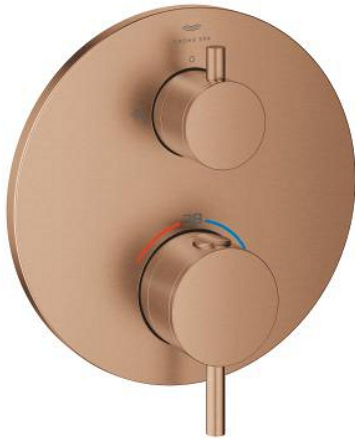

## 24 358 DL0 ATRIO THERMOSTATIC SHOWER MIXER FOR 2 OUTLETS WITH INTEGRATED SHUT OFF/DIVERTER VALVE

### PRODUCT DESCRIPTION

- Colour: brushed warm sunset
- trim set for GROHE Rapido SmartBox (35 600/35 604)
- GROHE TurboStat - compact cartridge with wax thermoelement
- GROHE LongLife finish
- wall escutcheon with GROHE FastFixation (covered escutcheon- and shaft sealing, covered fixing)
- metal escutcheon, retroactively 6° adjustable
- printed head and hand shower symbol
- GROHE SafeStop - safety button at 38°C
- GROHE SafeStop Plus - optional temperature limiter at 43°C or 46°C included
- GROHE AquaDimmer, integrated shut off/diverter valve
- metal handles
- without roughing-in set 35 600/35 604 (please order separately)
- flow performance: outlet B = 27 l/min, outlet C = 30 l/min

### SPARE PARTS, November 2022 – now

- 1: Mounting plate (Spare part-nr. 49080000)
- 2: Temperature control handle (Spare part-nr. 49089DL0)
- 3: Escutcheon (Spare part-nr. 49246DL0)
- 4: Shut-off handle Aquadimmer (Spare part-nr. 49090DL0)
- 5: Aquadimmer (Spare part-nr. 49084000)
- 6: Thermostatic compact cartridge 3/4" (Spare part-nr. 49028000)
- 7: Non-return valve (Spare part-nr. 49085000)
- 8: Seal (Spare part-nr. 48360000)
- 9: GROHE TurboStat cartridge 3/4" (Spare part-nr. 49003000)\*
- 10: Service stops (Spare part-nr. 1405300M)\*
- 11: Socket Spanner (Spare part-nr. 49059000)\*
- 12: Backflow protection combination (EN1717) (Spare part-nr. 14055000)\*
- 13: Universal extension set 2-handle thermostats, 25 mm (Spare part-nr. 14058000)\*