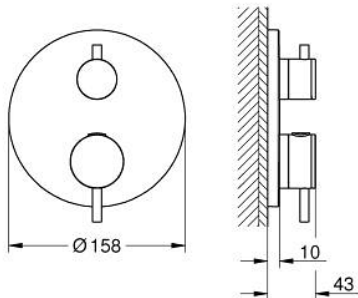

## 24 358 DL0 ATRIO THERMOSTATIC SHOWER MIXER FOR 2 OUTLETS WITH INTEGRATED SHUT OFF/DIVERTER VALVE

### PRODUCT DESCRIPTION

- Colour: brushed warm sunset
- trim set for GROHE Rapido SmartBox (35 600/35 604)
- GROHE TurboStat - compact cartridge with wax thermoelement
- GROHE LongLife finish
- wall escutcheon with GROHE FastFixation (covered escutcheon- and shaft sealing, covered fixing)
- metal escutcheon, retroactively 6° adjustable
- printed head and hand shower symbol
- GROHE SafeStop - safety button at 38°C
- GROHE SafeStop Plus - optional temperature limiter at 43°C or 46°C included
- GROHE AquaDimmer, integrated shut off/diverter valve
- metal handles
- without roughing-in set 35 600/35 604 (please order separately)
- flow performance: outlet B = 27 l/min, outlet C = 30 l/min

### SPARE PARTS, November 2022 – now

- 1: Mounting plate (Spare part-nr. 49080000)
- 2: Temperature control handle (Spare part-nr. 49089DL0)
- 3: Escutcheon (Spare part-nr. 49246DL0)
- 4: Shut-off handle Aquadimmer (Spare part-nr. 49090DL0)
- 5: Aquadimmer (Spare part-nr. 49084000)
- 6: Thermostatic compact cartridge 3/4" (Spare part-nr. 49028000)
- 7: Non-return valve (Spare part-nr. 49085000)
- 8: Seal (Spare part-nr. 48360000)
- 9: GROHE TurboStat cartridge 3/4" (Spare part-nr. 49003000)\*
- 10: Service stops (Spare part-nr. 1405300M)\*
- 11: Socket Spanner (Spare part-nr. 49059000)\*
- 12: Backflow protection combination (EN1717) (Spare part-nr. 14055000)\*
- 13: Universal extension set 2-handle thermostats, 25 mm (Spare part-nr. 14058000)\*