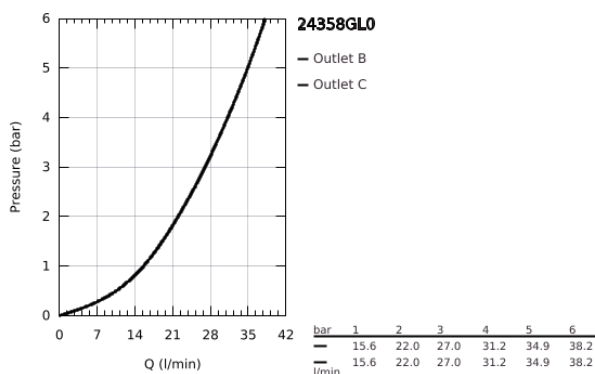

24 358 GL0 ATRIO THERMOSTATIC SHOWER MIXER FOR 2 OUTLETS WITH INTEGRATED SHUT OFF/DIVERTER VALVE

PRODUCT DESCRIPTION

- Colour: cool sunrise
- trim set for GROHE Rapido SmartBox (35 600/35 604)
- GROHE TurboStat - compact cartridge with wax thermostatic element
- GROHE LongLife finish
- wall escutcheon with GROHE FastFixation (covered escutcheon- and shaft sealing, covered fixing)
- metal escutcheon, retroactively 6° adjustable
- printed head and hand shower symbol
- GROHE SafeStop - safety button at 38°C
- GROHE SafeStop Plus - optional temperature limiter at 43°C or 46°C included
- GROHE AquaDimmer, integrated shut off/diverter valve
- metal handles
- without roughing-in set 35 600/35 604 (please order separately)
- flow performance: outlet B = 27 l/min, outlet C = 30 l/min

24 358 GL0 ATRIO THERMOSTATIC SHOWER MIXER FOR 2 OUTLETS WITH INTEGRATED SHUT OFF/DIVERTER VALVE

SPARE PARTS, October 2021 – now

- 1: Mounting plate (Spare part-nr. 49080000)
- 2: Temperature control handle (Spare part-nr. 49089GL0)
- 3: Escutcheon (Spare part-nr. 49246GL0)
- 4: Shut-off handle Aquadimmer (Spare part-nr. 49090GL0)
- 5: Aquadimmer (Spare part-nr. 49084000)
- 6: Thermostatic compact cartridge 3/4" (Spare part-nr. 49028000)
- 7: Non-return valve (Spare part-nr. 49085000)
- 8: Seal (Spare part-nr. 48360000)
- 9: GROHE TurboStat cartridge 3/4" (Spare part-nr. 49003000)*
- 10: Service stops (Spare part-nr. 1405300M)*
- 11: Socket Spanner (Spare part-nr. 49059000)*
- 12: Backflow protection combination (EN1717) (Spare part-nr. 14055000)*
- 13: Universal extension set 2-handle thermostats, 25 mm (Spare part-nr. 14058000)*