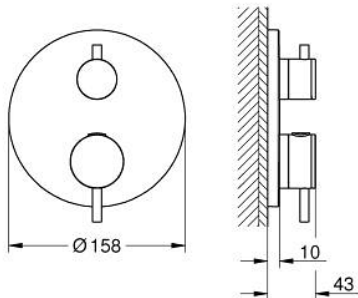

24 358 GL0 ATRIO THERMOSTATIC SHOWER MIXER FOR 2 OUTLETS WITH INTEGRATED SHUT OFF/DIVERTER VALVE

PRODUCT DESCRIPTION

- Colour: cool sunrise
- trim set for GROHE Rapido SmartBox (35 600/35 604)
- GROHE TurboStat - compact cartridge with wax thermostatic element
- GROHE LongLife finish
- wall escutcheon with GROHE FastFixation (covered escutcheon- and shaft sealing, covered fixing)
- metal escutcheon, retroactively 6° adjustable
- printed head and hand shower symbol
- GROHE SafeStop - safety button at 38°C
- GROHE SafeStop Plus - optional temperature limiter at 43°C or 46°C included
- GROHE AquaDimmer, integrated shut off/diverter valve
- metal handles
- without roughing-in set 35 600/35 604 (please order separately)
- flow performance: outlet B = 27 l/min, outlet C = 30 l/min

24 358 GL0 ATRIO THERMOSTATIC SHOWER MIXER FOR 2 OUTLETS WITH INTEGRATED SHUT OFF/DIVERTER VALVE

SPARE PARTS, October 2021 – now

- 1: Mounting plate (Spare part-nr. 49080000)
- 2: Temperature control handle (Spare part-nr. 49089GL0)
- 3: Escutcheon (Spare part-nr. 49246GL0)
- 4: Shut-off handle Aquadimmer (Spare part-nr. 49090GL0)
- 5: Aquadimmer (Spare part-nr. 49084000)
- 6: Thermostatic compact cartridge 3/4" (Spare part-nr. 49028000)
- 7: Non-return valve (Spare part-nr. 49085000)
- 8: Seal (Spare part-nr. 48360000)
- 9: GROHE TurboStat cartridge 3/4" (Spare part-nr. 49003000)*
- 10: Service stops (Spare part-nr. 1405300M)*
- 11: Socket Spanner (Spare part-nr. 49059000)*
- 12: Backflow protection combination (EN1717) (Spare part-nr. 14055000)*
- 13: Universal extension set 2-handle thermostats, 25 mm (Spare part-nr. 14058000)*