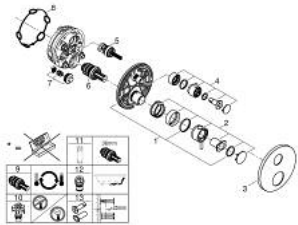

24 358 GN0 ATRIO THERMOSTATIC SHOWER MIXER FOR 2 OUTLETS WITH INTEGRATED SHUT OFF/DIVERTER VALVE

PRODUCT DESCRIPTION

- Colour: brushed cool sunrise
- trim set for GROHE Rapido SmartBox (35 600/35 604)
- GROHE TurboStat - compact cartridge with wax thermoelement
- GROHE LongLife finish
- wall escutcheon with GROHE FastFixation (covered escutcheon- and shaft sealing, covered fixing)
- metal escutcheon, retroactively 6° adjustable
- printed head and hand shower symbol
- GROHE SafeStop - safety button at 38°C
- GROHE SafeStop Plus - optional temperature limiter at 43°C or 46°C included
- GROHE AquaDimmer, integrated shut off/diverter valve
- metal handles
- without roughing-in set 35 600/35 604 (please order separately)
- flow performance: outlet B = 27 l/min, outlet C = 30 l/min

24 358 GN0 ATRIO THERMOSTATIC SHOWER MIXER FOR 2 OUTLETS WITH INTEGRATED SHUT OFF/DIVERTER VALVE

SPARE PARTS, November 2022 – now

- 1: Mounting plate (Spare part-nr. 49080000)
- 2: Temperature control handle (Spare part-nr. 49089GN0)
- 3: Escutcheon (Spare part-nr. 49246GN0)
- 4: Shut-off handle Aquadimmer (Spare part-nr. 49090GN0)
- 5: Aquadimmer (Spare part-nr. 49084000)
- 6: Thermostatic compact cartridge 3/4" (Spare part-nr. 49028000)
- 7: Non-return valve (Spare part-nr. 49085000)
- 8: Seal (Spare part-nr. 48360000)
- 9: GROHE TurboStat cartridge 3/4" (Spare part-nr. 49003000)*
- 10: Service stops (Spare part-nr. 1405300M)*
- 11: Socket Spanner (Spare part-nr. 49059000)*
- 12: Backflow protection combination (EN1717) (Spare part-nr. 14055000)*
- 13: Universal extension set 2-handle thermostats, 25 mm (Spare part-nr. 14058000)*