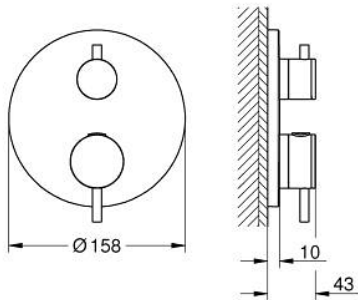

24 358 GN0 ATRIO THERMOSTATIC SHOWER MIXER FOR 2 OUTLETS WITH INTEGRATED SHUT OFF/DIVERTER VALVE

PRODUCT DESCRIPTION

- Colour: brushed cool sunrise
- trim set for GROHE Rapido SmartBox (35 600/35 604)
- GROHE TurboStat - compact cartridge with wax thermoelement
- GROHE LongLife finish
- wall escutcheon with GROHE FastFixation (covered escutcheon- and shaft sealing, covered fixing)
- metal escutcheon, retroactively 6° adjustable
- printed head and hand shower symbol
- GROHE SafeStop - safety button at 38°C
- GROHE SafeStop Plus - optional temperature limiter at 43°C or 46°C included
- GROHE AquaDimmer, integrated shut off/diverter valve
- metal handles
- without roughing-in set 35 600/35 604 (please order separately)
- flow performance: outlet B = 27 l/min, outlet C = 30 l/min

24 358 GN0 ATRIO THERMOSTATIC SHOWER MIXER FOR 2 OUTLETS WITH INTEGRATED SHUT OFF/DIVERTER VALVE

SPARE PARTS, November 2022 – now

- 1: Mounting plate (Spare part-nr. 49080000)
- 2: Temperature control handle (Spare part-nr. 49089GN0)
- 3: Escutcheon (Spare part-nr. 49246GN0)
- 4: Shut-off handle Aquadimmer (Spare part-nr. 49090GN0)
- 5: Aquadimmer (Spare part-nr. 49084000)
- 6: Thermostatic compact cartridge 3/4" (Spare part-nr. 49028000)
- 7: Non-return valve (Spare part-nr. 49085000)
- 8: Seal (Spare part-nr. 48360000)
- 9: GROHE TurboStat cartridge 3/4" (Spare part-nr. 49003000)*
- 10: Service stops (Spare part-nr. 1405300M)*
- 11: Socket Spanner (Spare part-nr. 49059000)*
- 12: Backflow protection combination (EN1717) (Spare part-nr. 14055000)*
- 13: Universal extension set 2-handle thermostats, 25 mm (Spare part-nr. 14058000)*