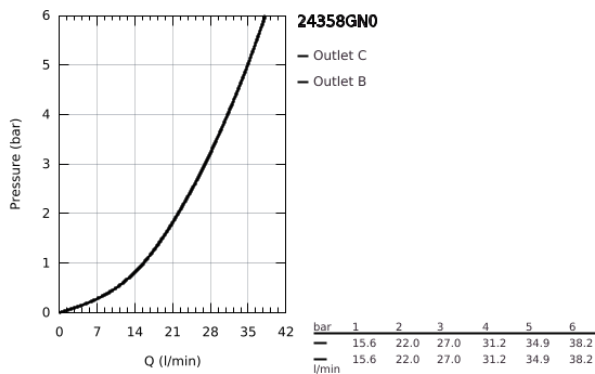

24 358 GN0 ATRIO THERMOSTATIC SHOWER MIXER FOR 2 OUTLETS WITH INTEGRATED SHUT OFF/DIVERTER VALVE

PRODUCT DESCRIPTION

- Colour: brushed cool sunrise
- trim set for GROHE Rapido SmartBox (35 600/35 604)
- GROHE TurboStat - compact cartridge with wax thermoelement
- GROHE LongLife finish
- wall escutcheon with GROHE FastFixation (covered escutcheon- and shaft sealing, covered fixing)
- metal escutcheon, retroactively 6° adjustable
- printed head and hand shower symbol
- GROHE SafeStop - safety button at 38°C
- GROHE SafeStop Plus - optional temperature limiter at 43°C or 46°C included
- GROHE AquaDimmer, integrated shut off/diverter valve
- metal handles
- without roughing-in set 35 600/35 604 (please order separately)
- flow performance: outlet B = 27 l/min, outlet C = 30 l/min

24 358 GN0 ATRIO THERMOSTATIC SHOWER MIXER FOR 2 OUTLETS WITH INTEGRATED SHUT OFF/DIVERTER VALVE

SPARE PARTS, November 2022 – now

- 1: Mounting plate (Spare part-nr. 49080000)
- 2: Temperature control handle (Spare part-nr. 49089GN0)
- 3: Escutcheon (Spare part-nr. 49246GN0)
- 4: Shut-off handle Aquadimmer (Spare part-nr. 49090GN0)
- 5: Aquadimmer (Spare part-nr. 49084000)
- 6: Thermostatic compact cartridge 3/4" (Spare part-nr. 49028000)
- 7: Non-return valve (Spare part-nr. 49085000)
- 8: Seal (Spare part-nr. 48360000)
- 9: GROHE TurboStat cartridge 3/4" (Spare part-nr. 49003000)*
- 10: Service stops (Spare part-nr. 1405300M)*
- 11: Socket Spanner (Spare part-nr. 49059000)*
- 12: Backflow protection combination (EN1717) (Spare part-nr. 14055000)*
- 13: Universal extension set 2-handle thermostats, 25 mm (Spare part-nr. 14058000)*