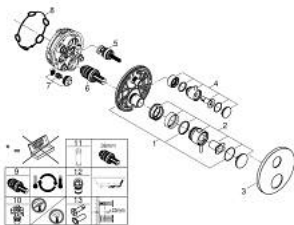

## 24 359 000 ATRIO THERMOSTATIC BATH TUB MIXER FOR 2 OUTLETS WITH INTEGRATED SHUT OFF/DIVERTER VALVE

### PRODUCT DESCRIPTION

- Colour: chrome
- trim set for GROHE Rapido SmartBox (35 600/35 604)
- GROHE TurboStat - compact cartridge with wax thermoelement
- GROHE LongLife finish
- wall escutcheon with GROHE FastFixation (covered escutcheon- and shaft sealing, covered fixing)
- metal escutcheon, retroactively 6° adjustable
- printed hand shower and bath filler symbol
- GROHE SafeStop - safety button at 38°C
- GROHE SafeStop Plus - optional temperature limiter at 43°C or 46°C included
- GROHE AquaDimmer, integrated shut off/diverter valve
- metal handles
- without roughing-in set 35 600/35 604 (please order separately)
- flow performance: outlet B = 27 l/min, outlet C = 30 l/min

### SPARE PARTS, October 2021 – April 2024

- 1: Mounting plate (Spare part-nr. 49080000)
- 2: Temperature control handle (Spare part-nr. 49089000)
- 3: Escutcheon (Spare part-nr. 49247000)
- 4: Shut-off handle Aquadimmer (Spare part-nr. 49090000)
- 5: Aquadimmer (Spare part-nr. 49084000)
- 6: Thermostatic compact cartridge 3/4" (Spare part-nr. 49028000)
- 7: Non-return valve (Spare part-nr. 49085000)
- 8: Seal (Spare part-nr. 48360000)
- 9: GROHE TurboStat cartridge 3/4" (Spare part-nr. 49003000)\*
- 10: Service stops (Spare part-nr. 1405300M)\*
- 11: Socket Spanner (Spare part-nr. 49059000)\*
- 12: Backflow protection combination (EN1717) (Spare part-nr. 14055000)\*
- 13: Universal extension set 2-handle thermostats, 25 mm (Spare part-nr. 14058000)\*