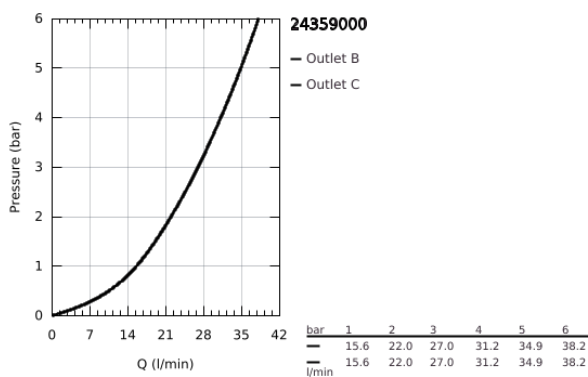

## 24 359 000 ATRIO THERMOSTATIC BATH TUB MIXER FOR 2 OUTLETS WITH INTEGRATED SHUT OFF/DIVERTER VALVE

### PRODUCT DESCRIPTION

- Colour: chrome
- trim set for GROHE Rapido SmartBox (35 600/35 604)
- GROHE TurboStat - compact cartridge with wax thermoelement
- GROHE LongLife finish
- wall escutcheon with GROHE FastFixation (covered escutcheon- and shaft sealing, covered fixing)
- metal escutcheon, retroactively 6° adjustable
- printed hand shower and bath filler symbol
- GROHE SafeStop - safety button at 38°C
- GROHE SafeStop Plus - optional temperature limiter at 43°C or 46°C included
- GROHE AquaDimmer, integrated shut off/diverter valve
- metal handles
- without roughing-in set 35 600/35 604 (please order separately)
- flow performance: outlet B = 27 l/min, outlet C = 30 l/min