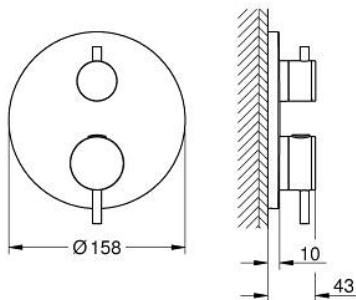

### PRODUCT DESCRIPTION

- Colour: chrome
- trim set for GROHE Rapido SmartBox (35 600/35 604)
- GROHE TurboStat - compact cartridge with wax thermoelement
- GROHE LongLife finish
- wall escutcheon with GROHE FastFixation (covered escutcheon- and shaft sealing, covered fixing)
- metal escutcheon, retroactively 6° adjustable
- printed hand shower and bath filler symbol
- GROHE SafeStop - safety button at 38°C
- GROHE SafeStop Plus - optional temperature limiter at 43°C or 46°C included
- GROHE AquaDimmer, integrated shut off/diverter valve
- metal handles
- without roughing-in set 35 600/35 604 (please order separately)
- flow performance: outlet B = 27 l/min, outlet C = 30 l/min

### SPARE PARTS, October 2021 – April 2024

- 1: Mounting plate (Spare part-nr. 49080000)
- 2: Temperature control handle (Spare part-nr. 49089000)
- 3: Escutcheon (Spare part-nr. 49247000)
- 4: Shut-off handle Aquadimmer (Spare part-nr. 49090000)
- 5: Aquadimmer (Spare part-nr. 49084000)
- 6: Thermostatic compact cartridge 3/4" (Spare part-nr. 49028000)
- 7: Non-return valve (Spare part-nr. 49085000)
- 8: Seal (Spare part-nr. 48360000)
- 9: GROHE TurboStat cartridge 3/4" (Spare part-nr. 49003000)\*
- 10: Service stops (Spare part-nr. 1405300M)\*
- 11: Socket Spanner (Spare part-nr. 49059000)\*
- 12: Backflow protection combination (EN1717) (Spare part-nr. 14055000)\*
- 13: Universal extension set 2-handle thermostats, 25 mm (Spare part-nr. 14058000)\*