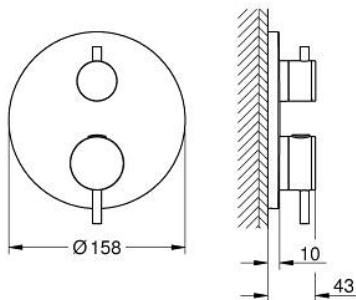

24 359 AL0 ATRIO THERMOSTATIC BATH TUB MIXER FOR 2 OUTLETS WITH INTEGRATED SHUT OFF/DIVERTER VALVE

PRODUCT DESCRIPTION

- Colour: brushed hard graphite
- trim set for GROHE Rapido SmartBox (35 600/35 604)
- GROHE TurboStat - compact cartridge with wax thermoelement
- GROHE LongLife finish
- wall escutcheon with GROHE FastFixation (covered escutcheon- and shaft sealing, covered fixing)
- metal escutcheon, retroactively 6° adjustable
- printed hand shower and bath filler symbol
- GROHE SafeStop - safety button at 38°C
- GROHE SafeStop Plus - optional temperature limiter at 43°C or 46°C included
- GROHE AquaDimmer, integrated shut off/diverter valve
- metal handles
- without roughing-in set 35 600/35 604 (please order separately)
- flow performance: outlet B = 27 l/min, outlet C = 30 l/min

24 359 AL0 ATRIO THERMOSTATIC BATH TUB MIXER FOR 2 OUTLETS WITH INTEGRATED SHUT OFF/DIVERTER VALVE

SPARE PARTS, October 2021 – April 2024

- 1: Mounting plate (Spare part-nr. 49080000)
- 2: Temperature control handle (Spare part-nr. 49089AL0)
- 3: Escutcheon (Spare part-nr. 49247AL0)
- 4: Shut-off handle Aquadimmer (Spare part-nr. 49090AL0)
- 5: Aquadimmer (Spare part-nr. 49084000)
- 6: Thermostatic compact cartridge 3/4" (Spare part-nr. 49028000)
- 7: Non-return valve (Spare part-nr. 49085000)
- 8: Seal (Spare part-nr. 48360000)
- 9: GROHE TurboStat cartridge 3/4" (Spare part-nr. 49003000)*
- 10: Service stops (Spare part-nr. 1405300M)*
- 11: Socket Spanner (Spare part-nr. 49059000)*
- 12: Backflow protection combination (EN1717) (Spare part-nr. 14055000)*
- 13: Universal extension set 2-handle thermostats, 25 mm (Spare part-nr. 14058000)*