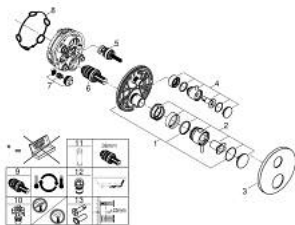

24 359 AL0 ATRIO THERMOSTATIC BATH TUB MIXER FOR 2 OUTLETS WITH INTEGRATED SHUT OFF/DIVERTER VALVE

PRODUCT DESCRIPTION

- Colour: brushed hard graphite
- trim set for GROHE Rapido SmartBox (35 600/35 604)
- GROHE TurboStat - compact cartridge with wax thermoelement
- GROHE LongLife finish
- wall escutcheon with GROHE FastFixation (covered escutcheon- and shaft sealing, covered fixing)
- metal escutcheon, retroactively 6° adjustable
- printed hand shower and bath filler symbol
- GROHE SafeStop - safety button at 38°C
- GROHE SafeStop Plus - optional temperature limiter at 43°C or 46°C included
- GROHE AquaDimmer, integrated shut off/diverter valve
- metal handles
- without roughing-in set 35 600/35 604 (please order separately)
- flow performance: outlet B = 27 l/min, outlet C = 30 l/min

24 359 AL0 ATRIO THERMOSTATIC BATH TUB MIXER FOR 2 OUTLETS WITH INTEGRATED SHUT OFF/DIVERTER VALVE

SPARE PARTS, October 2021 – April 2024

- 1: Mounting plate (Spare part-nr. 49080000)
- 2: Temperature control handle (Spare part-nr. 49089AL0)
- 3: Escutcheon (Spare part-nr. 49247AL0)
- 4: Shut-off handle Aquadimmer (Spare part-nr. 49090AL0)
- 5: Aquadimmer (Spare part-nr. 49084000)
- 6: Thermostatic compact cartridge 3/4" (Spare part-nr. 49028000)
- 7: Non-return valve (Spare part-nr. 49085000)
- 8: Seal (Spare part-nr. 48360000)
- 9: GROHE TurboStat cartridge 3/4" (Spare part-nr. 49003000)*
- 10: Service stops (Spare part-nr. 1405300M)*
- 11: Socket Spanner (Spare part-nr. 49059000)*
- 12: Backflow protection combination (EN1717) (Spare part-nr. 14055000)*
- 13: Universal extension set 2-handle thermostats, 25 mm (Spare part-nr. 14058000)*