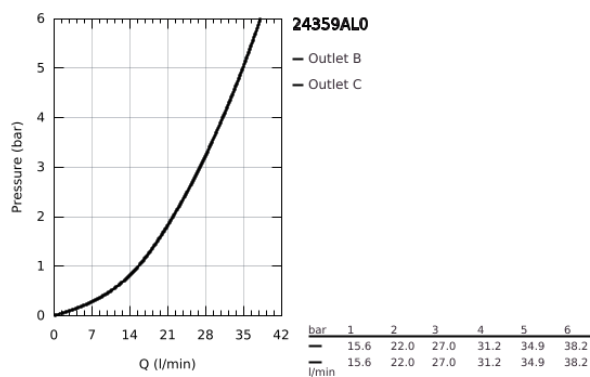

24 359 AL0 ATRIO THERMOSTATIC BATH TUB MIXER FOR 2 OUTLETS WITH INTEGRATED SHUT OFF/DIVERTER VALVE

PRODUCT DESCRIPTION

- Colour: brushed hard graphite
- trim set for GROHE Rapido SmartBox (35 600/35 604)
- GROHE TurboStat - compact cartridge with wax thermoelement
- GROHE LongLife finish
- wall escutcheon with GROHE FastFixation (covered escutcheon- and shaft sealing, covered fixing)
- metal escutcheon, retroactively 6° adjustable
- printed hand shower and bath filler symbol
- GROHE SafeStop - safety button at 38°C
- GROHE SafeStop Plus - optional temperature limiter at 43°C or 46°C included
- GROHE AquaDimmer, integrated shut off/diverter valve
- metal handles
- without roughing-in set 35 600/35 604 (please order separately)
- flow performance: outlet B = 27 l/min, outlet C = 30 l/min

24 359 AL0 ATRIO THERMOSTATIC BATH TUB MIXER FOR 2 OUTLETS WITH INTEGRATED SHUT OFF/DIVERTER VALVE

SPARE PARTS, October 2021 – April 2024

- 1: Mounting plate (Spare part-nr. 49080000)
- 2: Temperature control handle (Spare part-nr. 49089AL0)
- 3: Escutcheon (Spare part-nr. 49247AL0)
- 4: Shut-off handle Aquadimmer (Spare part-nr. 49090AL0)
- 5: Aquadimmer (Spare part-nr. 49084000)
- 6: Thermostatic compact cartridge 3/4" (Spare part-nr. 49028000)
- 7: Non-return valve (Spare part-nr. 49085000)
- 8: Seal (Spare part-nr. 48360000)
- 9: GROHE TurboStat cartridge 3/4" (Spare part-nr. 49003000)*
- 10: Service stops (Spare part-nr. 1405300M)*
- 11: Socket Spanner (Spare part-nr. 49059000)*
- 12: Backflow protection combination (EN1717) (Spare part-nr. 14055000)*
- 13: Universal extension set 2-handle thermostats, 25 mm (Spare part-nr. 14058000)*