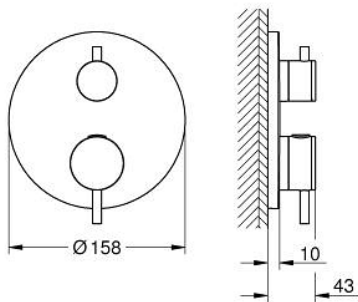

24 359 DA0 ATRIO THERMOSTATIC BATH TUB MIXER FOR 2 OUTLETS WITH INTEGRATED SHUT OFF/DIVERTER VALVE

PRODUCT DESCRIPTION

- Colour: warm sunset
- trim set for GROHE Rapido SmartBox (35 600/35 604)
- GROHE TurboStat - compact cartridge with wax thermoelement
- GROHE LongLife finish
- wall escutcheon with GROHE FastFixation (covered escutcheon- and shaft sealing, covered fixing)
- metal escutcheon, retroactively 6° adjustable
- printed hand shower and bath filler symbol
- GROHE SafeStop - safety button at 38°C
- GROHE SafeStop Plus - optional temperature limiter at 43°C or 46°C included
- GROHE AquaDimmer, integrated shut off/diverter valve
- metal handles
- without roughing-in set 35 600/35 604 (please order separately)
- flow performance: outlet B = 27 l/min, outlet C = 30 l/min

24 359 DA0 ATRIO THERMOSTATIC BATH TUB MIXER FOR 2 OUTLETS WITH INTEGRATED SHUT OFF/DIVERTER VALVE

SPARE PARTS, October 2021 – April 2024

- 1: Mounting plate (Spare part-nr. 49080000)
- 2: Temperature control handle (Spare part-nr. 49089DA0)
- 3: Escutcheon (Spare part-nr. 49247DA0)
- 4: Shut-off handle Aquadimmer (Spare part-nr. 49090DA0)
- 5: Aquadimmer (Spare part-nr. 49084000)
- 6: Thermostatic compact cartridge 3/4" (Spare part-nr. 49028000)
- 7: Non-return valve (Spare part-nr. 49085000)
- 8: Seal (Spare part-nr. 48360000)
- 9: GROHE TurboStat cartridge 3/4" (Spare part-nr. 49003000)*
- 10: Service stops (Spare part-nr. 1405300M)*
- 11: Socket Spanner (Spare part-nr. 49059000)*
- 12: Backflow protection combination (EN1717) (Spare part-nr. 14055000)*
- 13: Universal extension set 2-handle thermostats, 25 mm (Spare part-nr. 14058000)*