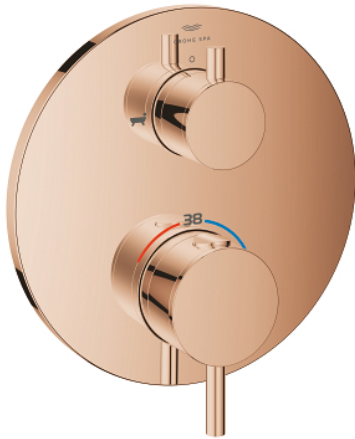

24 359 DA0 ATRIO THERMOSTATIC BATH TUB MIXER FOR 2 OUTLETS WITH INTEGRATED SHUT OFF/DIVERTER VALVE

PRODUCT DESCRIPTION

- Colour: warm sunset
- trim set for GROHE Rapido SmartBox (35 600/35 604)
- GROHE TurboStat - compact cartridge with wax thermoelement
- GROHE LongLife finish
- wall escutcheon with GROHE FastFixation (covered escutcheon- and shaft sealing, covered fixing)
- metal escutcheon, retroactively 6° adjustable
- printed hand shower and bath filler symbol
- GROHE SafeStop - safety button at 38°C
- GROHE SafeStop Plus - optional temperature limiter at 43°C or 46°C included
- GROHE AquaDimmer, integrated shut off/diverter valve
- metal handles
- without roughing-in set 35 600/35 604 (please order separately)
- flow performance: outlet B = 27 l/min, outlet C = 30 l/min

24 359 DA0 ATRIO THERMOSTATIC BATH TUB MIXER FOR 2 OUTLETS WITH INTEGRATED SHUT OFF/DIVERTER VALVE

SPARE PARTS, October 2021 – April 2024

- 1: Mounting plate (Spare part-nr. 49080000)
- 2: Temperature control handle (Spare part-nr. 49089DA0)
- 3: Escutcheon (Spare part-nr. 49247DA0)
- 4: Shut-off handle Aquadimmer (Spare part-nr. 49090DA0)
- 5: Aquadimmer (Spare part-nr. 49084000)
- 6: Thermostatic compact cartridge 3/4" (Spare part-nr. 49028000)
- 7: Non-return valve (Spare part-nr. 49085000)
- 8: Seal (Spare part-nr. 48360000)
- 9: GROHE TurboStat cartridge 3/4" (Spare part-nr. 49003000)*
- 10: Service stops (Spare part-nr. 1405300M)*
- 11: Socket Spanner (Spare part-nr. 49059000)*
- 12: Backflow protection combination (EN1717) (Spare part-nr. 14055000)*
- 13: Universal extension set 2-handle thermostats, 25 mm (Spare part-nr. 14058000)*