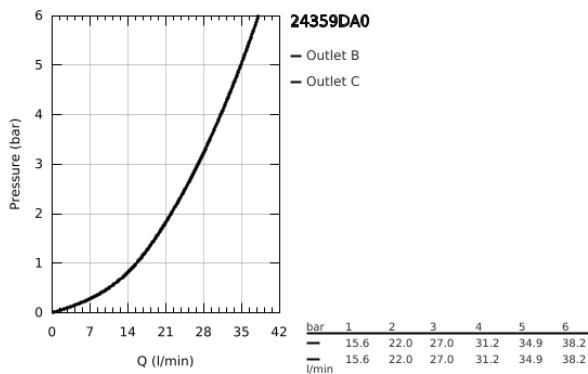

24 359 DA0 ATRIO THERMOSTATIC BATH TUB MIXER FOR 2 OUTLETS WITH INTEGRATED SHUT OFF/DIVERTER VALVE

PRODUCT DESCRIPTION

- Colour: warm sunset
- trim set for GROHE Rapido SmartBox (35 600/35 604)
- GROHE TurboStat - compact cartridge with wax thermoelement
- GROHE LongLife finish
- wall escutcheon with GROHE FastFixation (covered escutcheon- and shaft sealing, covered fixing)
- metal escutcheon, retroactively 6° adjustable
- printed hand shower and bath filler symbol
- GROHE SafeStop - safety button at 38°C
- GROHE SafeStop Plus - optional temperature limiter at 43°C or 46°C included
- GROHE AquaDimmer, integrated shut off/diverter valve
- metal handles
- without roughing-in set 35 600/35 604 (please order separately)
- flow performance: outlet B = 27 l/min, outlet C = 30 l/min

24 359 DA0 ATRIO THERMOSTATIC BATH TUB MIXER FOR 2 OUTLETS WITH INTEGRATED SHUT OFF/DIVERTER VALVE

SPARE PARTS, October 2021 – April 2024

- 1: Mounting plate (Spare part-nr. 49080000)
- 2: Temperature control handle (Spare part-nr. 49089DA0)
- 3: Escutcheon (Spare part-nr. 49247DA0)
- 4: Shut-off handle Aquadimmer (Spare part-nr. 49090DA0)
- 5: Aquadimmer (Spare part-nr. 49084000)
- 6: Thermostatic compact cartridge 3/4" (Spare part-nr. 49028000)
- 7: Non-return valve (Spare part-nr. 49085000)
- 8: Seal (Spare part-nr. 48360000)
- 9: GROHE TurboStat cartridge 3/4" (Spare part-nr. 49003000)*
- 10: Service stops (Spare part-nr. 1405300M)*
- 11: Socket Spanner (Spare part-nr. 49059000)*
- 12: Backflow protection combination (EN1717) (Spare part-nr. 14055000)*
- 13: Universal extension set 2-handle thermostats, 25 mm (Spare part-nr. 14058000)*