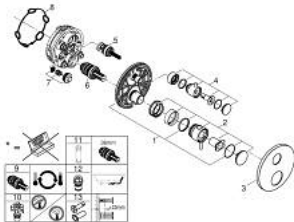

24 359 DA0 ATRIO THERMOSTATIC BATH TUB MIXER FOR 2 OUTLETS WITH INTEGRATED SHUT OFF/DIVERTER VALVE

PRODUCT DESCRIPTION

- Colour: warm sunset
- trim set for GROHE Rapido SmartBox (35 600/35 604)
- GROHE TurboStat - compact cartridge with wax thermoelement
- GROHE LongLife finish
- wall escutcheon with GROHE FastFixation (covered escutcheon- and shaft sealing, covered fixing)
- metal escutcheon, retroactively 6° adjustable
- printed hand shower and bath filler symbol
- GROHE SafeStop - safety button at 38°C
- GROHE SafeStop Plus - optional temperature limiter at 43°C or 46°C included
- GROHE AquaDimmer, integrated shut off/diverter valve
- metal handles
- without roughing-in set 35 600/35 604 (please order separately)
- flow performance: outlet B = 27 l/min, outlet C = 30 l/min

24 359 DA0 ATRIO THERMOSTATIC BATH TUB MIXER FOR 2 OUTLETS WITH INTEGRATED SHUT OFF/DIVERTER VALVE

SPARE PARTS, October 2021 – April 2024

- 1: Mounting plate (Spare part-nr. 49080000)
- 2: Temperature control handle (Spare part-nr. 49089DA0)
- 3: Escutcheon (Spare part-nr. 49247DA0)
- 4: Shut-off handle Aquadimmer (Spare part-nr. 49090DA0)
- 5: Aquadimmer (Spare part-nr. 49084000)
- 6: Thermostatic compact cartridge 3/4" (Spare part-nr. 49028000)
- 7: Non-return valve (Spare part-nr. 49085000)
- 8: Seal (Spare part-nr. 48360000)
- 9: GROHE TurboStat cartridge 3/4" (Spare part-nr. 49003000)*
- 10: Service stops (Spare part-nr. 1405300M)*
- 11: Socket Spanner (Spare part-nr. 49059000)*
- 12: Backflow protection combination (EN1717) (Spare part-nr. 14055000)*
- 13: Universal extension set 2-handle thermostats, 25 mm (Spare part-nr. 14058000)*