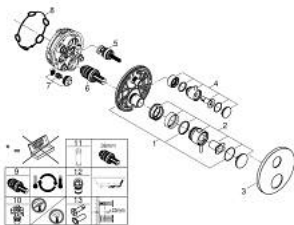

## 24 359 DC0 ATRIO THERMOSTATIC BATH TUB MIXER FOR 2 OUTLETS WITH INTEGRATED SHUT OFF/DIVERTER VALVE

### PRODUCT DESCRIPTION

- Colour: Supersteel
- trim set for GROHE Rapido SmartBox (35 600/35 604)
- GROHE TurboStat - compact cartridge with wax thermoelement
- GROHE LongLife finish
- wall escutcheon with GROHE FastFixation (covered escutcheon- and shaft sealing, covered fixing)
- metal escutcheon, retroactively 6° adjustable
- printed hand shower and bath filler symbol
- GROHE SafeStop - safety button at 38°C
- GROHE SafeStop Plus - optional temperature limiter at 43°C or 46°C included
- GROHE AquaDimmer, integrated shut off/diverter valve
- metal handles
- without roughing-in set 35 600/35 604 (please order separately)
- flow performance: outlet B = 27 l/min, outlet C = 30 l/min

### SPARE PARTS, October 2021 – April 2024

- 1: Mounting plate (Spare part-nr. 49080000)
- 2: Temperature control handle (Spare part-nr. 49089DC0)
- 3: Escutcheon (Spare part-nr. 49247DC0)
- 4: Shut-off handle Aquadimmer (Spare part-nr. 49090DC0)
- 5: Aquadimmer (Spare part-nr. 49084000)
- 6: Thermostatic compact cartridge 3/4" (Spare part-nr. 49028000)
- 7: Non-return valve (Spare part-nr. 49085000)
- 8: Seal (Spare part-nr. 48360000)
- 9: GROHE TurboStat cartridge 3/4" (Spare part-nr. 49003000)\*
- 10: Service stops (Spare part-nr. 1405300M)\*
- 11: Socket Spanner (Spare part-nr. 49059000)\*
- 12: Backflow protection combination (EN1717) (Spare part-nr. 14055000)\*
- 13: Universal extension set 2-handle thermostats, 25 mm (Spare part-nr. 14058000)\*