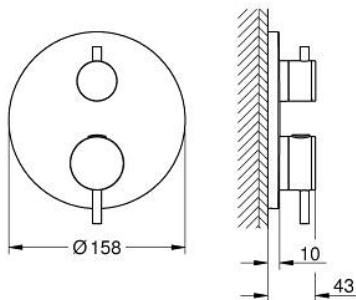

### PRODUCT DESCRIPTION

- Colour: Supersteel
- trim set for GROHE Rapido SmartBox (35 600/35 604)
- GROHE TurboStat - compact cartridge with wax thermoelement
- GROHE LongLife finish
- wall escutcheon with GROHE FastFixation (covered escutcheon- and shaft sealing, covered fixing)
- metal escutcheon, retroactively 6° adjustable
- printed hand shower and bath filler symbol
- GROHE SafeStop - safety button at 38°C
- GROHE SafeStop Plus - optional temperature limiter at 43°C or 46°C included
- GROHE AquaDimmer, integrated shut off/diverter valve
- metal handles
- without roughing-in set 35 600/35 604 (please order separately)
- flow performance: outlet B = 27 l/min, outlet C = 30 l/min

### SPARE PARTS, October 2021 – April 2024

- 1: Mounting plate (Spare part-nr. 49080000)
- 2: Temperature control handle (Spare part-nr. 49089DC0)
- 3: Escutcheon (Spare part-nr. 49247DC0)
- 4: Shut-off handle Aquadimmer (Spare part-nr. 49090DC0)
- 5: Aquadimmer (Spare part-nr. 49084000)
- 6: Thermostatic compact cartridge 3/4" (Spare part-nr. 49028000)
- 7: Non-return valve (Spare part-nr. 49085000)
- 8: Seal (Spare part-nr. 48360000)
- 9: GROHE TurboStat cartridge 3/4" (Spare part-nr. 49003000)\*
- 10: Service stops (Spare part-nr. 1405300M)\*
- 11: Socket Spanner (Spare part-nr. 49059000)\*
- 12: Backflow protection combination (EN1717) (Spare part-nr. 14055000)\*
- 13: Universal extension set 2-handle thermostats, 25 mm (Spare part-nr. 14058000)\*