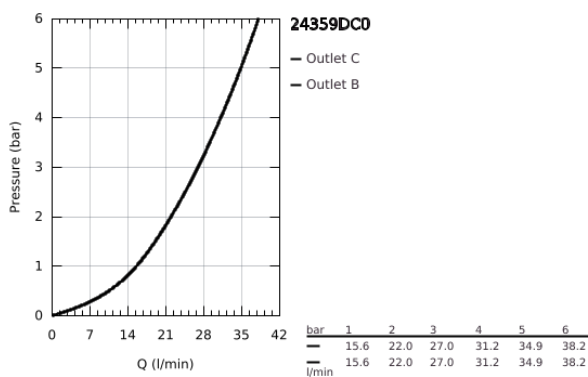

## 24 359 DC0 ATRIO THERMOSTATIC BATH TUB MIXER FOR 2 OUTLETS WITH INTEGRATED SHUT OFF/DIVERTER VALVE

### PRODUCT DESCRIPTION

- Colour: Supersteel
- trim set for GROHE Rapido SmartBox (35 600/35 604)
- GROHE TurboStat - compact cartridge with wax thermoelement
- GROHE LongLife finish
- wall escutcheon with GROHE FastFixation (covered escutcheon- and shaft sealing, covered fixing)
- metal escutcheon, retroactively 6° adjustable
- printed hand shower and bath filler symbol
- GROHE SafeStop - safety button at 38°C
- GROHE SafeStop Plus - optional temperature limiter at 43°C or 46°C included
- GROHE AquaDimmer, integrated shut off/diverter valve
- metal handles
- without roughing-in set 35 600/35 604 (please order separately)
- flow performance: outlet B = 27 l/min, outlet C = 30 l/min