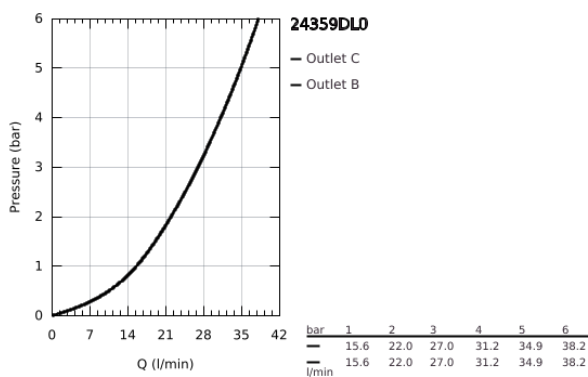

## 24 359 DL0 ATRIO THERMOSTATIC BATH TUB MIXER FOR 2 OUTLETS WITH INTEGRATED SHUT OFF/DIVERTER VALVE

### PRODUCT DESCRIPTION

- Colour: brushed warm sunset
- trim set for GROHE Rapido SmartBox (35 600/35 604)
- GROHE TurboStat - compact cartridge with wax thermoelement
- GROHE LongLife finish
- wall escutcheon with GROHE FastFixation (covered escutcheon- and shaft sealing, covered fixing)
- metal escutcheon, retroactively 6° adjustable
- printed hand shower and bath filler symbol
- GROHE SafeStop - safety button at 38°C
- GROHE SafeStop Plus - optional temperature limiter at 43°C or 46°C included
- GROHE AquaDimmer, integrated shut off/diverter valve
- metal handles
- without roughing-in set 35 600/35 604 (please order separately)
- flow performance: outlet B = 27 l/min, outlet C = 30 l/min