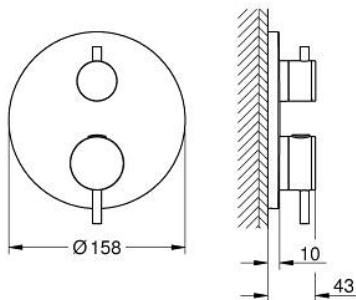

## 24 359 DL0 ATRIO THERMOSTATIC BATH TUB MIXER FOR 2 OUTLETS WITH INTEGRATED SHUT OFF/DIVERTER VALVE

### PRODUCT DESCRIPTION

- Colour: brushed warm sunset
- trim set for GROHE Rapido SmartBox (35 600/35 604)
- GROHE TurboStat - compact cartridge with wax thermoelement
- GROHE LongLife finish
- wall escutcheon with GROHE FastFixation (covered escutcheon- and shaft sealing, covered fixing)
- metal escutcheon, retroactively 6° adjustable
- printed hand shower and bath filler symbol
- GROHE SafeStop - safety button at 38°C
- GROHE SafeStop Plus - optional temperature limiter at 43°C or 46°C included
- GROHE AquaDimmer, integrated shut off/diverter valve
- metal handles
- without roughing-in set 35 600/35 604 (please order separately)
- flow performance: outlet B = 27 l/min, outlet C = 30 l/min