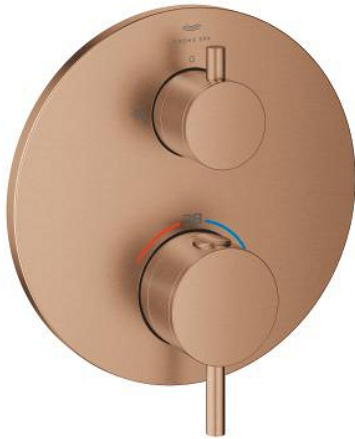

## 24 359 DL0 ATRIO THERMOSTATIC BATH TUB MIXER FOR 2 OUTLETS WITH INTEGRATED SHUT OFF/DIVERTER VALVE

### PRODUCT DESCRIPTION

- Colour: brushed warm sunset
- trim set for GROHE Rapido SmartBox (35 600/35 604)
- GROHE TurboStat - compact cartridge with wax thermoelement
- GROHE LongLife finish
- wall escutcheon with GROHE FastFixation (covered escutcheon- and shaft sealing, covered fixing)
- metal escutcheon, retroactively 6° adjustable
- printed hand shower and bath filler symbol
- GROHE SafeStop - safety button at 38°C
- GROHE SafeStop Plus - optional temperature limiter at 43°C or 46°C included
- GROHE AquaDimmer, integrated shut off/diverter valve
- metal handles
- without roughing-in set 35 600/35 604 (please order separately)
- flow performance: outlet B = 27 l/min, outlet C = 30 l/min

### SPARE PARTS, November 2022 – April 2024

- 1: Mounting plate (Spare part-nr. 49080000)
- 2: Temperature control handle (Spare part-nr. 49089DL0)
- 3: Escutcheon (Spare part-nr. 49247DL0)
- 4: Shut-off handle Aquadimmer (Spare part-nr. 49090DL0)
- 5: Aquadimmer (Spare part-nr. 49084000)
- 6: Thermostatic compact cartridge 3/4" (Spare part-nr. 49028000)
- 7: Non-return valve (Spare part-nr. 49085000)
- 8: Seal (Spare part-nr. 48360000)
- 9: GROHE TurboStat cartridge 3/4" (Spare part-nr. 49003000)\*
- 10: Service stops (Spare part-nr. 1405300M)\*
- 11: Socket Spanner (Spare part-nr. 49059000)\*
- 12: Backflow protection combination (EN1717) (Spare part-nr. 14055000)\*
- 13: Universal extension set 2-handle thermostats, 25 mm (Spare part-nr. 14058000)\*