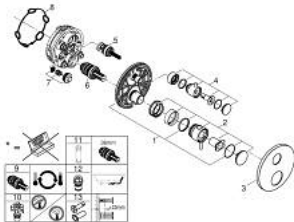

## 24 359 DL0 ATRIO THERMOSTATIC BATH TUB MIXER FOR 2 OUTLETS WITH INTEGRATED SHUT OFF/DIVERTER VALVE

### PRODUCT DESCRIPTION

- Colour: brushed warm sunset
- trim set for GROHE Rapido SmartBox (35 600/35 604)
- GROHE TurboStat - compact cartridge with wax thermoelement
- GROHE LongLife finish
- wall escutcheon with GROHE FastFixation (covered escutcheon- and shaft sealing, covered fixing)
- metal escutcheon, retroactively 6° adjustable
- printed hand shower and bath filler symbol
- GROHE SafeStop - safety button at 38°C
- GROHE SafeStop Plus - optional temperature limiter at 43°C or 46°C included
- GROHE AquaDimmer, integrated shut off/diverter valve
- metal handles
- without roughing-in set 35 600/35 604 (please order separately)
- flow performance: outlet B = 27 l/min, outlet C = 30 l/min

### SPARE PARTS, November 2022 – April 2024

- 1: Mounting plate (Spare part-nr. 49080000)
- 2: Temperature control handle (Spare part-nr. 49089DL0)
- 3: Escutcheon (Spare part-nr. 49247DL0)
- 4: Shut-off handle Aquadimmer (Spare part-nr. 49090DL0)
- 5: Aquadimmer (Spare part-nr. 49084000)
- 6: Thermostatic compact cartridge 3/4" (Spare part-nr. 49028000)
- 7: Non-return valve (Spare part-nr. 49085000)
- 8: Seal (Spare part-nr. 48360000)
- 9: GROHE TurboStat cartridge 3/4" (Spare part-nr. 49003000)\*
- 10: Service stops (Spare part-nr. 1405300M)\*
- 11: Socket Spanner (Spare part-nr. 49059000)\*
- 12: Backflow protection combination (EN1717) (Spare part-nr. 14055000)\*
- 13: Universal extension set 2-handle thermostats, 25 mm (Spare part-nr. 14058000)\*