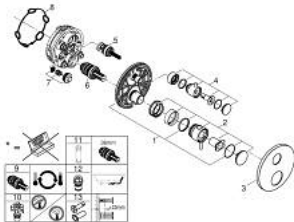

24 359 GL0 ATRIO THERMOSTATIC BATH TUB MIXER FOR 2 OUTLETS WITH INTEGRATED SHUT OFF/DIVERTER VALVE

PRODUCT DESCRIPTION

- Colour: cool sunrise
- trim set for GROHE Rapido SmartBox (35 600/35 604)
- GROHE TurboStat - compact cartridge with wax thermoelement
- GROHE LongLife finish
- wall escutcheon with GROHE FastFixation (covered escutcheon- and shaft sealing, covered fixing)
- metal escutcheon, retroactively 6° adjustable
- printed hand shower and bath filler symbol
- GROHE SafeStop - safety button at 38°C
- GROHE SafeStop Plus - optional temperature limiter at 43°C or 46°C included
- GROHE AquaDimmer, integrated shut off/diverter valve
- metal handles
- without roughing-in set 35 600/35 604 (please order separately)
- flow performance: outlet B = 27 l/min, outlet C = 30 l/min

24 359 GL0 ATRIO THERMOSTATIC BATH TUB MIXER FOR 2 OUTLETS WITH INTEGRATED SHUT OFF/DIVERTER VALVE

SPARE PARTS, October 2021 – April 2024

- 1: Mounting plate (Spare part-nr. 49080000)
- 2: Temperature control handle (Spare part-nr. 49089GL0)
- 3: Escutcheon (Spare part-nr. 49247GL0)
- 4: Shut-off handle Aquadimmer (Spare part-nr. 49090GL0)
- 5: Aquadimmer (Spare part-nr. 49084000)
- 6: Thermostatic compact cartridge 3/4" (Spare part-nr. 49028000)
- 7: Non-return valve (Spare part-nr. 49085000)
- 8: Seal (Spare part-nr. 48360000)
- 9: GROHE TurboStat cartridge 3/4" (Spare part-nr. 49003000)*
- 10: Service stops (Spare part-nr. 1405300M)*
- 11: Socket Spanner (Spare part-nr. 49059000)*
- 12: Backflow protection combination (EN1717) (Spare part-nr. 14055000)*
- 13: Universal extension set 2-handle thermostats, 25 mm (Spare part-nr. 14058000)*