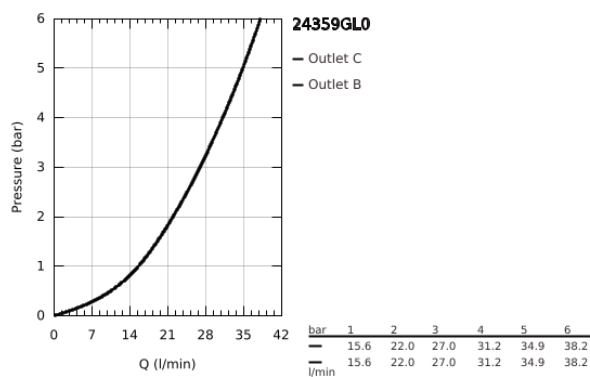

24 359 GL0 ATRIO THERMOSTATIC BATH TUB MIXER FOR 2 OUTLETS WITH INTEGRATED SHUT OFF/DIVERTER VALVE

PRODUCT DESCRIPTION

- Colour: cool sunrise
- trim set for GROHE Rapido SmartBox (35 600/35 604)
- GROHE TurboStat - compact cartridge with wax thermoelement
- GROHE LongLife finish
- wall escutcheon with GROHE FastFixation (covered escutcheon- and shaft sealing, covered fixing)
- metal escutcheon, retroactively 6° adjustable
- printed hand shower and bath filler symbol
- GROHE SafeStop - safety button at 38°C
- GROHE SafeStop Plus - optional temperature limiter at 43°C or 46°C included
- GROHE AquaDimmer, integrated shut off/diverter valve
- metal handles
- without roughing-in set 35 600/35 604 (please order separately)
- flow performance: outlet B = 27 l/min, outlet C = 30 l/min

24 359 GL0 ATRIO THERMOSTATIC BATH TUB MIXER FOR 2 OUTLETS WITH INTEGRATED SHUT OFF/DIVERTER VALVE

SPARE PARTS, October 2021 – April 2024

- 1: Mounting plate (Spare part-nr. 49080000)
- 2: Temperature control handle (Spare part-nr. 49089GL0)
- 3: Escutcheon (Spare part-nr. 49247GL0)
- 4: Shut-off handle Aquadimmer (Spare part-nr. 49090GL0)
- 5: Aquadimmer (Spare part-nr. 49084000)
- 6: Thermostatic compact cartridge 3/4" (Spare part-nr. 49028000)
- 7: Non-return valve (Spare part-nr. 49085000)
- 8: Seal (Spare part-nr. 48360000)
- 9: GROHE TurboStat cartridge 3/4" (Spare part-nr. 49003000)*
- 10: Service stops (Spare part-nr. 1405300M)*
- 11: Socket Spanner (Spare part-nr. 49059000)*
- 12: Backflow protection combination (EN1717) (Spare part-nr. 14055000)*
- 13: Universal extension set 2-handle thermostats, 25 mm (Spare part-nr. 14058000)*