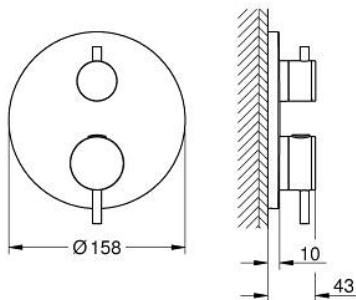

24 359 GL0 ATRIO THERMOSTATIC BATH TUB MIXER FOR 2 OUTLETS WITH INTEGRATED SHUT OFF/DIVERTER VALVE

PRODUCT DESCRIPTION

- Colour: cool sunrise
- trim set for GROHE Rapido SmartBox (35 600/35 604)
- GROHE TurboStat - compact cartridge with wax thermoelement
- GROHE LongLife finish
- wall escutcheon with GROHE FastFixation (covered escutcheon- and shaft sealing, covered fixing)
- metal escutcheon, retroactively 6° adjustable
- printed hand shower and bath filler symbol
- GROHE SafeStop - safety button at 38°C
- GROHE SafeStop Plus - optional temperature limiter at 43°C or 46°C included
- GROHE AquaDimmer, integrated shut off/diverter valve
- metal handles
- without roughing-in set 35 600/35 604 (please order separately)
- flow performance: outlet B = 27 l/min, outlet C = 30 l/min

24 359 GL0 ATRIO THERMOSTATIC BATH TUB MIXER FOR 2 OUTLETS WITH INTEGRATED SHUT OFF/DIVERTER VALVE

SPARE PARTS, October 2021 – April 2024

- 1: Mounting plate (Spare part-nr. 49080000)
- 2: Temperature control handle (Spare part-nr. 49089GL0)
- 3: Escutcheon (Spare part-nr. 49247GL0)
- 4: Shut-off handle Aquadimmer (Spare part-nr. 49090GL0)
- 5: Aquadimmer (Spare part-nr. 49084000)
- 6: Thermostatic compact cartridge 3/4" (Spare part-nr. 49028000)
- 7: Non-return valve (Spare part-nr. 49085000)
- 8: Seal (Spare part-nr. 48360000)
- 9: GROHE TurboStat cartridge 3/4" (Spare part-nr. 49003000)*
- 10: Service stops (Spare part-nr. 1405300M)*
- 11: Socket Spanner (Spare part-nr. 49059000)*
- 12: Backflow protection combination (EN1717) (Spare part-nr. 14055000)*
- 13: Universal extension set 2-handle thermostats, 25 mm (Spare part-nr. 14058000)*