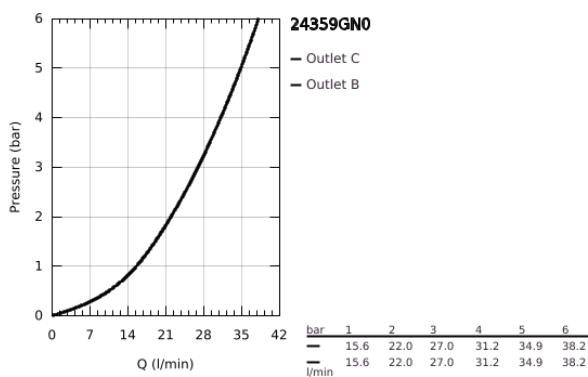

## 24 359 GN0 ATRIO THERMOSTATIC BATH TUB MIXER FOR 2 OUTLETS WITH INTEGRATED SHUT OFF/DIVERTER VALVE

### PRODUCT DESCRIPTION

- Colour: brushed cool sunrise
- trim set for GROHE Rapido SmartBox (35 600/35 604)
- GROHE TurboStat - compact cartridge with wax thermoelement
- GROHE LongLife finish
- wall escutcheon with GROHE FastFixation (covered escutcheon- and shaft sealing, covered fixing)
- metal escutcheon, retroactively 6° adjustable
- printed hand shower and bath filler symbol
- GROHE SafeStop - safety button at 38°C
- GROHE SafeStop Plus - optional temperature limiter at 43°C or 46°C included
- GROHE AquaDimmer, integrated shut off/diverter valve
- metal handles
- without roughing-in set 35 600/35 604 (please order separately)
- flow performance: outlet B = 27 l/min, outlet C = 30 l/min