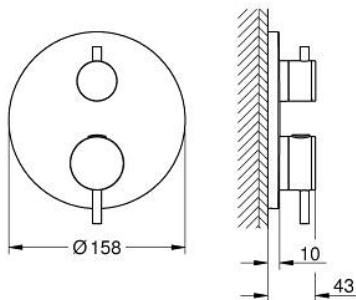

### PRODUCT DESCRIPTION

- Colour: brushed cool sunrise
- trim set for GROHE Rapido SmartBox (35 600/35 604)
- GROHE TurboStat - compact cartridge with wax thermoelement
- GROHE LongLife finish
- wall escutcheon with GROHE FastFixation (covered escutcheon- and shaft sealing, covered fixing)
- metal escutcheon, retroactively 6° adjustable
- printed hand shower and bath filler symbol
- GROHE SafeStop - safety button at 38°C
- GROHE SafeStop Plus - optional temperature limiter at 43°C or 46°C included
- GROHE AquaDimmer, integrated shut off/diverter valve
- metal handles
- without roughing-in set 35 600/35 604 (please order separately)
- flow performance: outlet B = 27 l/min, outlet C = 30 l/min