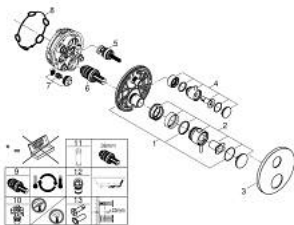

## 24 359 GN0 ATRIO THERMOSTATIC BATH TUB MIXER FOR 2 OUTLETS WITH INTEGRATED SHUT OFF/DIVERTER VALVE

### PRODUCT DESCRIPTION

- Colour: brushed cool sunrise
- trim set for GROHE Rapido SmartBox (35 600/35 604)
- GROHE TurboStat - compact cartridge with wax thermoelement
- GROHE LongLife finish
- wall escutcheon with GROHE FastFixation (covered escutcheon- and shaft sealing, covered fixing)
- metal escutcheon, retroactively 6° adjustable
- printed hand shower and bath filler symbol
- GROHE SafeStop - safety button at 38°C
- GROHE SafeStop Plus - optional temperature limiter at 43°C or 46°C included
- GROHE AquaDimmer, integrated shut off/diverter valve
- metal handles
- without roughing-in set 35 600/35 604 (please order separately)
- flow performance: outlet B = 27 l/min, outlet C = 30 l/min

### SPARE PARTS, November 2022 – April 2024

- 1: Mounting plate (Spare part-nr. 49080000)
- 2: Temperature control handle (Spare part-nr. 49089GN0)
- 3: Escutcheon (Spare part-nr. 49247GN0)
- 4: Shut-off handle Aquadimmer (Spare part-nr. 49090GN0)
- 5: Aquadimmer (Spare part-nr. 49084000)
- 6: Thermostatic compact cartridge 3/4" (Spare part-nr. 49028000)
- 7: Non-return valve (Spare part-nr. 49085000)
- 8: Seal (Spare part-nr. 48360000)
- 9: GROHE TurboStat cartridge 3/4" (Spare part-nr. 49003000)\*
- 10: Service stops (Spare part-nr. 1405300M)\*
- 11: Socket Spanner (Spare part-nr. 49059000)\*
- 12: Backflow protection combination (EN1717) (Spare part-nr. 14055000)\*
- 13: Universal extension set 2-handle thermostats, 25 mm (Spare part-nr. 14058000)\*