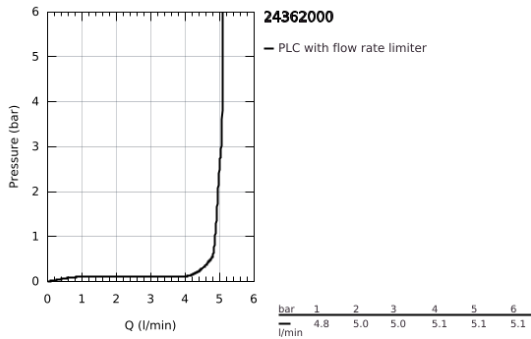

24 362 000 **ATRIO SINGLE-LEVER BASIN MIXER 1/2"**  
**L-SIZE**

**PRODUCT DESCRIPTION**

- Colour: chrome
- single hole installation
- GROHE SilkMove 28 mm ceramic cartridge
- with temperature limiter
- GROHE LongLife finish
- GROHE EcoJoy - less water, perfect flow
- maximum flow rate (at 3 bar): 5 l/min
- swivel tubular C-spout with mousseur
- stop limiter
- adjustable swivel area 0° / 150° / 360°
- Push-open waste set 1 1/4"
- flexible connection hoses

24 362 000 **ATRIO SINGLE-LEVER BASIN MIXER 1/2"**  
**L-SIZE**

**SPARE PARTS**, October 2021 – now

- 1: Safety ring (Spare part-nr. 4826600M)
- 2: Flow straightener (Spare part-nr. 48408000)
- 3: Sealing washer (Spare part-nr. 0128500M)
- 4: Fitting ring (Spare part-nr. 07419000)
- 5: Cartridge (Spare part-nr. 46963000)
- 6: Shank fastening assembly (Spare part-nr. 48384000)
- 7: Waste set with push-open plug (Spare part-nr. 65807000)