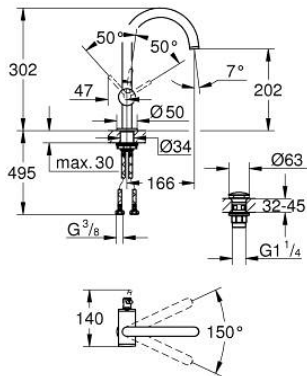

24 362 000 **ATRIO SINGLE-LEVER BASIN MIXER 1/2"**  
**L-SIZE**

**PRODUCT DESCRIPTION**

- Colour: chrome
- single hole installation
- GROHE SilkMove 28 mm ceramic cartridge
- with temperature limiter
- GROHE LongLife finish
- GROHE EcoJoy - less water, perfect flow
- maximum flow rate (at 3 bar): 5 l/min
- swivel tubular C-spout with mousseur
- stop limiter
- adjustable swivel area 0° / 150° / 360°
- Push-open waste set 1 1/4"
- flexible connection hoses

24 362 000 **ATRIO SINGLE-LEVER BASIN MIXER 1/2"**  
**L-SIZE**

**SPARE PARTS**, October 2021 – now

- 1: Safety ring (Spare part-nr. 4826600M)
- 2: Flow straightener (Spare part-nr. 48408000)
- 3: Sealing washer (Spare part-nr. 0128500M)
- 4: Fitting ring (Spare part-nr. 07419000)
- 5: Cartridge (Spare part-nr. 46963000)
- 6: Shank fastening assembly (Spare part-nr. 48384000)
- 7: Waste set with push-open plug (Spare part-nr. 65807000)