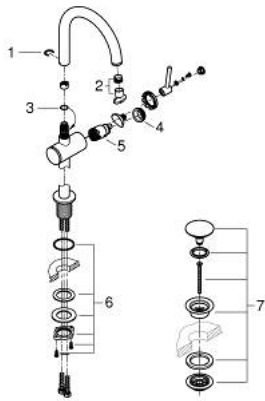

24 362 000 **ATRIO SINGLE-LEVER BASIN MIXER 1/2"**  
**L-SIZE**

**PRODUCT DESCRIPTION**

- Colour: chrome
- single hole installation
- GROHE SilkMove 28 mm ceramic cartridge
- with temperature limiter
- GROHE LongLife finish
- GROHE EcoJoy - less water, perfect flow
- maximum flow rate (at 3 bar): 5 l/min
- swivel tubular C-spout with mousseur
- stop limiter
- adjustable swivel area 0° / 150° / 360°
- Push-open waste set 1 1/4"
- flexible connection hoses

24 362 000 **ATRIO SINGLE-LEVER BASIN MIXER 1/2"**  
**L-SIZE**

**SPARE PARTS**, October 2021 – now

- 1: Safety ring (Spare part-nr. 4826600M)
- 2: Flow straightener (Spare part-nr. 48408000)
- 3: Sealing washer (Spare part-nr. 0128500M)
- 4: Fitting ring (Spare part-nr. 07419000)
- 5: Cartridge (Spare part-nr. 46963000)
- 6: Shank fastening assembly (Spare part-nr. 48384000)
- 7: Waste set with push-open plug (Spare part-nr. 65807000)