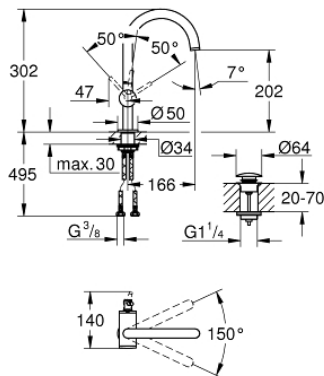

24 362 AL0 **ATRIO SINGLE-LEVER BASIN MIXER 1/2"**
L-SIZE

PRODUCT DESCRIPTION

- Colour: brushed hard graphite
- single hole installation
- GROHE SilkMove 28 mm ceramic cartridge
- with temperature limiter
- GROHE LongLife finish
- GROHE EcoJoy - less water, perfect flow
- maximum flow rate (at 3 bar): 5 l/min
- swivel tubular C-spout with mousseur
- stop limiter
- adjustable swivel area 0° / 150° / 360°
- Push-open waste set 1 1/4"
- flexible connection hoses

24 362 AL0 ATRIO SINGLE-LEVER BASIN MIXER 1/2" L-SIZE

SPARE PARTS, October 2021 – now

- 1: Safety ring (Spare part-nr. 4826600M)
- 2: Flow straightener (Spare part-nr. 48408000)
- 3: Sealing washer (Spare part-nr. 0128500M)
- 4: Fitting ring (Spare part-nr. 07419000)
- 5: Cartridge (Spare part-nr. 46963000)
- 6: Shank fastening assembly (Spare part-nr. 48384000)
- 7: Waste set with push-open plug (Spare part-nr. 65807AL0)