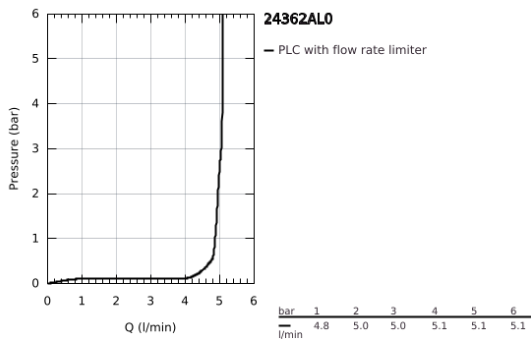

24 362 AL0 **ATRIO SINGLE-LEVER BASIN MIXER 1/2"**
L-SIZE

PRODUCT DESCRIPTION

- Colour: brushed hard graphite
- single hole installation
- GROHE SilkMove 28 mm ceramic cartridge
- with temperature limiter
- GROHE LongLife finish
- GROHE EcoJoy - less water, perfect flow
- maximum flow rate (at 3 bar): 5 l/min
- swivel tubular C-spout with mousseur
- stop limiter
- adjustable swivel area 0° / 150° / 360°
- Push-open waste set 1 1/4"
- flexible connection hoses

24 362 AL0 ATRIO SINGLE-LEVER BASIN MIXER 1/2" L-SIZE

SPARE PARTS, October 2021 – now

- 1: Safety ring (Spare part-nr. 4826600M)
- 2: Flow straightener (Spare part-nr. 48408000)
- 3: Sealing washer (Spare part-nr. 0128500M)
- 4: Fitting ring (Spare part-nr. 07419000)
- 5: Cartridge (Spare part-nr. 46963000)
- 6: Shank fastening assembly (Spare part-nr. 48384000)
- 7: Waste set with push-open plug (Spare part-nr. 65807AL0)