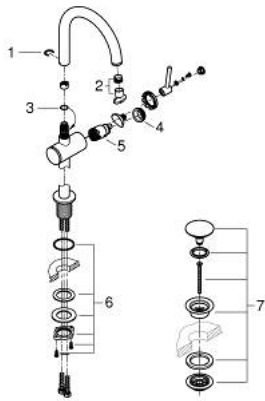

24 362 AL0 **ATRIO SINGLE-LEVER BASIN MIXER 1/2"**
L-SIZE

PRODUCT DESCRIPTION

- Colour: brushed hard graphite
- single hole installation
- GROHE SilkMove 28 mm ceramic cartridge
- with temperature limiter
- GROHE LongLife finish
- GROHE EcoJoy - less water, perfect flow
- maximum flow rate (at 3 bar): 5 l/min
- swivel tubular C-spout with mousseur
- stop limiter
- adjustable swivel area 0° / 150° / 360°
- Push-open waste set 1 1/4"
- flexible connection hoses

24 362 AL0 ATRIO SINGLE-LEVER BASIN MIXER 1/2" L-SIZE

SPARE PARTS, October 2021 – now

- 1: Safety ring (Spare part-nr. 4826600M)
- 2: Flow straightener (Spare part-nr. 48408000)
- 3: Sealing washer (Spare part-nr. 0128500M)
- 4: Fitting ring (Spare part-nr. 07419000)
- 5: Cartridge (Spare part-nr. 46963000)
- 6: Shank fastening assembly (Spare part-nr. 48384000)
- 7: Waste set with push-open plug (Spare part-nr. 65807AL0)