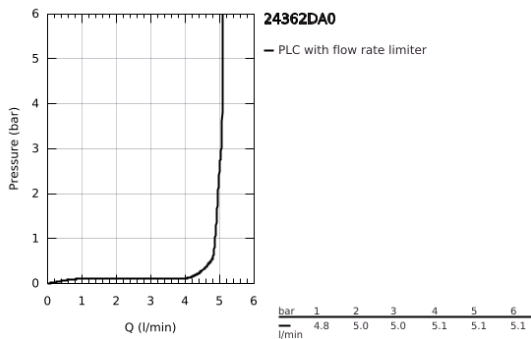

24 362 DA0 **ATRIO SINGLE-LEVER BASIN MIXER 1/2"**
L-SIZE

PRODUCT DESCRIPTION

- Colour: warm sunset
- single hole installation
- GROHE SilkMove 28 mm ceramic cartridge
- with temperature limiter
- GROHE LongLife finish
- GROHE EcoJoy - less water, perfect flow
- maximum flow rate (at 3 bar): 5 l/min
- swivel tubular C-spout with mousseur
- stop limiter
- adjustable swivel area 0° / 150° / 360°
- Push-open waste set 1 1/4"
- flexible connection hoses

24 362 DA0 ATRIO SINGLE-LEVER BASIN MIXER 1/2" L-SIZE

SPARE PARTS, October 2021 – now

- 1: Safety ring (Spare part-nr. 4826600M)
- 2: Flow straightener (Spare part-nr. 48408000)
- 3: Sealing washer (Spare part-nr. 0128500M)
- 4: Fitting ring (Spare part-nr. 07419000)
- 5: Cartridge (Spare part-nr. 46963000)
- 6: Shank fastening assembly (Spare part-nr. 48384000)
- 7: Waste set with push-open plug (Spare part-nr. 65807DA0)