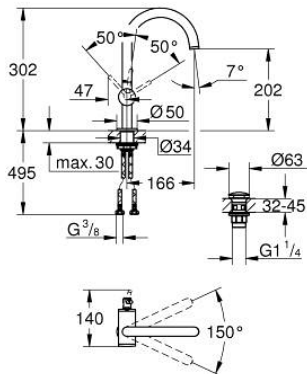

24 362 DA0 **ATRIO SINGLE-LEVER BASIN MIXER 1/2"**
L-SIZE

PRODUCT DESCRIPTION

- Colour: warm sunset
- single hole installation
- GROHE SilkMove 28 mm ceramic cartridge
- with temperature limiter
- GROHE LongLife finish
- GROHE EcoJoy - less water, perfect flow
- maximum flow rate (at 3 bar): 5 l/min
- swivel tubular C-spout with mousseur
- stop limiter
- adjustable swivel area 0° / 150° / 360°
- Push-open waste set 1 1/4"
- flexible connection hoses

24 362 DA0 ATRIO SINGLE-LEVER BASIN MIXER 1/2" L-SIZE

SPARE PARTS, October 2021 – now

- 1: Safety ring (Spare part-nr. 4826600M)
- 2: Flow straightener (Spare part-nr. 48408000)
- 3: Sealing washer (Spare part-nr. 0128500M)
- 4: Fitting ring (Spare part-nr. 07419000)
- 5: Cartridge (Spare part-nr. 46963000)
- 6: Shank fastening assembly (Spare part-nr. 48384000)
- 7: Waste set with push-open plug (Spare part-nr. 65807DA0)