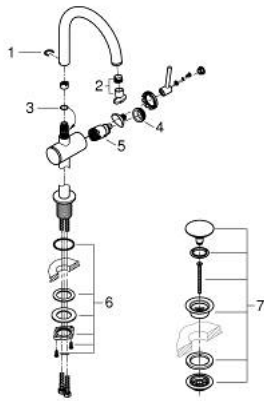

24 362 DC0 **ATRIO SINGLE-LEVER BASIN MIXER 1/2"**
L-SIZE

PRODUCT DESCRIPTION

- Colour: Supersteel
- single hole installation
- GROHE SilkMove 28 mm ceramic cartridge
- with temperature limiter
- GROHE LongLife finish
- GROHE EcoJoy - less water, perfect flow
- maximum flow rate (at 3 bar): 5 l/min
- swivel tubular C-spout with mousseur
- stop limiter
- adjustable swivel area 0° / 150° / 360°
- Push-open waste set 1 1/4"
- flexible connection hoses

24 362 DC0 ATRIO SINGLE-LEVER BASIN MIXER 1/2" L-SIZE

SPARE PARTS, October 2021 – now

- 1: Safety ring (Spare part-nr. 4826600M)
- 2: Flow straightener (Spare part-nr. 48408000)
- 3: Sealing washer (Spare part-nr. 0128500M)
- 4: Fitting ring (Spare part-nr. 07419000)
- 5: Cartridge (Spare part-nr. 46963000)
- 6: Shank fastening assembly (Spare part-nr. 48384000)
- 7: Waste set with push-open plug (Spare part-nr. 65807DC0)