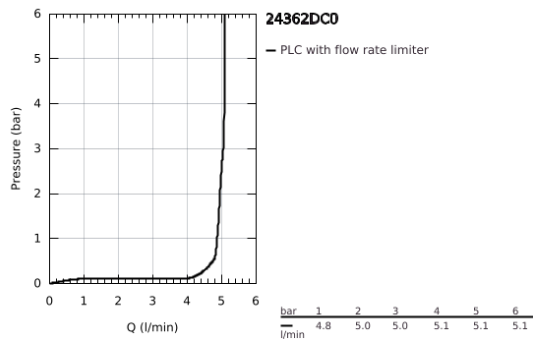

24 362 DC0 **ATRIO SINGLE-LEVER BASIN MIXER 1/2"**
L-SIZE

PRODUCT DESCRIPTION

- Colour: Supersteel
- single hole installation
- GROHE SilkMove 28 mm ceramic cartridge
- with temperature limiter
- GROHE LongLife finish
- GROHE EcoJoy - less water, perfect flow
- maximum flow rate (at 3 bar): 5 l/min
- swivel tubular C-spout with mousseur
- stop limiter
- adjustable swivel area 0° / 150° / 360°
- Push-open waste set 1 1/4"
- flexible connection hoses

24 362 DC0 ATRIO SINGLE-LEVER BASIN MIXER 1/2" L-SIZE

SPARE PARTS, October 2021 – now

- 1: Safety ring (Spare part-nr. 4826600M)
- 2: Flow straightener (Spare part-nr. 48408000)
- 3: Sealing washer (Spare part-nr. 0128500M)
- 4: Fitting ring (Spare part-nr. 07419000)
- 5: Cartridge (Spare part-nr. 46963000)
- 6: Shank fastening assembly (Spare part-nr. 48384000)
- 7: Waste set with push-open plug (Spare part-nr. 65807DC0)