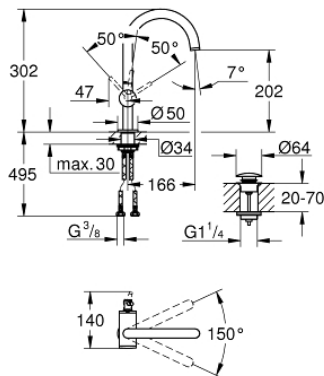

24 362 DC0 **ATRIO SINGLE-LEVER BASIN MIXER 1/2"**
L-SIZE

PRODUCT DESCRIPTION

- Colour: Supersteel
- single hole installation
- GROHE SilkMove 28 mm ceramic cartridge
- with temperature limiter
- GROHE LongLife finish
- GROHE EcoJoy - less water, perfect flow
- maximum flow rate (at 3 bar): 5 l/min
- swivel tubular C-spout with mousseur
- stop limiter
- adjustable swivel area 0° / 150° / 360°
- Push-open waste set 1 1/4"
- flexible connection hoses

24 362 DC0 ATRIO SINGLE-LEVER BASIN MIXER 1/2" L-SIZE

SPARE PARTS, October 2021 – now

- 1: Safety ring (Spare part-nr. 4826600M)
- 2: Flow straightener (Spare part-nr. 48408000)
- 3: Sealing washer (Spare part-nr. 0128500M)
- 4: Fitting ring (Spare part-nr. 07419000)
- 5: Cartridge (Spare part-nr. 46963000)
- 6: Shank fastening assembly (Spare part-nr. 48384000)
- 7: Waste set with push-open plug (Spare part-nr. 65807DC0)