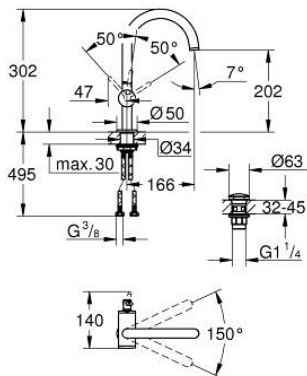

24 362 DL0 **ATRIO SINGLE-LEVER BASIN MIXER 1/2"**  
**L-SIZE**

**PRODUCT DESCRIPTION**

- Colour: brushed warm sunset
- single hole installation
- GROHE SilkMove 28 mm ceramic cartridge
- with temperature limiter
- GROHE LongLife finish
- GROHE EcoJoy - less water, perfect flow
- maximum flow rate (at 3 bar): 5 l/min
- swivel tubular C-spout with mousseur
- stop limiter
- adjustable swivel area 0° / 150° / 360°
- Push-open waste set 1 1/4"
- flexible connection hoses

## 24 362 DL0 ATRIO SINGLE-LEVER BASIN MIXER 1/2" L-SIZE

### SPARE PARTS, November 2022 – now

- 1: Safety ring (Spare part-nr. 4826600M)
- 2: Flow straightener (Spare part-nr. 48408000)
- 3: Sealing washer (Spare part-nr. 0128500M)
- 4: Fitting ring (Spare part-nr. 07419000)
- 5: Cartridge (Spare part-nr. 46963000)
- 6: Shank fastening assembly (Spare part-nr. 48384000)
- 7: Waste set with push-open plug (Spare part-nr. 65807DL0)