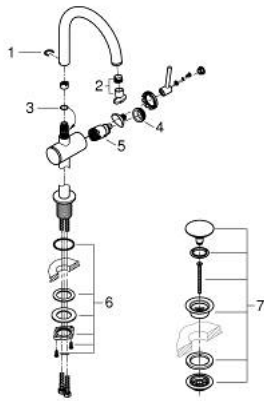

24 362 DL0 **ATRIO SINGLE-LEVER BASIN MIXER 1/2"**  
**L-SIZE**

**PRODUCT DESCRIPTION**

- Colour: brushed warm sunset
- single hole installation
- GROHE SilkMove 28 mm ceramic cartridge
- with temperature limiter
- GROHE LongLife finish
- GROHE EcoJoy - less water, perfect flow
- maximum flow rate (at 3 bar): 5 l/min
- swivel tubular C-spout with mousseur
- stop limiter
- adjustable swivel area 0° / 150° / 360°
- Push-open waste set 1 1/4"
- flexible connection hoses

## 24 362 DL0 ATRIO SINGLE-LEVER BASIN MIXER 1/2" L-SIZE

### SPARE PARTS, November 2022 – now

- 1: Safety ring (Spare part-nr. 4826600M)
- 2: Flow straightener (Spare part-nr. 48408000)
- 3: Sealing washer (Spare part-nr. 0128500M)
- 4: Fitting ring (Spare part-nr. 07419000)
- 5: Cartridge (Spare part-nr. 46963000)
- 6: Shank fastening assembly (Spare part-nr. 48384000)
- 7: Waste set with push-open plug (Spare part-nr. 65807DL0)