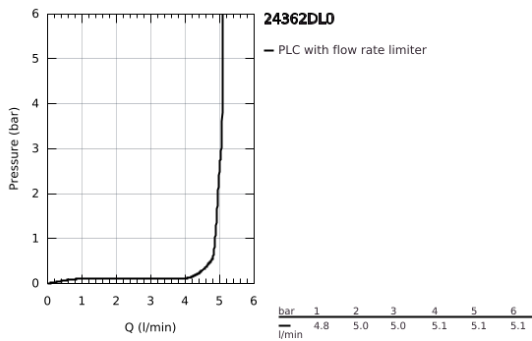

24 362 DL0 **ATRIO SINGLE-LEVER BASIN MIXER 1/2"**  
**L-SIZE**

**PRODUCT DESCRIPTION**

- Colour: brushed warm sunset
- single hole installation
- GROHE SilkMove 28 mm ceramic cartridge
- with temperature limiter
- GROHE LongLife finish
- GROHE EcoJoy - less water, perfect flow
- maximum flow rate (at 3 bar): 5 l/min
- swivel tubular C-spout with mousseur
- stop limiter
- adjustable swivel area 0° / 150° / 360°
- Push-open waste set 1 1/4"
- flexible connection hoses

## 24 362 DL0 ATRIO SINGLE-LEVER BASIN MIXER 1/2" L-SIZE