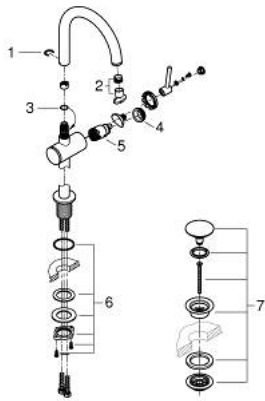

24 362 GL0 **ATRIO SINGLE-LEVER BASIN MIXER 1/2"**
L-SIZE

PRODUCT DESCRIPTION

- Colour: cool sunrise
- single hole installation
- GROHE SilkMove 28 mm ceramic cartridge
- with temperature limiter
- GROHE LongLife finish
- GROHE EcoJoy - less water, perfect flow
- maximum flow rate (at 3 bar): 5 l/min
- swivel tubular C-spout with mousseur
- stop limiter
- adjustable swivel area 0° / 150° / 360°
- Push-open waste set 1 1/4"
- flexible connection hoses

24 362 GL0 ATRIO SINGLE-LEVER BASIN MIXER 1/2" L-SIZE

SPARE PARTS, October 2021 – now

- 1: Safety ring (Spare part-nr. 4826600M)
- 2: Flow straightener (Spare part-nr. 48408000)
- 3: Sealing washer (Spare part-nr. 0128500M)
- 4: Fitting ring (Spare part-nr. 07419000)
- 5: Cartridge (Spare part-nr. 46963000)
- 6: Shank fastening assembly (Spare part-nr. 48384000)
- 7: Waste set with push-open plug (Spare part-nr. 65807GL0)