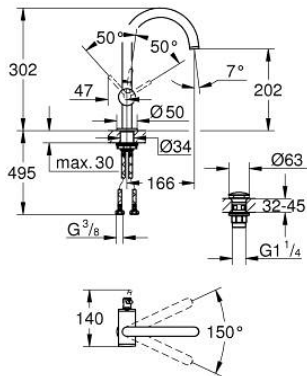

24 362 GL0 **ATRIO SINGLE-LEVER BASIN MIXER 1/2"**
L-SIZE

PRODUCT DESCRIPTION

- Colour: cool sunrise
- single hole installation
- GROHE SilkMove 28 mm ceramic cartridge
- with temperature limiter
- GROHE LongLife finish
- GROHE EcoJoy - less water, perfect flow
- maximum flow rate (at 3 bar): 5 l/min
- swivel tubular C-spout with mousseur
- stop limiter
- adjustable swivel area 0° / 150° / 360°
- Push-open waste set 1 1/4"
- flexible connection hoses

24 362 GL0 ATRIO SINGLE-LEVER BASIN MIXER 1/2" L-SIZE

SPARE PARTS, October 2021 – now

- 1: Safety ring (Spare part-nr. 4826600M)
- 2: Flow straightener (Spare part-nr. 48408000)
- 3: Sealing washer (Spare part-nr. 0128500M)
- 4: Fitting ring (Spare part-nr. 07419000)
- 5: Cartridge (Spare part-nr. 46963000)
- 6: Shank fastening assembly (Spare part-nr. 48384000)
- 7: Waste set with push-open plug (Spare part-nr. 65807GL0)