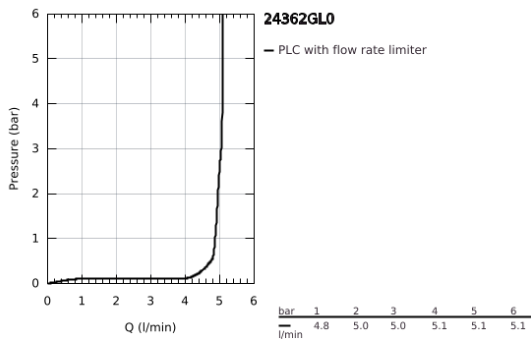

24 362 GL0 **ATRIO SINGLE-LEVER BASIN MIXER 1/2"**
L-SIZE

PRODUCT DESCRIPTION

- Colour: cool sunrise
- single hole installation
- GROHE SilkMove 28 mm ceramic cartridge
- with temperature limiter
- GROHE LongLife finish
- GROHE EcoJoy - less water, perfect flow
- maximum flow rate (at 3 bar): 5 l/min
- swivel tubular C-spout with mousseur
- stop limiter
- adjustable swivel area 0° / 150° / 360°
- Push-open waste set 1 1/4"
- flexible connection hoses

24 362 GL0 ATRIO SINGLE-LEVER BASIN MIXER 1/2" L-SIZE

SPARE PARTS, October 2021 – now

- 1: Safety ring (Spare part-nr. 4826600M)
- 2: Flow straightener (Spare part-nr. 48408000)
- 3: Sealing washer (Spare part-nr. 0128500M)
- 4: Fitting ring (Spare part-nr. 07419000)
- 5: Cartridge (Spare part-nr. 46963000)
- 6: Shank fastening assembly (Spare part-nr. 48384000)
- 7: Waste set with push-open plug (Spare part-nr. 65807GL0)