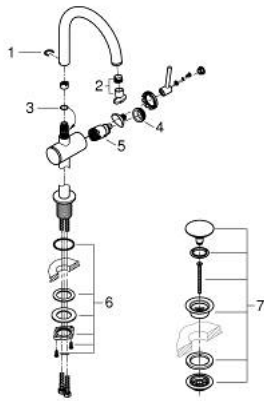

24 362 GN0 **ATRIO SINGLE-LEVER BASIN MIXER 1/2"**
L-SIZE

PRODUCT DESCRIPTION

- Colour: brushed cool sunrise
- single hole installation
- GROHE SilkMove 28 mm ceramic cartridge
- with temperature limiter
- GROHE LongLife finish
- GROHE EcoJoy - less water, perfect flow
- maximum flow rate (at 3 bar): 5 l/min
- swivel tubular C-spout with mousseur
- stop limiter
- adjustable swivel area 0° / 150° / 360°
- Push-open waste set 1 1/4"
- flexible connection hoses

24 362 GN0 **ATRIO SINGLE-LEVER BASIN MIXER 1/2"**
L-SIZE

SPARE PARTS, November 2022 – now

- 1: Safety ring (Spare part-nr. 4826600M)
- 2: Flow straightener (Spare part-nr. 48408000)
- 3: Sealing washer (Spare part-nr. 0128500M)
- 4: Fitting ring (Spare part-nr. 07419000)
- 5: Cartridge (Spare part-nr. 46963000)
- 6: Shank fastening assembly (Spare part-nr. 48384000)
- 7: Waste set with push-open plug (Spare part-nr. 65807GN0)