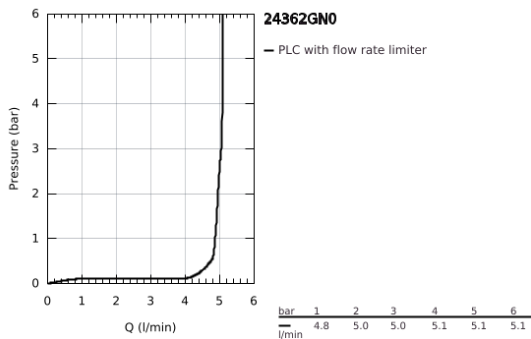

24 362 GN0 **ATRIO SINGLE-LEVER BASIN MIXER 1/2"**
L-SIZE

PRODUCT DESCRIPTION

- Colour: brushed cool sunrise
- single hole installation
- GROHE SilkMove 28 mm ceramic cartridge
- with temperature limiter
- GROHE LongLife finish
- GROHE EcoJoy - less water, perfect flow
- maximum flow rate (at 3 bar): 5 l/min
- swivel tubular C-spout with mousseur
- stop limiter
- adjustable swivel area 0° / 150° / 360°
- Push-open waste set 1 1/4"
- flexible connection hoses

24 362 GN0 **ATRIO SINGLE-LEVER BASIN MIXER 1/2"**
L-SIZE

SPARE PARTS, November 2022 – now

- 1: Safety ring (Spare part-nr. 4826600M)
- 2: Flow straightener (Spare part-nr. 48408000)
- 3: Sealing washer (Spare part-nr. 0128500M)
- 4: Fitting ring (Spare part-nr. 07419000)
- 5: Cartridge (Spare part-nr. 46963000)
- 6: Shank fastening assembly (Spare part-nr. 48384000)
- 7: Waste set with push-open plug (Spare part-nr. 65807GN0)