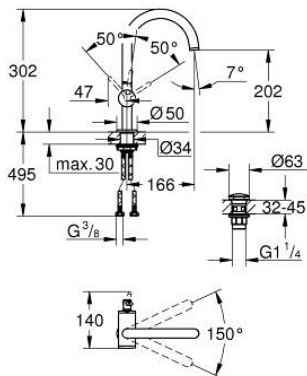

24 362 GN0 **ATRIO SINGLE-LEVER BASIN MIXER 1/2"**
L-SIZE

PRODUCT DESCRIPTION

- Colour: brushed cool sunrise
- single hole installation
- GROHE SilkMove 28 mm ceramic cartridge
- with temperature limiter
- GROHE LongLife finish
- GROHE EcoJoy - less water, perfect flow
- maximum flow rate (at 3 bar): 5 l/min
- swivel tubular C-spout with mousseur
- stop limiter
- adjustable swivel area 0° / 150° / 360°
- Push-open waste set 1 1/4"
- flexible connection hoses

24 362 GN0 **ATRIO SINGLE-LEVER BASIN MIXER 1/2"**
L-SIZE

SPARE PARTS, November 2022 – now

- 1: Safety ring (Spare part-nr. 4826600M)
- 2: Flow straightener (Spare part-nr. 48408000)
- 3: Sealing washer (Spare part-nr. 0128500M)
- 4: Fitting ring (Spare part-nr. 07419000)
- 5: Cartridge (Spare part-nr. 46963000)
- 6: Shank fastening assembly (Spare part-nr. 48384000)
- 7: Waste set with push-open plug (Spare part-nr. 65807GN0)