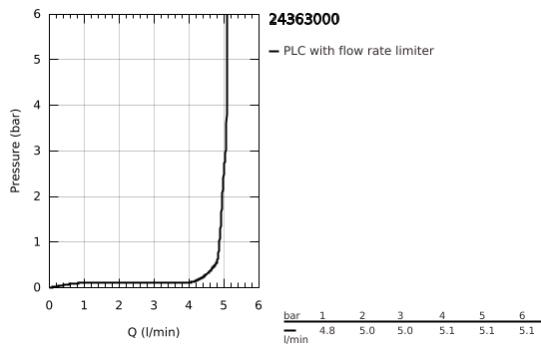

24 363 000 **ATRIO SINGLE-LEVER BASIN MIXER 1/2"**
M-SIZE

PRODUCT DESCRIPTION

- Colour: chrome
- single hole installation
- GROHE SilkMove 28 mm ceramic cartridge
- with temperature limiter
- GROHE LongLife finish
- GROHE EcoJoy - less water, perfect flow
- maximum flow rate (at 3 bar): 5 l/min
- swivel tubular C-spout with mousseur
- stop limiter
- adjustable swivel area 0° / 150° / 360°
- Push-open waste set 1 1/4"
- flexible connection hoses

24 363 000 **ATRIO SINGLE-LEVER BASIN MIXER 1/2"**
M-SIZE

SPARE PARTS, October 2021 – now

- 1: Safety ring (Spare part-nr. 4826600M)
- 2: Flow straightener (Spare part-nr. 48408000)
- 3: Sealing washer (Spare part-nr. 0128500M)
- 4: Fitting ring (Spare part-nr. 07419000)
- 5: Cartridge (Spare part-nr. 46963000)
- 6: Shank fastening assembly (Spare part-nr. 48384000)
- 7: Waste set with push-open plug (Spare part-nr. 65807000)