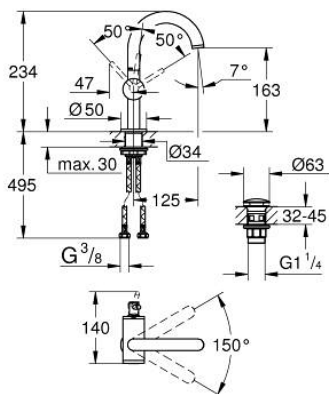

24 363 000 **ATRIO SINGLE-LEVER BASIN MIXER 1/2"**
M-SIZE

PRODUCT DESCRIPTION

- Colour: chrome
- single hole installation
- GROHE SilkMove 28 mm ceramic cartridge
- with temperature limiter
- GROHE LongLife finish
- GROHE EcoJoy - less water, perfect flow
- maximum flow rate (at 3 bar): 5 l/min
- swivel tubular C-spout with mousseur
- stop limiter
- adjustable swivel area 0° / 150° / 360°
- Push-open waste set 1 1/4"
- flexible connection hoses

24 363 000 **ATRIO SINGLE-LEVER BASIN MIXER 1/2"**
M-SIZE

SPARE PARTS, October 2021 – now

- 1: Safety ring (Spare part-nr. 4826600M)
- 2: Flow straightener (Spare part-nr. 48408000)
- 3: Sealing washer (Spare part-nr. 0128500M)
- 4: Fitting ring (Spare part-nr. 07419000)
- 5: Cartridge (Spare part-nr. 46963000)
- 6: Shank fastening assembly (Spare part-nr. 48384000)
- 7: Waste set with push-open plug (Spare part-nr. 65807000)