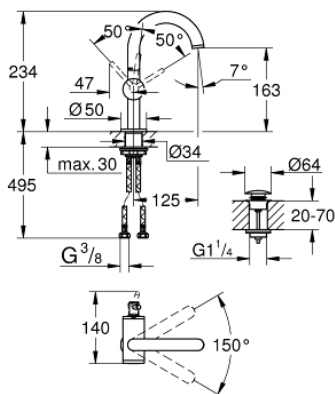

## 24 363 AL0 ATRIO SINGLE-LEVER BASIN MIXER 1/2" M-SIZE

### PRODUCT DESCRIPTION

- Colour: brushed hard graphite
- single hole installation
- GROHE SilkMove 28 mm ceramic cartridge
- with temperature limiter
- GROHE LongLife finish
- GROHE EcoJoy - less water, perfect flow
- maximum flow rate (at 3 bar): 5 l/min
- swivel tubular C-spout with mousseur
- stop limiter
- adjustable swivel area 0° / 150° / 360°
- Push-open waste set 1 1/4"
- flexible connection hoses

### SPARE PARTS, October 2021 – now

- 1: Safety ring (Spare part-nr. 4826600M)
- 2: Flow straightener (Spare part-nr. 48408000)
- 3: Sealing washer (Spare part-nr. 0128500M)
- 4: Fitting ring (Spare part-nr. 07419000)
- 5: Cartridge (Spare part-nr. 46963000)
- 6: Shank fastening assembly (Spare part-nr. 48384000)
- 7: Waste set with push-open plug (Spare part-nr. 65807AL0)