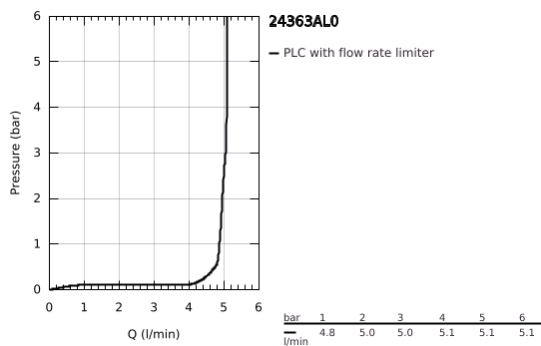

## 24 363 AL0 ATRIO SINGLE-LEVER BASIN MIXER 1/2" M-SIZE

### PRODUCT DESCRIPTION

- Colour: brushed hard graphite
- single hole installation
- GROHE SilkMove 28 mm ceramic cartridge
- with temperature limiter
- GROHE LongLife finish
- GROHE EcoJoy - less water, perfect flow
- maximum flow rate (at 3 bar): 5 l/min
- swivel tubular C-spout with mousseur
- stop limiter
- adjustable swivel area 0° / 150° / 360°
- Push-open waste set 1 1/4"
- flexible connection hoses