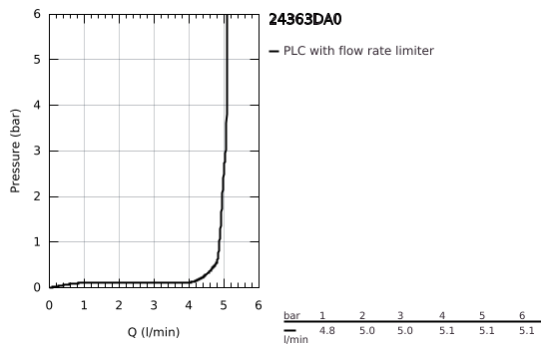

24 363 DA0 **ATRIO SINGLE-LEVER BASIN MIXER 1/2"**  
**M-SIZE**

**PRODUCT DESCRIPTION**

- Colour: warm sunset
- single hole installation
- GROHE SilkMove 28 mm ceramic cartridge
- with temperature limiter
- GROHE LongLife finish
- GROHE EcoJoy - less water, perfect flow
- maximum flow rate (at 3 bar): 5 l/min
- swivel tubular C-spout with mousseur
- stop limiter
- adjustable swivel area 0° / 150° / 360°
- Push-open waste set 1 1/4"
- flexible connection hoses

## 24 363 DA0 ATRIO SINGLE-LEVER BASIN MIXER 1/2" M-SIZE