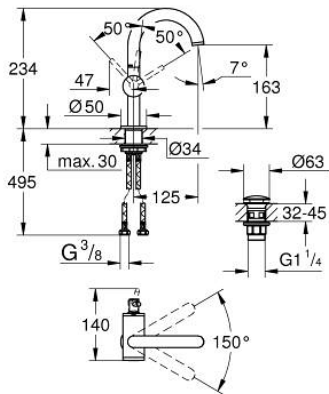

24 363 DA0 **ATRIO SINGLE-LEVER BASIN MIXER 1/2"**  
**M-SIZE**

**PRODUCT DESCRIPTION**

- Colour: warm sunset
- single hole installation
- GROHE SilkMove 28 mm ceramic cartridge
- with temperature limiter
- GROHE LongLife finish
- GROHE EcoJoy - less water, perfect flow
- maximum flow rate (at 3 bar): 5 l/min
- swivel tubular C-spout with mousseur
- stop limiter
- adjustable swivel area 0° / 150° / 360°
- Push-open waste set 1 1/4"
- flexible connection hoses

## 24 363 DA0 ATRIO SINGLE-LEVER BASIN MIXER 1/2" M-SIZE

### SPARE PARTS, October 2021 – now

- 1: Safety ring (Spare part-nr. 4826600M)
- 2: Flow straightener (Spare part-nr. 48408000)
- 3: Sealing washer (Spare part-nr. 0128500M)
- 4: Fitting ring (Spare part-nr. 07419000)
- 5: Cartridge (Spare part-nr. 46963000)
- 6: Shank fastening assembly (Spare part-nr. 48384000)
- 7: Waste set with push-open plug (Spare part-nr. 65807DA0)