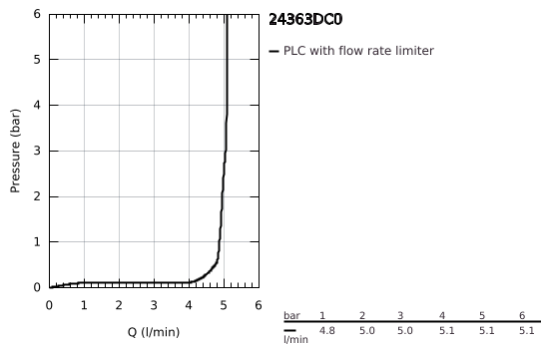

24 363 DC0 **ATRIO SINGLE-LEVER BASIN MIXER 1/2"**
M-SIZE

PRODUCT DESCRIPTION

- Colour: Supersteel
- single hole installation
- GROHE SilkMove 28 mm ceramic cartridge
- with temperature limiter
- GROHE LongLife finish
- GROHE EcoJoy 5.7 l/min laminar mousseur
- maximum flow rate (at 3 bar): 5 l/min
- swivel tubular C-spout with mousseur
- stop limiter
- adjustable swivel area 0° / 150° / 360°
- Push-open waste set 1 1/4"
- flexible connection hoses

24 363 DC0 ATRIO SINGLE-LEVER BASIN MIXER 1/2" M-SIZE

SPARE PARTS, October 2021 – now

- 1: Safety ring (Spare part-nr. 4826600M)
- 2: Flow straightener (Spare part-nr. 48408000)
- 3: Sealing washer (Spare part-nr. 0128500M)
- 4: Fitting ring (Spare part-nr. 07419000)
- 5: Cartridge (Spare part-nr. 46963000)
- 6: Shank fastening assembly (Spare part-nr. 48384000)
- 7: Waste set with push-open plug (Spare part-nr. 65807DC0)