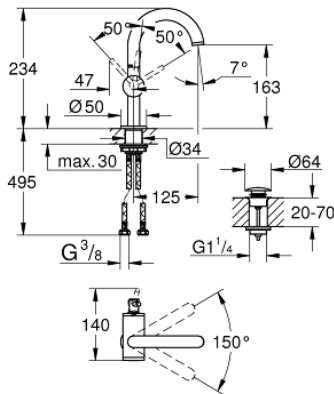

24 363 DC0 **ATRIO SINGLE-LEVER BASIN MIXER 1/2"**
M-SIZE

PRODUCT DESCRIPTION

- Colour: Supersteel
- single hole installation
- GROHE SilkMove 28 mm ceramic cartridge
- with temperature limiter
- GROHE LongLife finish
- GROHE EcoJoy 5.7 l/min laminar mousseur
- maximum flow rate (at 3 bar): 5 l/min
- swivel tubular C-spout with mousseur
- stop limiter
- adjustable swivel area 0° / 150° / 360°
- Push-open waste set 1 1/4"
- flexible connection hoses

24 363 DC0 ATRIO SINGLE-LEVER BASIN MIXER 1/2" M-SIZE

SPARE PARTS, October 2021 – now

- 1: Safety ring (Spare part-nr. 4826600M)
- 2: Flow straightener (Spare part-nr. 48408000)
- 3: Sealing washer (Spare part-nr. 0128500M)
- 4: Fitting ring (Spare part-nr. 07419000)
- 5: Cartridge (Spare part-nr. 46963000)
- 6: Shank fastening assembly (Spare part-nr. 48384000)
- 7: Waste set with push-open plug (Spare part-nr. 65807DC0)