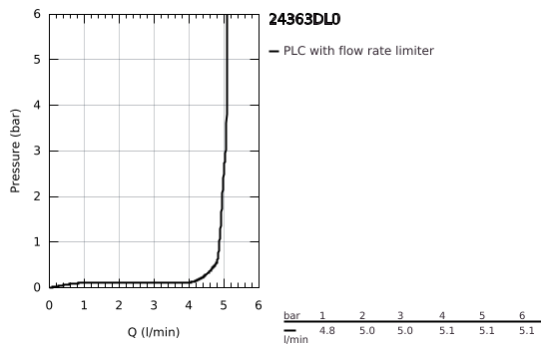

24 363 DL0 **ATRIO SINGLE-LEVER BASIN MIXER 1/2"**
M-SIZE

PRODUCT DESCRIPTION

- Colour: brushed warm sunset
- single hole installation
- GROHE SilkMove 28 mm ceramic cartridge
- with temperature limiter
- GROHE LongLife finish
- GROHE EcoJoy - less water, perfect flow
- maximum flow rate (at 3 bar): 5 l/min
- swivel tubular C-spout with mousseur
- stop limiter
- adjustable swivel area 0° / 150° / 360°
- Push-open waste set 1 1/4"
- flexible connection hoses

24 363 DL0 ATRIO SINGLE-LEVER BASIN MIXER 1/2" M-SIZE

SPARE PARTS, November 2022 – now

- 1: Safety ring (Spare part-nr. 4826600M)
- 2: Flow straightener (Spare part-nr. 48408000)
- 3: Sealing washer (Spare part-nr. 0128500M)
- 4: Fitting ring (Spare part-nr. 07419000)
- 5: Cartridge (Spare part-nr. 46963000)
- 6: Shank fastening assembly (Spare part-nr. 48384000)
- 7: Waste set with push-open plug (Spare part-nr. 65807DL0)