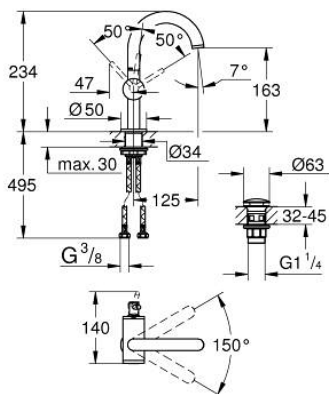

24 363 DL0 **ATRIO SINGLE-LEVER BASIN MIXER 1/2"**
M-SIZE

PRODUCT DESCRIPTION

- Colour: brushed warm sunset
- single hole installation
- GROHE SilkMove 28 mm ceramic cartridge
- with temperature limiter
- GROHE LongLife finish
- GROHE EcoJoy - less water, perfect flow
- maximum flow rate (at 3 bar): 5 l/min
- swivel tubular C-spout with mousseur
- stop limiter
- adjustable swivel area 0° / 150° / 360°
- Push-open waste set 1 1/4"
- flexible connection hoses

24 363 DL0 ATRIO SINGLE-LEVER BASIN MIXER 1/2" M-SIZE

SPARE PARTS, November 2022 – now

- 1: Safety ring (Spare part-nr. 4826600M)
- 2: Flow straightener (Spare part-nr. 48408000)
- 3: Sealing washer (Spare part-nr. 0128500M)
- 4: Fitting ring (Spare part-nr. 07419000)
- 5: Cartridge (Spare part-nr. 46963000)
- 6: Shank fastening assembly (Spare part-nr. 48384000)
- 7: Waste set with push-open plug (Spare part-nr. 65807DL0)