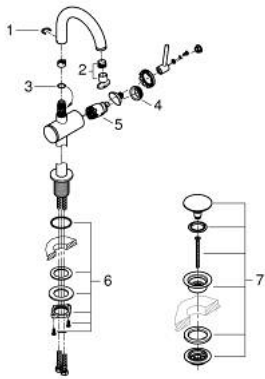

24 363 DL0 **ATRIO SINGLE-LEVER BASIN MIXER 1/2"**
M-SIZE

PRODUCT DESCRIPTION

- Colour: brushed warm sunset
- single hole installation
- GROHE SilkMove 28 mm ceramic cartridge
- with temperature limiter
- GROHE LongLife finish
- GROHE EcoJoy - less water, perfect flow
- maximum flow rate (at 3 bar): 5 l/min
- swivel tubular C-spout with mousseur
- stop limiter
- adjustable swivel area 0° / 150° / 360°
- Push-open waste set 1 1/4"
- flexible connection hoses

24 363 DL0 ATRIO SINGLE-LEVER BASIN MIXER 1/2" M-SIZE

SPARE PARTS, November 2022 – now

- 1: Safety ring (Spare part-nr. 4826600M)
- 2: Flow straightener (Spare part-nr. 48408000)
- 3: Sealing washer (Spare part-nr. 0128500M)
- 4: Fitting ring (Spare part-nr. 07419000)
- 5: Cartridge (Spare part-nr. 46963000)
- 6: Shank fastening assembly (Spare part-nr. 48384000)
- 7: Waste set with push-open plug (Spare part-nr. 65807DL0)