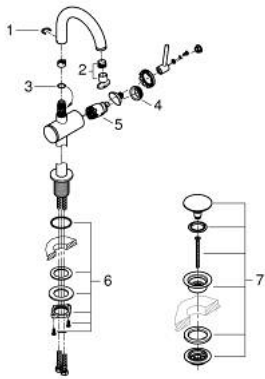

24 363 GL0 **ATRIO SINGLE-LEVER BASIN MIXER 1/2"**
M-SIZE

PRODUCT DESCRIPTION

- Colour: cool sunrise
- single hole installation
- GROHE SilkMove 28 mm ceramic cartridge
- with temperature limiter
- GROHE LongLife finish
- GROHE EcoJoy - less water, perfect flow
- maximum flow rate (at 3 bar): 5 l/min
- swivel tubular C-spout with mousseur
- stop limiter
- adjustable swivel area 0° / 150° / 360°
- Push-open waste set 1 1/4"
- flexible connection hoses

24 363 GL0 ATRIO SINGLE-LEVER BASIN MIXER 1/2" M-SIZE

SPARE PARTS, October 2021 – now

- 1: Safety ring (Spare part-nr. 4826600M)
- 2: Flow straightener (Spare part-nr. 48408000)
- 3: Sealing washer (Spare part-nr. 0128500M)
- 4: Fitting ring (Spare part-nr. 07419000)
- 5: Cartridge (Spare part-nr. 46963000)
- 6: Shank fastening assembly (Spare part-nr. 48384000)
- 7: Waste set with push-open plug (Spare part-nr. 65807GL0)