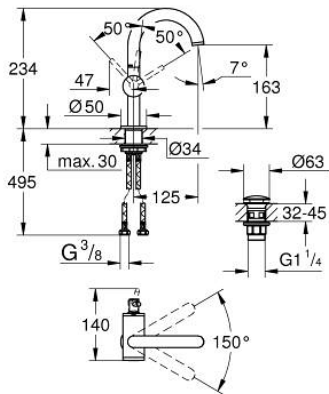

24 363 GL0 **ATRIO SINGLE-LEVER BASIN MIXER 1/2"**
M-SIZE

PRODUCT DESCRIPTION

- Colour: cool sunrise
- single hole installation
- GROHE SilkMove 28 mm ceramic cartridge
- with temperature limiter
- GROHE LongLife finish
- GROHE EcoJoy - less water, perfect flow
- maximum flow rate (at 3 bar): 5 l/min
- swivel tubular C-spout with mousseur
- stop limiter
- adjustable swivel area 0° / 150° / 360°
- Push-open waste set 1 1/4"
- flexible connection hoses

24 363 GL0 ATRIO SINGLE-LEVER BASIN MIXER 1/2" M-SIZE

SPARE PARTS, October 2021 – now

- 1: Safety ring (Spare part-nr. 4826600M)
- 2: Flow straightener (Spare part-nr. 48408000)
- 3: Sealing washer (Spare part-nr. 0128500M)
- 4: Fitting ring (Spare part-nr. 07419000)
- 5: Cartridge (Spare part-nr. 46963000)
- 6: Shank fastening assembly (Spare part-nr. 48384000)
- 7: Waste set with push-open plug (Spare part-nr. 65807GL0)