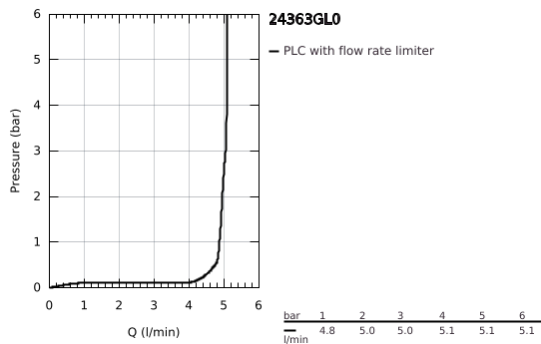

24 363 GL0 **ATRIO SINGLE-LEVER BASIN MIXER 1/2"**
M-SIZE

PRODUCT DESCRIPTION

- Colour: cool sunrise
- single hole installation
- GROHE SilkMove 28 mm ceramic cartridge
- with temperature limiter
- GROHE LongLife finish
- GROHE EcoJoy - less water, perfect flow
- maximum flow rate (at 3 bar): 5 l/min
- swivel tubular C-spout with mousseur
- stop limiter
- adjustable swivel area 0° / 150° / 360°
- Push-open waste set 1 1/4"
- flexible connection hoses

24 363 GL0 ATRIO SINGLE-LEVER BASIN MIXER 1/2" M-SIZE

SPARE PARTS, October 2021 – now

- 1: Safety ring (Spare part-nr. 4826600M)
- 2: Flow straightener (Spare part-nr. 48408000)
- 3: Sealing washer (Spare part-nr. 0128500M)
- 4: Fitting ring (Spare part-nr. 07419000)
- 5: Cartridge (Spare part-nr. 46963000)
- 6: Shank fastening assembly (Spare part-nr. 48384000)
- 7: Waste set with push-open plug (Spare part-nr. 65807GL0)