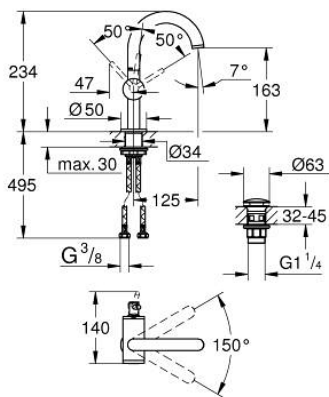

24 363 GN0 **ATRIO SINGLE-LEVER BASIN MIXER 1/2"**  
**M-SIZE**

**PRODUCT DESCRIPTION**

- Colour: brushed cool sunrise
- single hole installation
- GROHE SilkMove 28 mm ceramic cartridge
- with temperature limiter
- GROHE LongLife finish
- GROHE EcoJoy - less water, perfect flow
- maximum flow rate (at 3 bar): 5 l/min
- swivel tubular C-spout with mousseur
- stop limiter
- adjustable swivel area 0° / 150° / 360°
- Push-open waste set 1 1/4"
- flexible connection hoses

## 24 363 GN0 ATRIO SINGLE-LEVER BASIN MIXER 1/2" M-SIZE

### SPARE PARTS, November 2022 – now

- 1: Safety ring (Spare part-nr. 4826600M)
- 2: Flow straightener (Spare part-nr. 48408000)
- 3: Sealing washer (Spare part-nr. 0128500M)
- 4: Fitting ring (Spare part-nr. 07419000)
- 5: Cartridge (Spare part-nr. 46963000)
- 6: Shank fastening assembly (Spare part-nr. 48384000)
- 7: Waste set with push-open plug (Spare part-nr. 65807GN0)