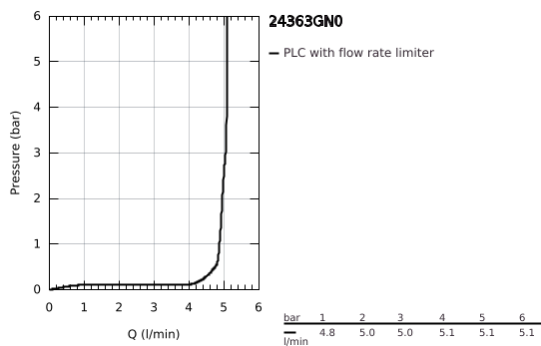

24 363 GN0 **ATRIO SINGLE-LEVER BASIN MIXER 1/2"**  
**M-SIZE**

**PRODUCT DESCRIPTION**

- Colour: brushed cool sunrise
- single hole installation
- GROHE SilkMove 28 mm ceramic cartridge
- with temperature limiter
- GROHE LongLife finish
- GROHE EcoJoy - less water, perfect flow
- maximum flow rate (at 3 bar): 5 l/min
- swivel tubular C-spout with mousseur
- stop limiter
- adjustable swivel area 0° / 150° / 360°
- Push-open waste set 1 1/4"
- flexible connection hoses

## 24 363 GN0 ATRIO SINGLE-LEVER BASIN MIXER 1/2" M-SIZE