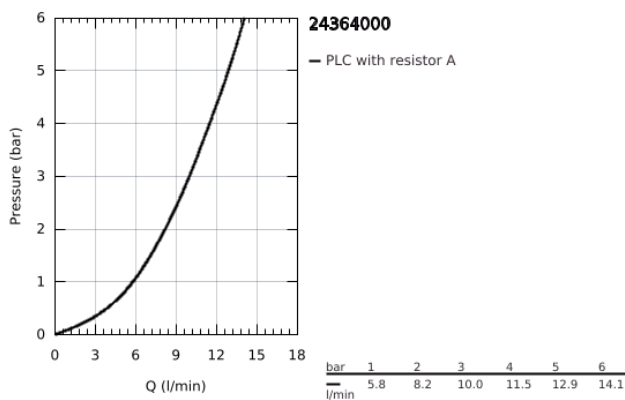

24 364 000 ATRIO SINGLE-LEVER BIDET MIXER 1/2"

PRODUCT DESCRIPTION

- Colour: chrome
- single hole installation
- GROHE SilkMove 28 mm ceramic cartridge
- with temperature limiter
- GROHE LongLife finish
- rapid installation system
- tubular C-spout with ball-joint mousseur
- pop-up waste set 1 1/4"
- flexible connection hoses

24 364 000 ATRIO SINGLE-LEVER BIDET MIXER 1/2"

SPARE PARTS, October 2021 – now

- 1: Pop-up rod (Spare part-nr. 65196000)
 - 2: Cartridge (Spare part-nr. 46963000)
 - 3: Fitting ring (Spare part-nr. 07419000)
 - 4: Mousseur (Spare part-nr. 06574000)
 - 5: Shank fastening assembly (Spare part-nr. 48409000)
 - 6: Waste set 1 1/4" (Spare part-nr. 28910000)
 - 6.1: Plug (Spare part-nr. 07182000)
 - 6.2: Eccentric rod (Spare part-nr. 07052000)
 - 7: Eccentric rod (Spare part-nr. 07341000)*
- * Optional accessories