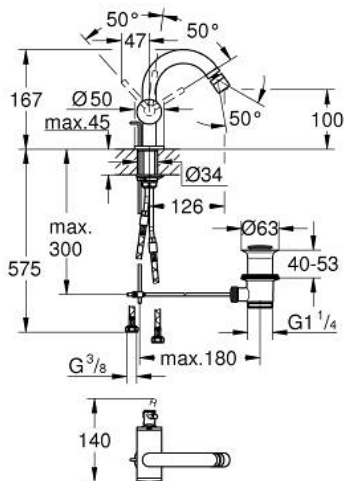

24 364 000 ATRIO SINGLE-LEVER BIDET MIXER 1/2"

PRODUCT DESCRIPTION

- Colour: chrome
- single hole installation
- GROHE SilkMove 28 mm ceramic cartridge
- with temperature limiter
- GROHE LongLife finish
- rapid installation system
- tubular C-spout with ball-joint mousseur
- pop-up waste set 1 1/4"
- flexible connection hoses

24 364 000 ATRIO SINGLE-LEVER BIDET MIXER 1/2"

SPARE PARTS, October 2021 – now

- 1: Pop-up rod (Spare part-nr. 65196000)
 - 2: Cartridge (Spare part-nr. 46963000)
 - 3: Fitting ring (Spare part-nr. 07419000)
 - 4: Mousseur (Spare part-nr. 06574000)
 - 5: Shank fastening assembly (Spare part-nr. 48409000)
 - 6: Waste set 1 1/4" (Spare part-nr. 28910000)
 - 6.1: Plug (Spare part-nr. 07182000)
 - 6.2: Eccentric rod (Spare part-nr. 07052000)
 - 7: Eccentric rod (Spare part-nr. 07341000)*
- * Optional accessories