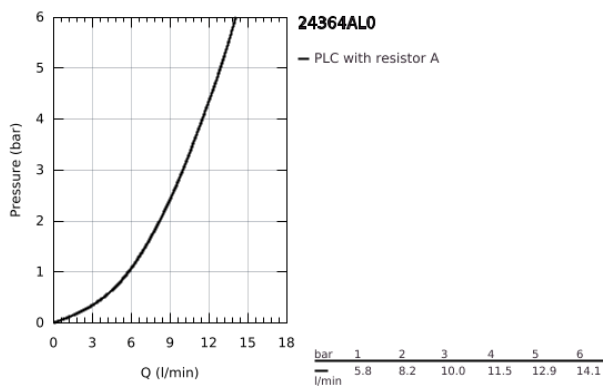

24 364 AL0 ATRIO SINGLE-LEVER BIDET MIXER 1/2"

PRODUCT DESCRIPTION

- Colour: brushed hard graphite
- single hole installation
- GROHE SilkMove 28 mm ceramic cartridge
- with temperature limiter
- GROHE LongLife finish
- rapid installation system
- tubular C-spout with ball-joint mousseur
- pop-up waste set 1 1/4"
- flexible connection hoses

24 364 AL0 ATRIO SINGLE-LEVER BIDET MIXER 1/2"

SPARE PARTS, October 2021 – now

- 1: Pop-up rod (Spare part-nr. 65196AL0)
 - 2: Cartridge (Spare part-nr. 46963000)
 - 3: Fitting ring (Spare part-nr. 07419000)
 - 4: Mousseur (Spare part-nr. 06574AL0)
 - 5: Shank fastening assembly (Spare part-nr. 48409000)
 - 6: Waste set 1 1/4" (Spare part-nr. 28910AL0)
 - 6.1: Plug (Spare part-nr. 07182AL0)
 - 6.2: Eccentric rod (Spare part-nr. 07052000)
 - 7: Eccentric rod (Spare part-nr. 07341000)*
- * Optional accessories