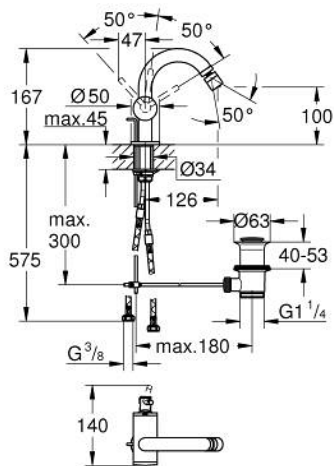

24 364 AL0 ATRIO SINGLE-LEVER BIDET MIXER 1/2"

PRODUCT DESCRIPTION

- Colour: brushed hard graphite
- single hole installation
- GROHE SilkMove 28 mm ceramic cartridge
- with temperature limiter
- GROHE LongLife finish
- rapid installation system
- tubular C-spout with ball-joint mousseur
- pop-up waste set 1 1/4"
- flexible connection hoses

24 364 AL0 ATRIO SINGLE-LEVER BIDET MIXER 1/2"

SPARE PARTS, October 2021 – now

- 1: Pop-up rod (Spare part-nr. 65196AL0)
 - 2: Cartridge (Spare part-nr. 46963000)
 - 3: Fitting ring (Spare part-nr. 07419000)
 - 4: Mousseur (Spare part-nr. 06574AL0)
 - 5: Shank fastening assembly (Spare part-nr. 48409000)
 - 6: Waste set 1 1/4" (Spare part-nr. 28910AL0)
 - 6.1: Plug (Spare part-nr. 07182AL0)
 - 6.2: Eccentric rod (Spare part-nr. 07052000)
 - 7: Eccentric rod (Spare part-nr. 07341000)*
- * Optional accessories