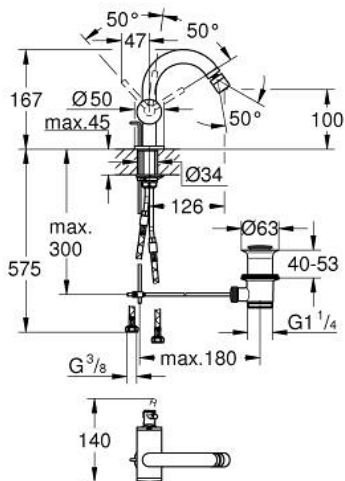

24 364 DA0 ATRIO SINGLE-LEVER BIDET MIXER 1/2"

PRODUCT DESCRIPTION

- Colour: warm sunset
- single hole installation
- GROHE SilkMove 28 mm ceramic cartridge
- with temperature limiter
- GROHE LongLife finish
- rapid installation system
- tubular C-spout with ball-joint mousseur
- pop-up waste set 1 1/4"
- flexible connection hoses

24 364 DA0 ATRIO SINGLE-LEVER BIDET MIXER 1/2"

SPARE PARTS, October 2021 – now

- 1: Pop-up rod (Spare part-nr. 65196DA0)
- 2: Cartridge (Spare part-nr. 46963000)
- 3: Fitting ring (Spare part-nr. 07419000)
- 4: Mousseur (Spare part-nr. 06574DA0)
- 5: Shank fastening assembly (Spare part-nr. 48409000)
- 6: Waste set 1 1/4" (Spare part-nr. 28910DA0)
- 6.1: Plug (Spare part-nr. 07182DA0)
- 6.2: Eccentric rod (Spare part-nr. 07052000)
- 7: Eccentric rod (Spare part-nr. 07341000)*
- * Optional accessories