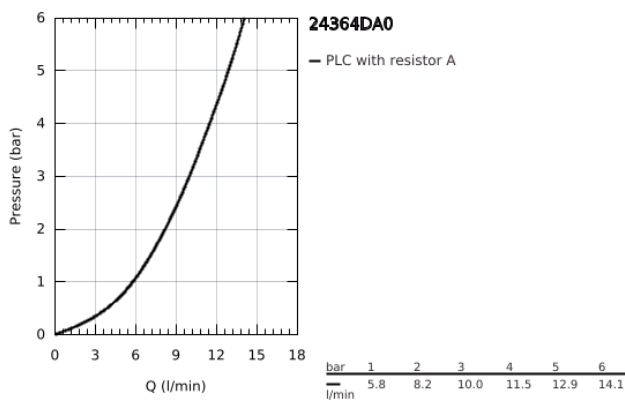

24 364 DA0 ATRIO SINGLE-LEVER BIDET MIXER 1/2"

PRODUCT DESCRIPTION

- Colour: warm sunset
- single hole installation
- GROHE SilkMove 28 mm ceramic cartridge
- with temperature limiter
- GROHE LongLife finish
- rapid installation system
- tubular C-spout with ball-joint mousseur
- pop-up waste set 1 1/4"
- flexible connection hoses

24 364 DA0 ATRIO SINGLE-LEVER BIDET MIXER 1/2"

SPARE PARTS, October 2021 – now

- 1: Pop-up rod (Spare part-nr. 65196DA0)
- 2: Cartridge (Spare part-nr. 46963000)
- 3: Fitting ring (Spare part-nr. 07419000)
- 4: Mousseur (Spare part-nr. 06574DA0)
- 5: Shank fastening assembly (Spare part-nr. 48409000)
- 6: Waste set 1 1/4" (Spare part-nr. 28910DA0)
- 6.1: Plug (Spare part-nr. 07182DA0)
- 6.2: Eccentric rod (Spare part-nr. 07052000)
- 7: Eccentric rod (Spare part-nr. 07341000)*
- * Optional accessories