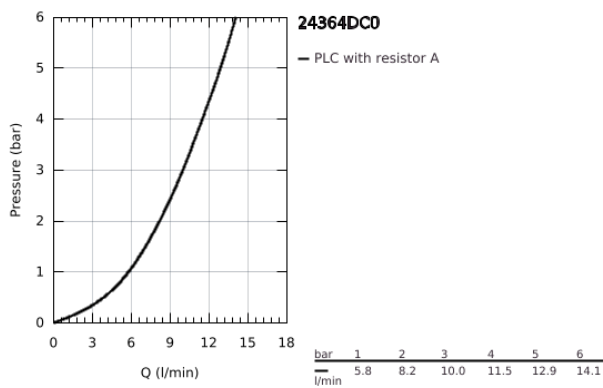

24 364 DC0 ATRIO SINGLE-LEVER BIDET MIXER 1/2"

PRODUCT DESCRIPTION

- Colour: Supersteel
- single hole installation
- GROHE SilkMove 28 mm ceramic cartridge
- with temperature limiter
- GROHE LongLife finish
- rapid installation system
- tubular C-spout with ball-joint mousseur
- pop-up waste set 1 1/4"
- flexible connection hoses

24 364 DC0 ATRIO SINGLE-LEVER BIDET MIXER 1/2"

SPARE PARTS, October 2021 – now

- 1: Pop-up rod (Spare part-nr. 65196DC0)
- 2: Cartridge (Spare part-nr. 46963000)
- 3: Fitting ring (Spare part-nr. 07419000)
- 4: Mousseur (Spare part-nr. 06574DC0)
- 5: Shank fastening assembly (Spare part-nr. 48409000)
- 6: Waste set 1 1/4" (Spare part-nr. 28910DC0)
- 6.1: Plug (Spare part-nr. 07182DC0)
- 6.2: Eccentric rod (Spare part-nr. 07052000)
- 7: Eccentric rod (Spare part-nr. 07341000)*
- * Optional accessories