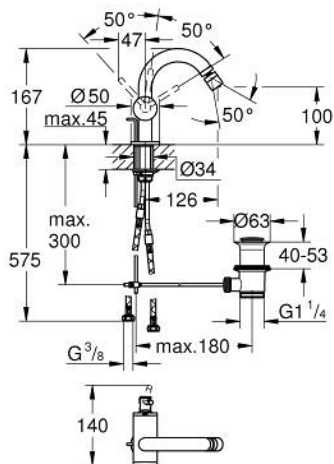

24 364 DC0 ATRIO SINGLE-LEVER BIDET MIXER 1/2"

PRODUCT DESCRIPTION

- Colour: Supersteel
- single hole installation
- GROHE SilkMove 28 mm ceramic cartridge
- with temperature limiter
- GROHE LongLife finish
- rapid installation system
- tubular C-spout with ball-joint mousseur
- pop-up waste set 1 1/4"
- flexible connection hoses

24 364 DC0 ATRIO SINGLE-LEVER BIDET MIXER 1/2"

SPARE PARTS, October 2021 – now

- 1: Pop-up rod (Spare part-nr. 65196DC0)
- 2: Cartridge (Spare part-nr. 46963000)
- 3: Fitting ring (Spare part-nr. 07419000)
- 4: Mousseur (Spare part-nr. 06574DC0)
- 5: Shank fastening assembly (Spare part-nr. 48409000)
- 6: Waste set 1 1/4" (Spare part-nr. 28910DC0)
- 6.1: Plug (Spare part-nr. 07182DC0)
- 6.2: Eccentric rod (Spare part-nr. 07052000)
- 7: Eccentric rod (Spare part-nr. 07341000)*
- * Optional accessories