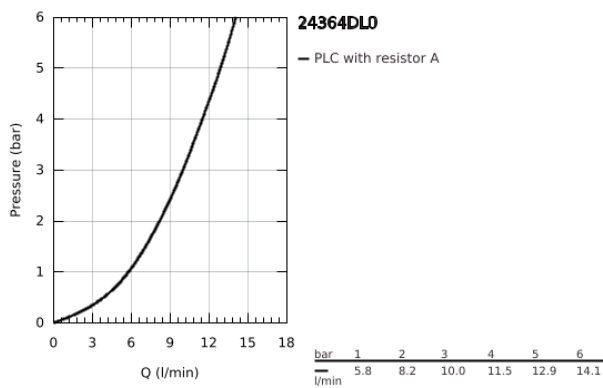

24 364 DL0 ATRIO SINGLE-LEVER BIDET MIXER 1/2"

PRODUCT DESCRIPTION

- Colour: brushed warm sunset
- single hole installation
- GROHE SilkMove 28 mm ceramic cartridge
- with temperature limiter
- GROHE LongLife finish
- rapid installation system
- tubular C-spout with ball-joint mousseur
- pop-up waste set 1 1/4"
- flexible connection hoses

24 364 DL0 ATRIO SINGLE-LEVER BIDET MIXER 1/2"

SPARE PARTS, November 2022 – now

- 1: Pop-up rod (Spare part-nr. 65196DL0)
- 2: Cartridge (Spare part-nr. 46963000)
- 3: Fitting ring (Spare part-nr. 07419000)
- 4: Mousseur (Spare part-nr. 06574DL0)
- 5: Shank fastening assembly (Spare part-nr. 48409000)
- 6: Waste set 1 1/4" (Spare part-nr. 28910DL0)
- 6.1: Plug (Spare part-nr. 07182DL0)
- 6.2: Eccentric rod (Spare part-nr. 07052000)
- 7: Eccentric rod (Spare part-nr. 07341000)*
- * Optional accessories