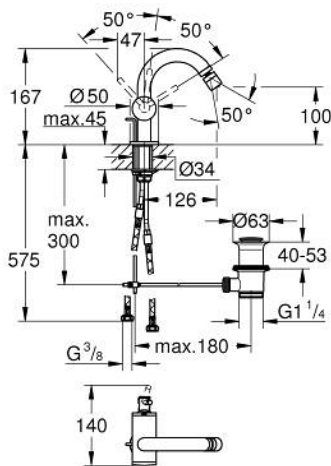

24 364 DL0 ATRIO SINGLE-LEVER BIDET MIXER 1/2"

PRODUCT DESCRIPTION

- Colour: brushed warm sunset
- single hole installation
- GROHE SilkMove 28 mm ceramic cartridge
- with temperature limiter
- GROHE LongLife finish
- rapid installation system
- tubular C-spout with ball-joint mousseur
- pop-up waste set 1 1/4"
- flexible connection hoses

24 364 DL0 ATRIO SINGLE-LEVER BIDET MIXER 1/2"

SPARE PARTS, November 2022 – now

- 1: Pop-up rod (Spare part-nr. 65196DL0)
- 2: Cartridge (Spare part-nr. 46963000)
- 3: Fitting ring (Spare part-nr. 07419000)
- 4: Mousseur (Spare part-nr. 06574DL0)
- 5: Shank fastening assembly (Spare part-nr. 48409000)
- 6: Waste set 1 1/4" (Spare part-nr. 28910DL0)
- 6.1: Plug (Spare part-nr. 07182DL0)
- 6.2: Eccentric rod (Spare part-nr. 07052000)
- 7: Eccentric rod (Spare part-nr. 07341000)*
- * Optional accessories