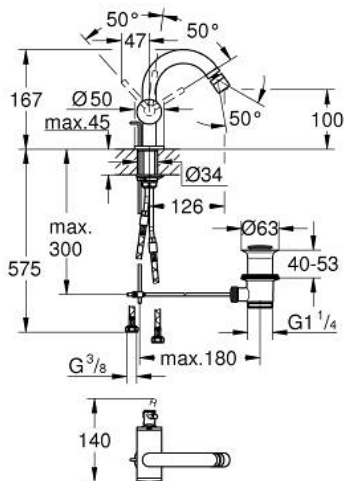

24 364 GL0 ATRIO SINGLE-LEVER BIDET MIXER 1/2"

PRODUCT DESCRIPTION

- Colour: cool sunrise
- single hole installation
- GROHE SilkMove 28 mm ceramic cartridge
- with temperature limiter
- GROHE LongLife finish
- rapid installation system
- tubular C-spout with ball-joint mousseur
- pop-up waste set 1 1/4"
- flexible connection hoses

24 364 GL0 ATRIO SINGLE-LEVER BIDET MIXER 1/2"

SPARE PARTS, October 2021 – now

- 1: Pop-up rod (Spare part-nr. 65196GL0)
 - 2: Cartridge (Spare part-nr. 46963000)
 - 3: Fitting ring (Spare part-nr. 07419000)
 - 4: Mousseur (Spare part-nr. 06574GL0)
 - 5: Shank fastening assembly (Spare part-nr. 48409000)
 - 6: Waste set 1 1/4" (Spare part-nr. 28910GL0)
 - 6.1: Plug (Spare part-nr. 07182GL0)
 - 6.2: Eccentric rod (Spare part-nr. 07052000)
 - 7: Eccentric rod (Spare part-nr. 07341000)*
- * Optional accessories