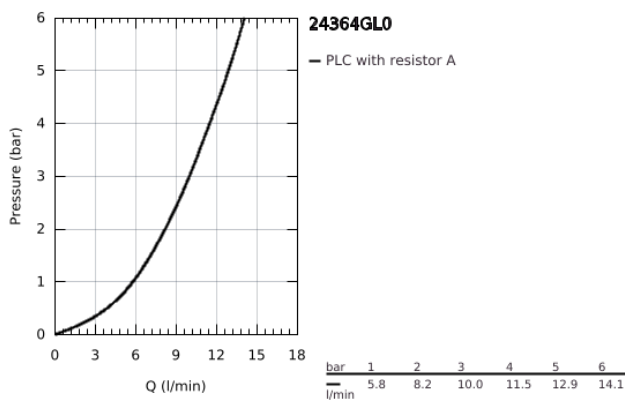

24 364 GL0 ATRIO SINGLE-LEVER BIDET MIXER 1/2"

PRODUCT DESCRIPTION

- Colour: cool sunrise
- single hole installation
- GROHE SilkMove 28 mm ceramic cartridge
- with temperature limiter
- GROHE LongLife finish
- rapid installation system
- tubular C-spout with ball-joint mousseur
- pop-up waste set 1 1/4"
- flexible connection hoses

24 364 GL0 ATRIO SINGLE-LEVER BIDET MIXER 1/2"

SPARE PARTS, October 2021 – now

- 1: Pop-up rod (Spare part-nr. 65196GL0)
 - 2: Cartridge (Spare part-nr. 46963000)
 - 3: Fitting ring (Spare part-nr. 07419000)
 - 4: Mousseur (Spare part-nr. 06574GL0)
 - 5: Shank fastening assembly (Spare part-nr. 48409000)
 - 6: Waste set 1 1/4" (Spare part-nr. 28910GL0)
 - 6.1: Plug (Spare part-nr. 07182GL0)
 - 6.2: Eccentric rod (Spare part-nr. 07052000)
 - 7: Eccentric rod (Spare part-nr. 07341000)*
- * Optional accessories