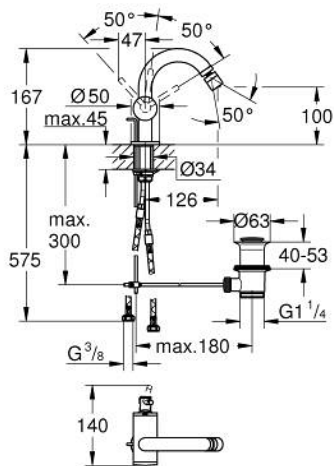

## 24 364 GN0 ATRIO SINGLE-LEVER BIDET MIXER 1/2"

### PRODUCT DESCRIPTION

- Colour: brushed cool sunrise
- single hole installation
- GROHE SilkMove 28 mm ceramic cartridge
- with temperature limiter
- GROHE LongLife finish
- rapid installation system
- tubular C-spout with ball-joint mousseur
- pop-up waste set 1 1/4"
- flexible connection hoses

### SPARE PARTS, October 2021 – now

- 1: Pop-up rod (Spare part-nr. 65196GN0)
- 2: Cartridge (Spare part-nr. 46963000)
- 3: Fitting ring (Spare part-nr. 07419000)
- 4: Mousseur (Spare part-nr. 06574GN0)
- 5: Shank fastening assembly (Spare part-nr. 48409000)
- 6: Waste set 1 1/4" (Spare part-nr. 28910GN0)
- 6.1: Plug (Spare part-nr. 07182GN0)
- 6.2: Eccentric rod (Spare part-nr. 07052000)
- 7: Eccentric rod (Spare part-nr. 07341000)\*
- \* Optional accessories