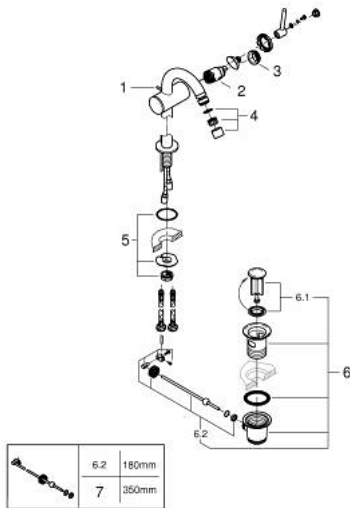

## 24 364 GN0 ATRIO SINGLE-LEVER BIDET MIXER 1/2"

### PRODUCT DESCRIPTION

- Colour: brushed cool sunrise
- single hole installation
- GROHE SilkMove 28 mm ceramic cartridge
- with temperature limiter
- GROHE LongLife finish
- rapid installation system
- tubular C-spout with ball-joint mousseur
- pop-up waste set 1 1/4"
- flexible connection hoses

### SPARE PARTS, October 2021 – now

- 1: Pop-up rod (Spare part-nr. 65196GN0)
- 2: Cartridge (Spare part-nr. 46963000)
- 3: Fitting ring (Spare part-nr. 07419000)
- 4: Mousseur (Spare part-nr. 06574GN0)
- 5: Shank fastening assembly (Spare part-nr. 48409000)
- 6: Waste set 1 1/4" (Spare part-nr. 28910GN0)
- 6.1: Plug (Spare part-nr. 07182GN0)
- 6.2: Eccentric rod (Spare part-nr. 07052000)
- 7: Eccentric rod (Spare part-nr. 07341000)\*
- \* Optional accessories