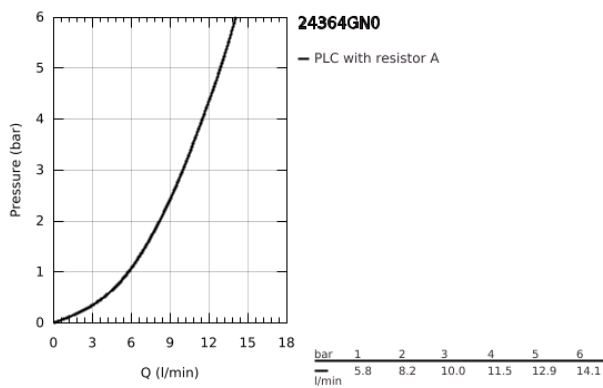

## 24 364 GN0 ATRIO SINGLE-LEVER BIDET MIXER 1/2"

### PRODUCT DESCRIPTION

- Colour: brushed cool sunrise
- single hole installation
- GROHE SilkMove 28 mm ceramic cartridge
- with temperature limiter
- GROHE LongLife finish
- rapid installation system
- tubular C-spout with ball-joint mousseur
- pop-up waste set 1 1/4"
- flexible connection hoses