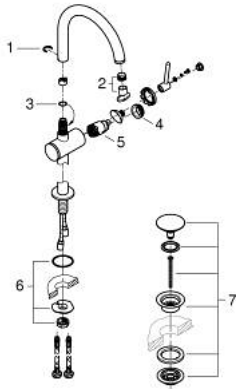

24 365 000 **ATRIO SINGLE-LEVER BASIN MIXER 1/2"**
XL-SIZE

PRODUCT DESCRIPTION

- Colour: chrome
- single hole installation
- for free-standing basins
- GROHE SilkMove 28 mm ceramic cartridge
- with temperature limiter
- GROHE LongLife finish
- GROHE EcoJoy - less water, perfect flow
- maximum flow rate (at 3 bar): 5 l/min
- swivel tubular C-spout with mousseur
- stop limiter
- adjustable swivel area 0° / 150° / 360°
- Push-open waste set 1 1/4"
- flexible connection hoses

24 365 000 ATRIO SINGLE-LEVER BASIN MIXER 1/2" XL-SIZE

SPARE PARTS, October 2021 – now

- 1: Safety ring (Spare part-nr. 4826600M)
- 2: Flow straightener (Spare part-nr. 48408000)
- 3: Sealing washer (Spare part-nr. 0128500M)
- 4: Fitting ring (Spare part-nr. 07419000)
- 5: Cartridge (Spare part-nr. 46963000)
- 6: Shank fastening assembly (Spare part-nr. 48409000)
- 7: Waste set with push-open plug (Spare part-nr. 65807000)