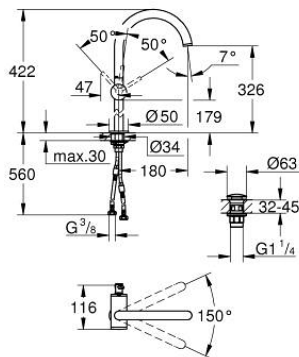

24 365 000 **ATRIO SINGLE-LEVER BASIN MIXER 1/2"**
XL-SIZE

PRODUCT DESCRIPTION

- Colour: chrome
- single hole installation
- for free-standing basins
- GROHE SilkMove 28 mm ceramic cartridge
- with temperature limiter
- GROHE LongLife finish
- GROHE EcoJoy - less water, perfect flow
- maximum flow rate (at 3 bar): 5 l/min
- swivel tubular C-spout with mousseur
- stop limiter
- adjustable swivel area 0° / 150° / 360°
- Push-open waste set 1 1/4"
- flexible connection hoses

24 365 000 ATRIO SINGLE-LEVER BASIN MIXER 1/2" XL-SIZE

SPARE PARTS, October 2021 – now

- 1: Safety ring (Spare part-nr. 4826600M)
- 2: Flow straightener (Spare part-nr. 48408000)
- 3: Sealing washer (Spare part-nr. 0128500M)
- 4: Fitting ring (Spare part-nr. 07419000)
- 5: Cartridge (Spare part-nr. 46963000)
- 6: Shank fastening assembly (Spare part-nr. 48409000)
- 7: Waste set with push-open plug (Spare part-nr. 65807000)