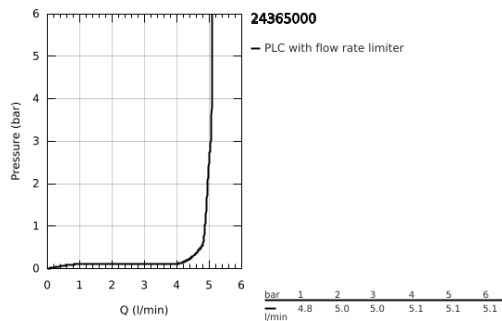

24 365 000 **ATRIO SINGLE-LEVER BASIN MIXER 1/2"**
XL-SIZE

PRODUCT DESCRIPTION

- Colour: chrome
- single hole installation
- for free-standing basins
- GROHE SilkMove 28 mm ceramic cartridge
- with temperature limiter
- GROHE LongLife finish
- GROHE EcoJoy - less water, perfect flow
- maximum flow rate (at 3 bar): 5 l/min
- swivel tubular C-spout with mousseur
- stop limiter
- adjustable swivel area 0° / 150° / 360°
- Push-open waste set 1 1/4"
- flexible connection hoses

24 365 000 ATRIO SINGLE-LEVER BASIN MIXER 1/2" XL-SIZE

SPARE PARTS, October 2021 – now

- 1: Safety ring (Spare part-nr. 4826600M)
- 2: Flow straightener (Spare part-nr. 48408000)
- 3: Sealing washer (Spare part-nr. 0128500M)
- 4: Fitting ring (Spare part-nr. 07419000)
- 5: Cartridge (Spare part-nr. 46963000)
- 6: Shank fastening assembly (Spare part-nr. 48409000)
- 7: Waste set with push-open plug (Spare part-nr. 65807000)