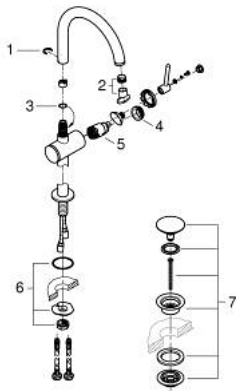

24 365 AL0 ATRIO SINGLE-LEVER BASIN MIXER 1/2" XL-SIZE

PRODUCT DESCRIPTION

- Colour: brushed hard graphite
- single hole installation
- for free-standing basins
- GROHE SilkMove 28 mm ceramic cartridge
- with temperature limiter
- GROHE LongLife finish
- GROHE EcoJoy - less water, perfect flow
- maximum flow rate (at 3 bar): 5 l/min
- swivel tubular C-spout with mousseur
- stop limiter
- adjustable swivel area 0° / 150° / 360°
- Push-open waste set 1 1/4"
- flexible connection hoses

24 365 AL0 ATRIO SINGLE-LEVER BASIN MIXER 1/2" XL-SIZE

SPARE PARTS, October 2021 – now

- 1: Safety ring (Spare part-nr. 4826600M)
- 2: Flow straightener (Spare part-nr. 48408000)
- 3: Sealing washer (Spare part-nr. 0128500M)
- 4: Fitting ring (Spare part-nr. 07419000)
- 5: Cartridge (Spare part-nr. 46963000)
- 6: Shank fastening assembly (Spare part-nr. 48409000)
- 7: Waste set with push-open plug (Spare part-nr. 65807AL0)