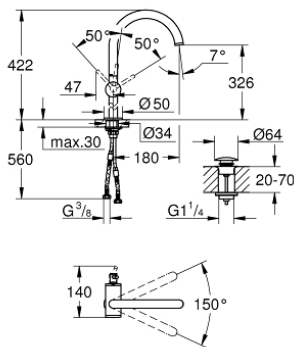

24 365 AL0 ATRIO SINGLE-LEVER BASIN MIXER 1/2" XL-SIZE

PRODUCT DESCRIPTION

- Colour: brushed hard graphite
- single hole installation
- for free-standing basins
- GROHE SilkMove 28 mm ceramic cartridge
- with temperature limiter
- GROHE LongLife finish
- GROHE EcoJoy - less water, perfect flow
- maximum flow rate (at 3 bar): 5 l/min
- swivel tubular C-spout with mousseur
- stop limiter
- adjustable swivel area 0° / 150° / 360°
- Push-open waste set 1 1/4"
- flexible connection hoses

24 365 AL0 ATRIO SINGLE-LEVER BASIN MIXER 1/2" XL-SIZE

SPARE PARTS, October 2021 – now

- 1: Safety ring (Spare part-nr. 4826600M)
- 2: Flow straightener (Spare part-nr. 48408000)
- 3: Sealing washer (Spare part-nr. 0128500M)
- 4: Fitting ring (Spare part-nr. 07419000)
- 5: Cartridge (Spare part-nr. 46963000)
- 6: Shank fastening assembly (Spare part-nr. 48409000)
- 7: Waste set with push-open plug (Spare part-nr. 65807AL0)