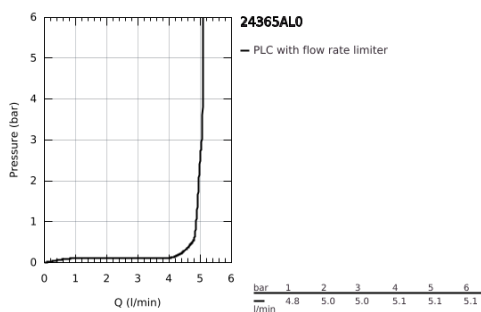

24 365 AL0 ATRIO SINGLE-LEVER BASIN MIXER 1/2" XL-SIZE

PRODUCT DESCRIPTION

- Colour: brushed hard graphite
- single hole installation
- for free-standing basins
- GROHE SilkMove 28 mm ceramic cartridge
- with temperature limiter
- GROHE LongLife finish
- GROHE EcoJoy - less water, perfect flow
- maximum flow rate (at 3 bar): 5 l/min
- swivel tubular C-spout with mousseur
- stop limiter
- adjustable swivel area 0° / 150° / 360°
- Push-open waste set 1 1/4"
- flexible connection hoses

24 365 AL0 ATRIO SINGLE-LEVER BASIN MIXER 1/2" XL-SIZE

SPARE PARTS, October 2021 – now

- 1: Safety ring (Spare part-nr. 4826600M)
- 2: Flow straightener (Spare part-nr. 48408000)
- 3: Sealing washer (Spare part-nr. 0128500M)
- 4: Fitting ring (Spare part-nr. 07419000)
- 5: Cartridge (Spare part-nr. 46963000)
- 6: Shank fastening assembly (Spare part-nr. 48409000)
- 7: Waste set with push-open plug (Spare part-nr. 65807AL0)