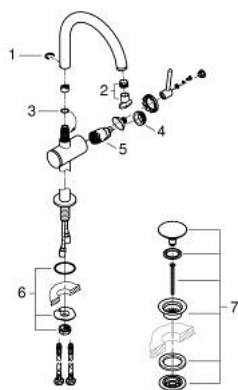

24 365 DA0 **ATRIO SINGLE-LEVER BASIN MIXER 1/2"**
XL-SIZE

PRODUCT DESCRIPTION

- Colour: warm sunset
- single hole installation
- for free-standing basins
- GROHE SilkMove 28 mm ceramic cartridge
- with temperature limiter
- GROHE LongLife finish
- GROHE EcoJoy - less water, perfect flow
- maximum flow rate (at 3 bar): 5 l/min
- swivel tubular C-spout with mousseur
- stop limiter
- adjustable swivel area 0° / 150° / 360°
- Push-open waste set 1 1/4"
- flexible connection hoses

24 365 DA0 ATRIO SINGLE-LEVER BASIN MIXER 1/2" XL-SIZE

SPARE PARTS, October 2021 – now

- 1: Safety ring (Spare part-nr. 4826600M)
- 2: Flow straightener (Spare part-nr. 48408000)
- 3: Sealing washer (Spare part-nr. 0128500M)
- 4: Fitting ring (Spare part-nr. 07419000)
- 5: Cartridge (Spare part-nr. 46963000)
- 6: Shank fastening assembly (Spare part-nr. 48409000)
- 7: Waste set with push-open plug (Spare part-nr. 65807DA0)