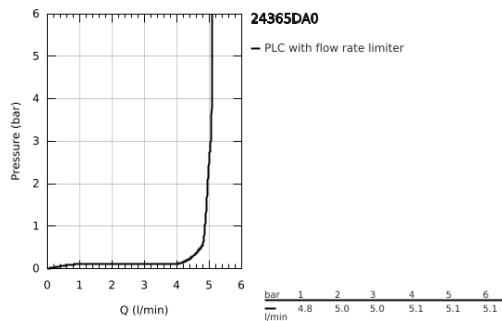

24 365 DA0 **ATRIO SINGLE-LEVER BASIN MIXER 1/2"**
XL-SIZE

PRODUCT DESCRIPTION

- Colour: warm sunset
- single hole installation
- for free-standing basins
- GROHE SilkMove 28 mm ceramic cartridge
- with temperature limiter
- GROHE LongLife finish
- GROHE EcoJoy - less water, perfect flow
- maximum flow rate (at 3 bar): 5 l/min
- swivel tubular C-spout with mousseur
- stop limiter
- adjustable swivel area 0° / 150° / 360°
- Push-open waste set 1 1/4"
- flexible connection hoses

24 365 DA0 ATRIO SINGLE-LEVER BASIN MIXER 1/2" XL-SIZE

SPARE PARTS, October 2021 – now

- 1: Safety ring (Spare part-nr. 4826600M)
- 2: Flow straightener (Spare part-nr. 48408000)
- 3: Sealing washer (Spare part-nr. 0128500M)
- 4: Fitting ring (Spare part-nr. 07419000)
- 5: Cartridge (Spare part-nr. 46963000)
- 6: Shank fastening assembly (Spare part-nr. 48409000)
- 7: Waste set with push-open plug (Spare part-nr. 65807DA0)