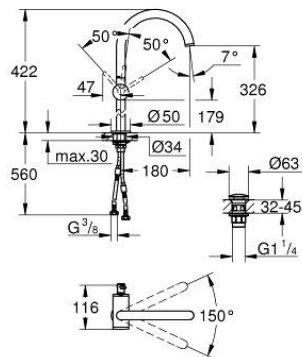

24 365 DA0 **ATRIO SINGLE-LEVER BASIN MIXER 1/2"**
XL-SIZE

PRODUCT DESCRIPTION

- Colour: warm sunset
- single hole installation
- for free-standing basins
- GROHE SilkMove 28 mm ceramic cartridge
- with temperature limiter
- GROHE LongLife finish
- GROHE EcoJoy - less water, perfect flow
- maximum flow rate (at 3 bar): 5 l/min
- swivel tubular C-spout with mousseur
- stop limiter
- adjustable swivel area 0° / 150° / 360°
- Push-open waste set 1 1/4"
- flexible connection hoses

24 365 DA0 ATRIO SINGLE-LEVER BASIN MIXER 1/2" XL-SIZE

SPARE PARTS, October 2021 – now

- 1: Safety ring (Spare part-nr. 4826600M)
- 2: Flow straightener (Spare part-nr. 48408000)
- 3: Sealing washer (Spare part-nr. 0128500M)
- 4: Fitting ring (Spare part-nr. 07419000)
- 5: Cartridge (Spare part-nr. 46963000)
- 6: Shank fastening assembly (Spare part-nr. 48409000)
- 7: Waste set with push-open plug (Spare part-nr. 65807DA0)