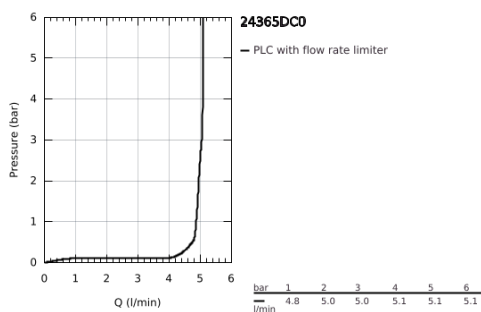

24 365 DC0 ATRIO SINGLE-LEVER BASIN MIXER 1/2" XL-SIZE

PRODUCT DESCRIPTION

- Colour: Supersteel
- single hole installation
- for free-standing basins
- GROHE SilkMove 28 mm ceramic cartridge
- with temperature limiter
- GROHE LongLife finish
- GROHE EcoJoy - less water, perfect flow
- maximum flow rate (at 3 bar): 5 l/min
- swivel tubular C-spout with mousseur
- stop limiter
- adjustable swivel area 0° / 150° / 360°
- Push-open waste set 1 1/4"
- flexible connection hoses

24 365 DC0 ATRIO SINGLE-LEVER BASIN MIXER 1/2" XL-SIZE

SPARE PARTS, October 2021 – now

- 1: Safety ring (Spare part-nr. 4826600M)
- 2: Flow straightener (Spare part-nr. 48408000)
- 3: Sealing washer (Spare part-nr. 0128500M)
- 4: Fitting ring (Spare part-nr. 07419000)
- 5: Cartridge (Spare part-nr. 46963000)
- 6: Shank fastening assembly (Spare part-nr. 48409000)
- 7: Waste set with push-open plug (Spare part-nr. 65807DC0)