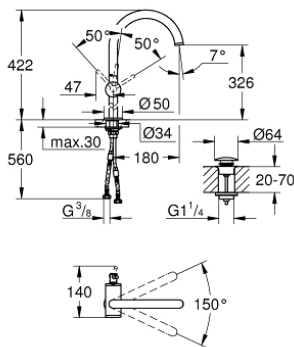

24 365 DC0 ATRIO SINGLE-LEVER BASIN MIXER 1/2" XL-SIZE

PRODUCT DESCRIPTION

- Colour: Supersteel
- single hole installation
- for free-standing basins
- GROHE SilkMove 28 mm ceramic cartridge
- with temperature limiter
- GROHE LongLife finish
- GROHE EcoJoy - less water, perfect flow
- maximum flow rate (at 3 bar): 5 l/min
- swivel tubular C-spout with mousseur
- stop limiter
- adjustable swivel area 0° / 150° / 360°
- Push-open waste set 1 1/4"
- flexible connection hoses

24 365 DC0 ATRIO SINGLE-LEVER BASIN MIXER 1/2" XL-SIZE

SPARE PARTS, October 2021 – now

- 1: Safety ring (Spare part-nr. 4826600M)
- 2: Flow straightener (Spare part-nr. 48408000)
- 3: Sealing washer (Spare part-nr. 0128500M)
- 4: Fitting ring (Spare part-nr. 07419000)
- 5: Cartridge (Spare part-nr. 46963000)
- 6: Shank fastening assembly (Spare part-nr. 48409000)
- 7: Waste set with push-open plug (Spare part-nr. 65807DC0)