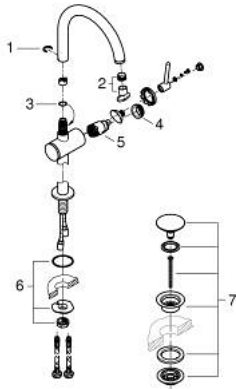

24 365 DC0 ATRIO SINGLE-LEVER BASIN MIXER 1/2" XL-SIZE

PRODUCT DESCRIPTION

- Colour: Supersteel
- single hole installation
- for free-standing basins
- GROHE SilkMove 28 mm ceramic cartridge
- with temperature limiter
- GROHE LongLife finish
- GROHE EcoJoy - less water, perfect flow
- maximum flow rate (at 3 bar): 5 l/min
- swivel tubular C-spout with mousseur
- stop limiter
- adjustable swivel area 0° / 150° / 360°
- Push-open waste set 1 1/4"
- flexible connection hoses

24 365 DC0 ATRIO SINGLE-LEVER BASIN MIXER 1/2" XL-SIZE

SPARE PARTS, October 2021 – now

- 1: Safety ring (Spare part-nr. 4826600M)
- 2: Flow straightener (Spare part-nr. 48408000)
- 3: Sealing washer (Spare part-nr. 0128500M)
- 4: Fitting ring (Spare part-nr. 07419000)
- 5: Cartridge (Spare part-nr. 46963000)
- 6: Shank fastening assembly (Spare part-nr. 48409000)
- 7: Waste set with push-open plug (Spare part-nr. 65807DC0)