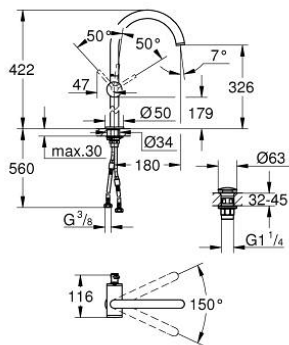

## 24 365 DL0 ATRIO SINGLE-LEVER BASIN MIXER 1/2" XL-SIZE

### PRODUCT DESCRIPTION

- Colour: brushed warm sunset
- single hole installation
- for free-standing basins
- GROHE SilkMove 28 mm ceramic cartridge
- with temperature limiter
- GROHE LongLife finish
- GROHE EcoJoy - less water, perfect flow
- maximum flow rate (at 3 bar): 5 l/min
- swivel tubular C-spout with mousseur
- stop limiter
- adjustable swivel area 0° / 150° / 360°
- Push-open waste set 1 1/4"
- flexible connection hoses

### SPARE PARTS, November 2022 – now

- 1: Safety ring (Spare part-nr. 4826600M)
- 2: Flow straightener (Spare part-nr. 48408000)
- 3: Sealing washer (Spare part-nr. 0128500M)
- 4: Fitting ring (Spare part-nr. 07419000)
- 5: Cartridge (Spare part-nr. 46963000)
- 6: Shank fastening assembly (Spare part-nr. 48409000)
- 7: Waste set with push-open plug (Spare part-nr. 65807DL0)