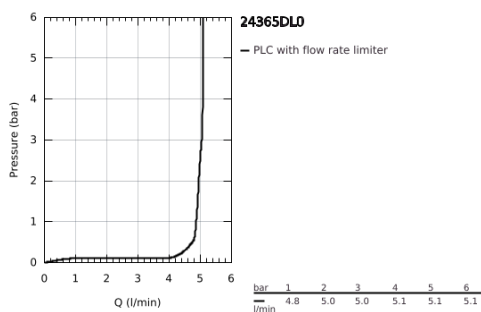

## 24 365 DL0 ATRIO SINGLE-LEVER BASIN MIXER 1/2" XL-SIZE

### PRODUCT DESCRIPTION

- Colour: brushed warm sunset
- single hole installation
- for free-standing basins
- GROHE SilkMove 28 mm ceramic cartridge
- with temperature limiter
- GROHE LongLife finish
- GROHE EcoJoy - less water, perfect flow
- maximum flow rate (at 3 bar): 5 l/min
- swivel tubular C-spout with mousseur
- stop limiter
- adjustable swivel area 0° / 150° / 360°
- Push-open waste set 1 1/4"
- flexible connection hoses