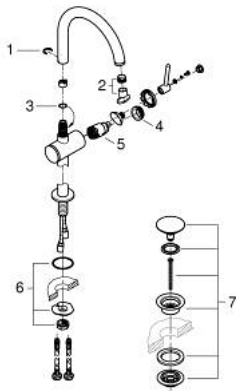

## 24 365 DL0 ATRIO SINGLE-LEVER BASIN MIXER 1/2" XL-SIZE

### PRODUCT DESCRIPTION

- Colour: brushed warm sunset
- single hole installation
- for free-standing basins
- GROHE SilkMove 28 mm ceramic cartridge
- with temperature limiter
- GROHE LongLife finish
- GROHE EcoJoy - less water, perfect flow
- maximum flow rate (at 3 bar): 5 l/min
- swivel tubular C-spout with mousseur
- stop limiter
- adjustable swivel area 0° / 150° / 360°
- Push-open waste set 1 1/4"
- flexible connection hoses

### SPARE PARTS, November 2022 – now

- 1: Safety ring (Spare part-nr. 4826600M)
- 2: Flow straightener (Spare part-nr. 48408000)
- 3: Sealing washer (Spare part-nr. 0128500M)
- 4: Fitting ring (Spare part-nr. 07419000)
- 5: Cartridge (Spare part-nr. 46963000)
- 6: Shank fastening assembly (Spare part-nr. 48409000)
- 7: Waste set with push-open plug (Spare part-nr. 65807DL0)