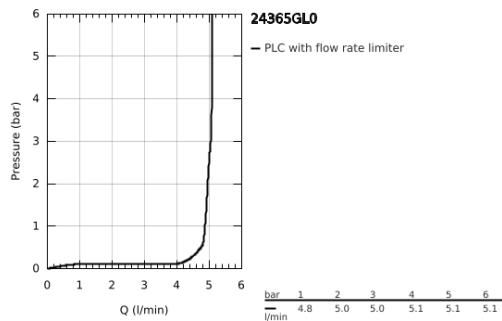

24 365 GL0 ATRIO SINGLE-LEVER BASIN MIXER 1/2" XL-SIZE

PRODUCT DESCRIPTION

- Colour: cool sunrise
- single hole installation
- for free-standing basins
- GROHE SilkMove 28 mm ceramic cartridge
- with temperature limiter
- GROHE LongLife finish
- GROHE EcoJoy - less water, perfect flow
- maximum flow rate (at 3 bar): 5 l/min
- swivel tubular C-spout with mousseur
- stop limiter
- adjustable swivel area 0° / 150° / 360°
- Push-open waste set 1 1/4"
- flexible connection hoses

24 365 GL0 ATRIO SINGLE-LEVER BASIN MIXER 1/2" XL-SIZE

SPARE PARTS, October 2021 – now

- 1: Safety ring (Spare part-nr. 4826600M)
- 2: Flow straightener (Spare part-nr. 48408000)
- 3: Sealing washer (Spare part-nr. 0128500M)
- 4: Fitting ring (Spare part-nr. 07419000)
- 5: Cartridge (Spare part-nr. 46963000)
- 6: Shank fastening assembly (Spare part-nr. 48409000)
- 7: Waste set with push-open plug (Spare part-nr. 65807GL0)