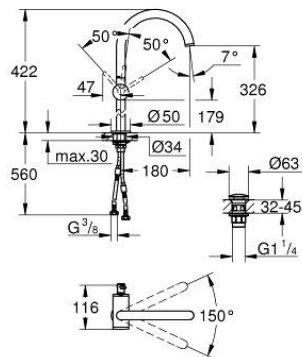

24 365 GL0 ATRIO SINGLE-LEVER BASIN MIXER 1/2" XL-SIZE

PRODUCT DESCRIPTION

- Colour: cool sunrise
- single hole installation
- for free-standing basins
- GROHE SilkMove 28 mm ceramic cartridge
- with temperature limiter
- GROHE LongLife finish
- GROHE EcoJoy - less water, perfect flow
- maximum flow rate (at 3 bar): 5 l/min
- swivel tubular C-spout with mousseur
- stop limiter
- adjustable swivel area 0° / 150° / 360°
- Push-open waste set 1 1/4"
- flexible connection hoses

24 365 GL0 ATRIO SINGLE-LEVER BASIN MIXER 1/2" XL-SIZE

SPARE PARTS, October 2021 – now

- 1: Safety ring (Spare part-nr. 4826600M)
- 2: Flow straightener (Spare part-nr. 48408000)
- 3: Sealing washer (Spare part-nr. 0128500M)
- 4: Fitting ring (Spare part-nr. 07419000)
- 5: Cartridge (Spare part-nr. 46963000)
- 6: Shank fastening assembly (Spare part-nr. 48409000)
- 7: Waste set with push-open plug (Spare part-nr. 65807GL0)