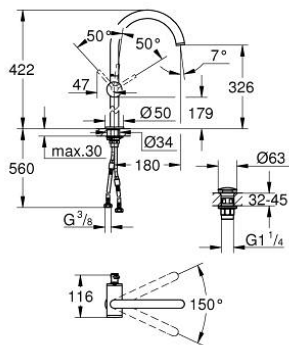

24 365 GN0 **ATRIO SINGLE-LEVER BASIN MIXER 1/2"**
XL-SIZE

PRODUCT DESCRIPTION

- Colour: brushed cool sunrise
- single hole installation
- for free-standing basins
- GROHE SilkMove 28 mm ceramic cartridge
- with temperature limiter
- GROHE LongLife finish
- GROHE EcoJoy - less water, perfect flow
- maximum flow rate (at 3 bar): 5 l/min
- swivel tubular C-spout with mousseur
- stop limiter
- adjustable swivel area 0° / 150° / 360°
- Push-open waste set 1 1/4"
- flexible connection hoses

24 365 GN0 **ATRIO SINGLE-LEVER BASIN MIXER 1/2"**
XL-SIZE

SPARE PARTS, November 2022 – now

- 1: Safety ring (Spare part-nr. 4826600M)
- 2: Flow straightener (Spare part-nr. 48408000)
- 3: Sealing washer (Spare part-nr. 0128500M)
- 4: Fitting ring (Spare part-nr. 07419000)
- 5: Cartridge (Spare part-nr. 46963000)
- 6: Shank fastening assembly (Spare part-nr. 48409000)
- 7: Waste set with push-open plug (Spare part-nr. 65807GN0)