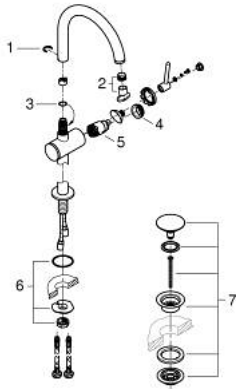

24 365 GN0 **ATRIO SINGLE-LEVER BASIN MIXER 1/2"**
XL-SIZE

PRODUCT DESCRIPTION

- Colour: brushed cool sunrise
- single hole installation
- for free-standing basins
- GROHE SilkMove 28 mm ceramic cartridge
- with temperature limiter
- GROHE LongLife finish
- GROHE EcoJoy - less water, perfect flow
- maximum flow rate (at 3 bar): 5 l/min
- swivel tubular C-spout with mousseur
- stop limiter
- adjustable swivel area 0° / 150° / 360°
- Push-open waste set 1 1/4"
- flexible connection hoses

24 365 GN0 **ATRIO SINGLE-LEVER BASIN MIXER 1/2"**
XL-SIZE

SPARE PARTS, November 2022 – now

- 1: Safety ring (Spare part-nr. 4826600M)
- 2: Flow straightener (Spare part-nr. 48408000)
- 3: Sealing washer (Spare part-nr. 0128500M)
- 4: Fitting ring (Spare part-nr. 07419000)
- 5: Cartridge (Spare part-nr. 46963000)
- 6: Shank fastening assembly (Spare part-nr. 48409000)
- 7: Waste set with push-open plug (Spare part-nr. 65807GN0)