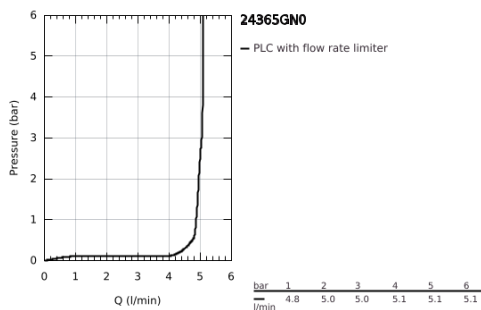

24 365 GN0 **ATRIO SINGLE-LEVER BASIN MIXER 1/2"**
XL-SIZE

PRODUCT DESCRIPTION

- Colour: brushed cool sunrise
- single hole installation
- for free-standing basins
- GROHE SilkMove 28 mm ceramic cartridge
- with temperature limiter
- GROHE LongLife finish
- GROHE EcoJoy - less water, perfect flow
- maximum flow rate (at 3 bar): 5 l/min
- swivel tubular C-spout with mousseur
- stop limiter
- adjustable swivel area 0° / 150° / 360°
- Push-open waste set 1 1/4"
- flexible connection hoses

24 365 GN0 **ATRIO SINGLE-LEVER BASIN MIXER 1/2"**
XL-SIZE

SPARE PARTS, November 2022 – now

- 1: Safety ring (Spare part-nr. 4826600M)
- 2: Flow straightener (Spare part-nr. 48408000)
- 3: Sealing washer (Spare part-nr. 0128500M)
- 4: Fitting ring (Spare part-nr. 07419000)
- 5: Cartridge (Spare part-nr. 46963000)
- 6: Shank fastening assembly (Spare part-nr. 48409000)
- 7: Waste set with push-open plug (Spare part-nr. 65807GN0)