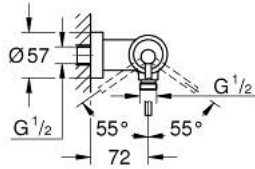

24 366 000 ATRIO SINGLE-LEVER SHOWER MIXER 1/2"

PRODUCT DESCRIPTION

- Colour: chrome
- wall mounted
- GROHE SilkMove 35 mm ceramic cartridge
- GROHE LongLife finish
- adjustable flow rate limiter
- shower bottom outlet 1/2" with integrated non return-valve
- covered S-unions
- protected against backflow

24 366 000 ATRIO SINGLE-LEVER SHOWER MIXER 1/2"

SPARE PARTS, October 2021 – now

1: Cartridge (Spare part-nr. 46374000)

2: Non-return valve (Spare part-nr. 08565000)

3: Socket Spanner (Spare part-nr. 19332000)*