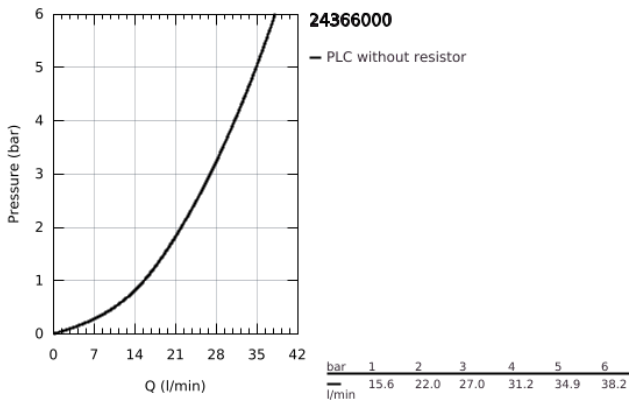

24 366 000 ATRIO SINGLE-LEVER SHOWER MIXER 1/2"

PRODUCT DESCRIPTION

- Colour: chrome
- wall mounted
- GROHE SilkMove 35 mm ceramic cartridge
- GROHE LongLife finish
- adjustable flow rate limiter
- shower bottom outlet 1/2" with integrated non return-valve
- covered S-unions
- protected against backflow

24 366 000 ATRIO SINGLE-LEVER SHOWER MIXER 1/2"

SPARE PARTS, October 2021 – now

1: Cartridge (Spare part-nr. 46374000)

2: Non-return valve (Spare part-nr. 08565000)

3: Socket Spanner (Spare part-nr. 19332000)*