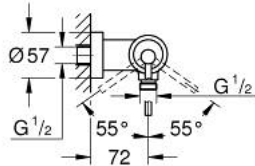

24 366 AL0 ATRIO SINGLE-LEVER SHOWER MIXER 1/2"

PRODUCT DESCRIPTION

- Colour: brushed hard graphite
- wall mounted
- GROHE SilkMove 35 mm ceramic cartridge
- GROHE LongLife finish
- adjustable flow rate limiter
- shower bottom outlet 1/2" with integrated non return-valve
- covered S-unions
- protected against backflow

24 366 AL0 ATRIO SINGLE-LEVER SHOWER MIXER 1/2"

SPARE PARTS, October 2021 – now

1: Cartridge (Spare part-nr. 46374000)

2: Non-return valve (Spare part-nr. 08565000)

3: Socket Spanner (Spare part-nr. 19332000)*