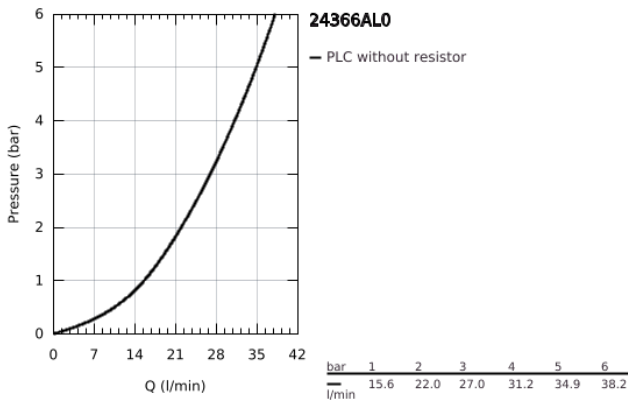

24 366 AL0 ATRIO SINGLE-LEVER SHOWER MIXER 1/2"

PRODUCT DESCRIPTION

- Colour: brushed hard graphite
- wall mounted
- GROHE SilkMove 35 mm ceramic cartridge
- GROHE LongLife finish
- adjustable flow rate limiter
- shower bottom outlet 1/2" with integrated non return-valve
- covered S-unions
- protected against backflow

24 366 AL0 ATRIO SINGLE-LEVER SHOWER MIXER 1/2"

SPARE PARTS, October 2021 – now

1: Cartridge (Spare part-nr. 46374000)

2: Non-return valve (Spare part-nr. 08565000)

3: Socket Spanner (Spare part-nr. 19332000)*