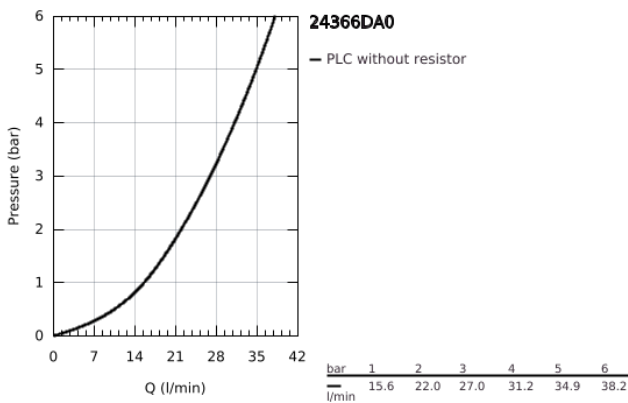

## 24 366 DA0 ATRIO SINGLE-LEVER SHOWER MIXER 1/2"

### PRODUCT DESCRIPTION

- Colour: warm sunset
- wall mounted
- GROHE SilkMove 35 mm ceramic cartridge
- GROHE LongLife finish
- adjustable flow rate limiter
- shower bottom outlet 1/2" with integrated non return-valve
- covered S-unions
- protected against backflow