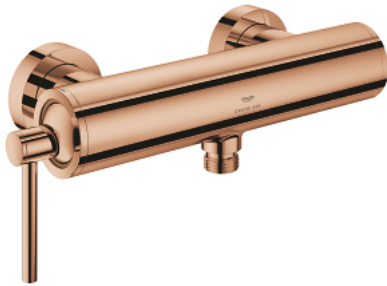

## 24 366 DA0 ATRIO SINGLE-LEVER SHOWER MIXER 1/2"

### PRODUCT DESCRIPTION

- Colour: warm sunset
- wall mounted
- GROHE SilkMove 35 mm ceramic cartridge
- GROHE LongLife finish
- adjustable flow rate limiter
- shower bottom outlet 1/2" with integrated non return-valve
- covered S-unions
- protected against backflow

## 24 366 DA0 ATRIO SINGLE-LEVER SHOWER MIXER 1/2"

**SPARE PARTS**, October 2021 – now

1: Cartridge (Spare part-nr. 46374000)

2: Non-return valve (Spare part-nr. 08565000)

3: Socket Spanner (Spare part-nr. 19332000)\*