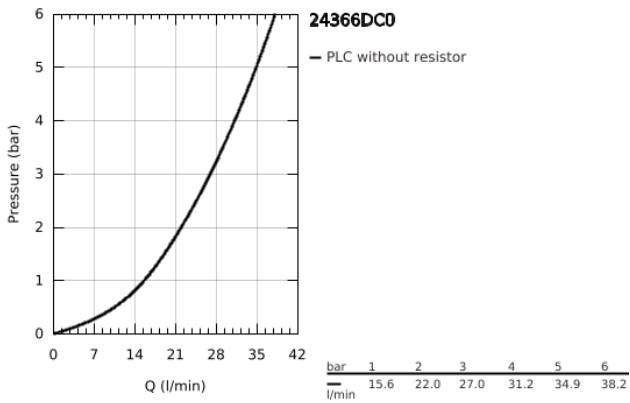

## 24 366 DC0 ATRIO SINGLE-LEVER SHOWER MIXER 1/2"

### PRODUCT DESCRIPTION

- Colour: Supersteel
- wall mounted
- GROHE SilkMove 35 mm ceramic cartridge
- GROHE LongLife finish
- adjustable flow rate limiter
- shower bottom outlet 1/2" with integrated non return-valve
- covered S-unions
- protected against backflow