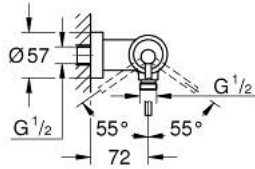

## 24 366 DC0 ATRIO SINGLE-LEVER SHOWER MIXER 1/2"

### PRODUCT DESCRIPTION

- Colour: Supersteel
- wall mounted
- GROHE SilkMove 35 mm ceramic cartridge
- GROHE LongLife finish
- adjustable flow rate limiter
- shower bottom outlet 1/2" with integrated non return-valve
- covered S-unions
- protected against backflow

## 24 366 DC0 ATRIO SINGLE-LEVER SHOWER MIXER 1/2"

**SPARE PARTS**, October 2021 – now

1: Cartridge (Spare part-nr. 46374000)

2: Non-return valve (Spare part-nr. 08565000)

3: Socket Spanner (Spare part-nr. 19332000)\*