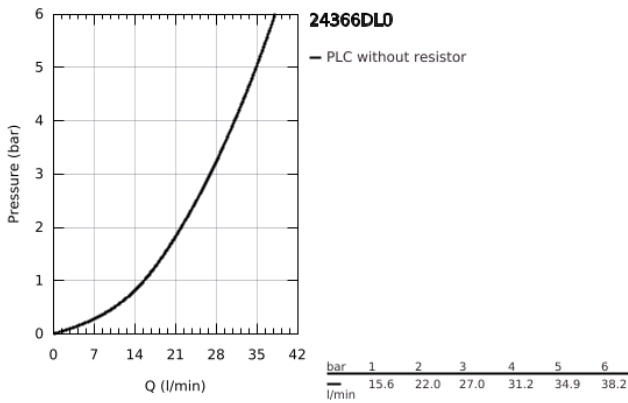

24 366 DL0 ATRIO SINGLE-LEVER SHOWER MIXER 1/2"

PRODUCT DESCRIPTION

- Colour: brushed warm sunset
- wall mounted
- GROHE SilkMove 35 mm ceramic cartridge
- GROHE LongLife finish
- adjustable flow rate limiter
- shower bottom outlet 1/2" with integrated non return-valve
- covered S-unions
- protected against backflow

24 366 DL0 ATRIO SINGLE-LEVER SHOWER MIXER 1/2"

SPARE PARTS, November 2022 – now

1: Cartridge (Spare part-nr. 46374000)

2: Non-return valve (Spare part-nr. 08565000)

3: Socket Spanner (Spare part-nr. 19332000)*