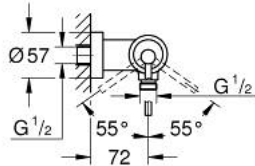

24 366 DL0 ATRIO SINGLE-LEVER SHOWER MIXER 1/2"

PRODUCT DESCRIPTION

- Colour: brushed warm sunset
- wall mounted
- GROHE SilkMove 35 mm ceramic cartridge
- GROHE LongLife finish
- adjustable flow rate limiter
- shower bottom outlet 1/2" with integrated non return-valve
- covered S-unions
- protected against backflow

24 366 DL0 ATRIO SINGLE-LEVER SHOWER MIXER 1/2"

SPARE PARTS, November 2022 – now

1: Cartridge (Spare part-nr. 46374000)

2: Non-return valve (Spare part-nr. 08565000)

3: Socket Spanner (Spare part-nr. 19332000)*