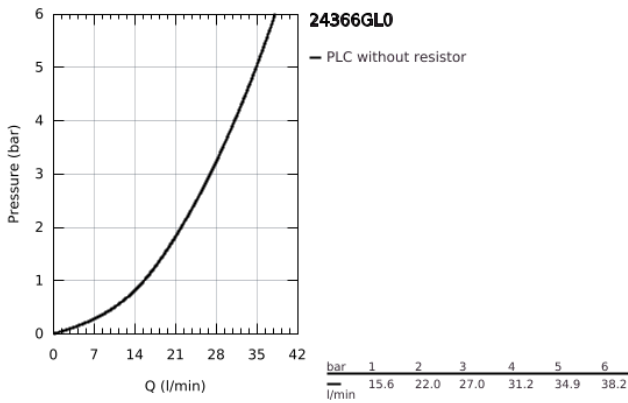

24 366 GL0 ATRIO SINGLE-LEVER SHOWER MIXER 1/2"

PRODUCT DESCRIPTION

- Colour: cool sunrise
- wall mounted
- GROHE SilkMove 35 mm ceramic cartridge
- GROHE LongLife finish
- adjustable flow rate limiter
- shower bottom outlet 1/2" with integrated non return-valve
- covered S-unions
- protected against backflow

24 366 GL0 ATRIO SINGLE-LEVER SHOWER MIXER 1/2"

SPARE PARTS, October 2021 – now

1: Cartridge (Spare part-nr. 46374000)

2: Non-return valve (Spare part-nr. 08565000)

3: Socket Spanner (Spare part-nr. 19332000)*