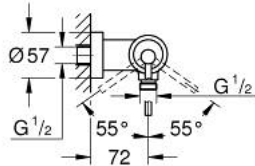

24 366 GL0 ATRIO SINGLE-LEVER SHOWER MIXER 1/2"

PRODUCT DESCRIPTION

- Colour: cool sunrise
- wall mounted
- GROHE SilkMove 35 mm ceramic cartridge
- GROHE LongLife finish
- adjustable flow rate limiter
- shower bottom outlet 1/2" with integrated non return-valve
- covered S-unions
- protected against backflow

24 366 GL0 ATRIO SINGLE-LEVER SHOWER MIXER 1/2"

SPARE PARTS, October 2021 – now

1: Cartridge (Spare part-nr. 46374000)

2: Non-return valve (Spare part-nr. 08565000)

3: Socket Spanner (Spare part-nr. 19332000)*